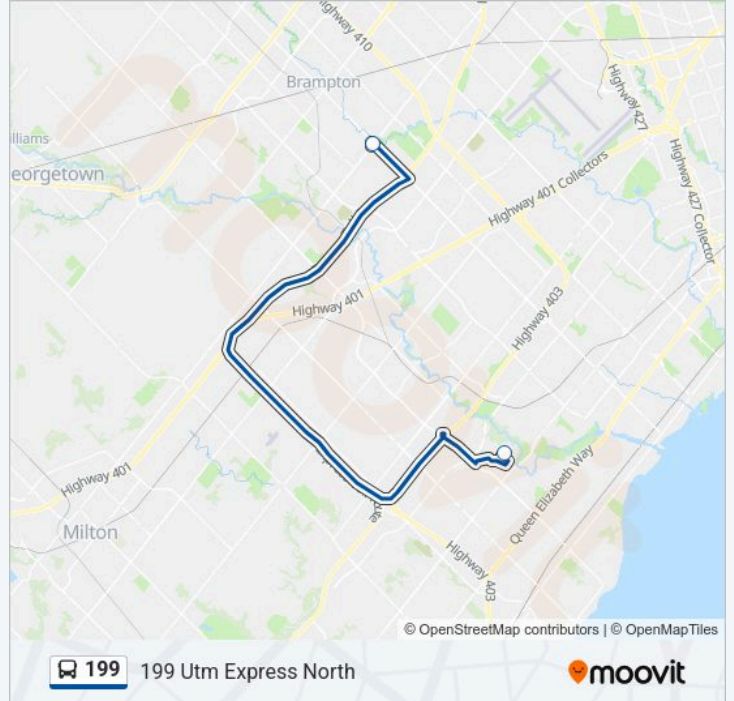

 **199 Line****199 Utm Express North**[Get The App](#)

The 199 bus line (199 Utm Express North) has 2 routes. For regular weekdays, their operation hours are:

(1) 199 Utm Express North: 08:40-17:30(2) 199 Utm Express South: 08:00-16:50

Use the Moovit App to find the closest 199 bus station near you and find out when is the next 199 bus arriving.

**Direction: 199 Utm Express North**

2 stops

[VIEW LINE SCHEDULE](#)

University Of Toronto Mississauga Campus Stop

Gateway Terminal at Shoppers World

**199 bus Time Schedule**

199 Utm Express North Route Timetable:

Monday	08:40-17:30
Tuesday	08:40-17:30
Wednesday	08:40-17:30
Thursday	08:40-17:30
Friday	08:40-17:30
Saturday	Not Operational
Sunday	Not Operational

**199 bus Info****Direction:** 199 Utm Express North**Stops:** 2**Trip Duration:** 37 min**Line Summary:**

**Direction: 199 Utm Express South**

2 stops

[VIEW LINE SCHEDULE](#)

Gateway Terminal at Shoppers World