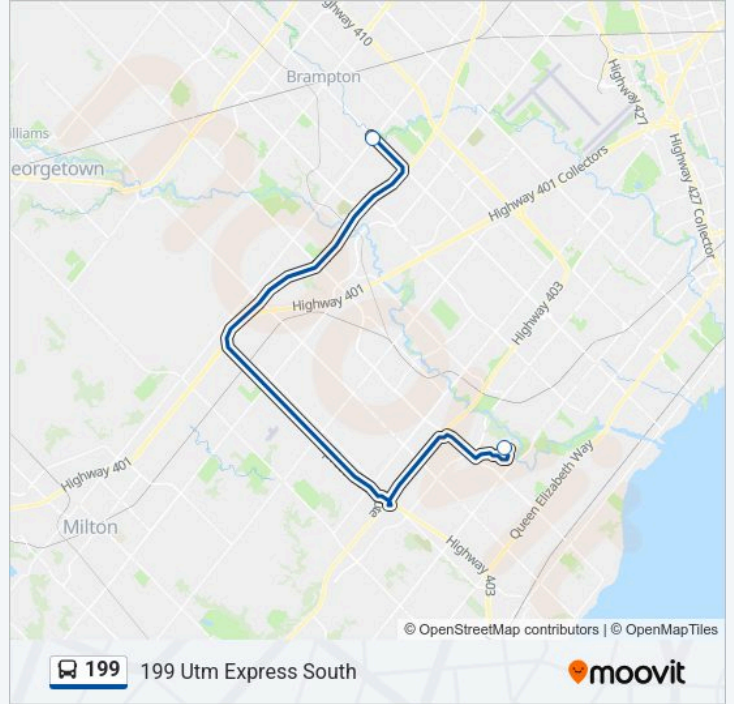

Use the Moovit App to find the closest 199 bus station near you and find out when is the next 199 bus arriving.

**Direction: 199 Utm Express North**

2 stops

[VIEW LINE SCHEDULE](#)

University Of Toronto Mississauga Campus Stop

**199 bus Info****Direction:** 199 Utm Express North**Stops:** 2**Trip Duration:** 37 min**Line Summary:**

**Direction: 199 Utm Express South**

2 stops

[VIEW LINE SCHEDULE](#)

Gateway Terminal at Shoppers World

University Of Toronto Mississauga Campus Stop

**199 bus Time Schedule**

199 Utm Express South Route Timetable:

Monday	08:00-16:50
Tuesday	08:00-16:50
Wednesday	08:00-16:50
Thursday	08:00-16:50
Friday	08:00-16:50
Saturday	Not Operational
Sunday	Not Operational

**199 bus Info**

**Direction:** 199 Utm Express South

**Stops:** 2

**Trip Duration:** 38 min

**Line Summary:**

199 bus time schedules and route maps are available in an offline PDF at [moovitapp.com](https://moovitapp.com). Use the Moovit App to see live bus times, train schedule or subway schedule, and step-by-step directions for all public transit in Toronto.