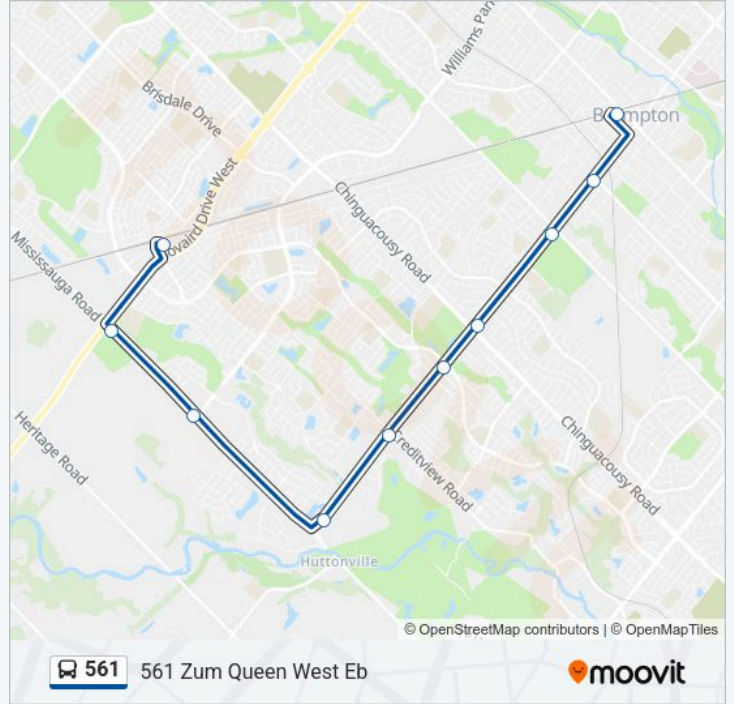

Mclaughlin - Zum Queen West Station Stop Wb

Chinguacousy - Zum Queen West Station Stop Wb

Queen St W W/Of James Potter Rd

Queen St W E/Of Creditview Rd

Mississauga Rd - Zum Queen West Station Stop Wb

Williams - Zum Queen West Station Stop Nb

561 bus Info**Direction:** 561 Zum Queen West Wb**Stops:** 10**Trip Duration:** 22 min**Line Summary:**

Direction: 561 Zum Queen West Eb

10 stops

[VIEW LINE SCHEDULE](#)

- Mount Pleasant Go Station
- Bovaird - Zum Queen West Station Stop Sb
- Williams - Zum Queen West Station Stop Sb
- Mississauga Rd - Zum Queen West Station Stop Eb
- Queen St W E/Of Creditview Rd
- James Potter - Zum Queen West Station Stop Eb
- Queen St W at Sobey's Entrance (Eb)
- Mclaughlin - Zum Queen West Station Stop Eb
- Queen St W at Mcmurphy Ave S
- Downtown Terminal

561 bus Time Schedule

561 Zum Queen West Eb Route Timetable:

Monday	05:30-19:00
Tuesday	05:30-19:00
Wednesday	05:30-19:00
Thursday	05:30-19:00
Friday	05:30-19:00
Saturday	Not Operational
Sunday	Not Operational

561 bus Info

Direction: 561 Zum Queen West Eb

Stops: 10

Trip Duration: 23 min

Line Summary:

561 bus time schedules and route maps are available in an offline PDF at moovitapp.com. Use the Moovit App to see live bus times, train schedule or subway schedule, and step-by-step directions for all public transit in Toronto.