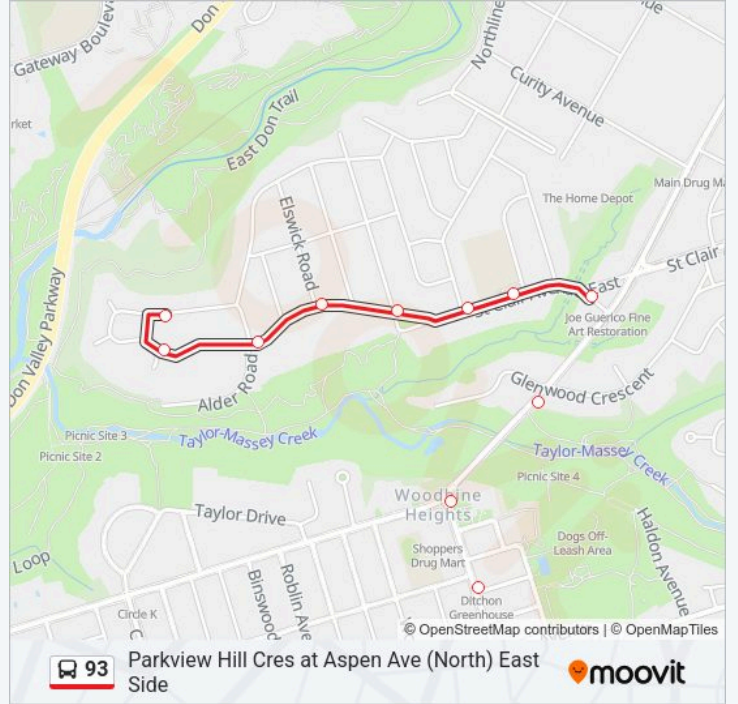

Direction: Woodbine Station

17 stops

[VIEW LINE SCHEDULE](#)

Parkview Hill Cres at Aspen Ave (North) East Side

Parkview Hill Cres at Hackberry St

Hackberry St at Elswick Rd

Hackberry St at Woodbine Heights Blvd

Stops: 17

Trip Duration: 12 min

Line Summary:

Direction: Parkview Hill Cres at Aspen Ave (North) East Side

17 stops

[VIEW LINE SCHEDULE](#)

- Woodbine Station
- Woodbine Ave at Milverton Blvd
- Woodbine Ave at Sammon Ave
- Woodbine Ave at Lumsden Ave
- Woodbine Ave at Barker Ave
- Woodbine Ave at Cosburn Ave
- Woodbine Ave at Bracebridge Ave North Side
- Woodbine Ave at O'Connor Dr
- O'Connor Dr at Glenwood Cres
- Sandra Rd at St Clair Ave East
- St Clair Ave East at Marilyn Cres West Side
- St Clair Ave East at Denvale Rd
- Parkview Hill Cres at Woodbine Heights Blvd
- Parkview Hill Cres at Elswick Rd
- Parkview Hill Cres at Alder Rd
- Parkview Hill Cres at Aspen Ave (South)
- Parkview Hill Cres at Aspen Ave (North) East Side

93 bus Time Schedule

Parkview Hill Cres at Aspen Ave (North) East Side Route Timetable:

Monday	06:12-01:00
Tuesday	06:12-01:00
Wednesday	06:12-01:00
Thursday	06:12-01:00
Friday	06:12-01:00
Saturday	06:16-01:00
Sunday	07:56-01:00

93 bus Info

Direction: Parkview Hill Cres at Aspen Ave (North) East Side

Stops: 17

Trip Duration: 10 min

Line Summary:

93 bus time schedules and route maps are available in an offline PDF at moovitapp.com. Use the Moovit App to see live bus times, train schedule or subway schedule, and step-by-step directions for all public transit in Toronto.