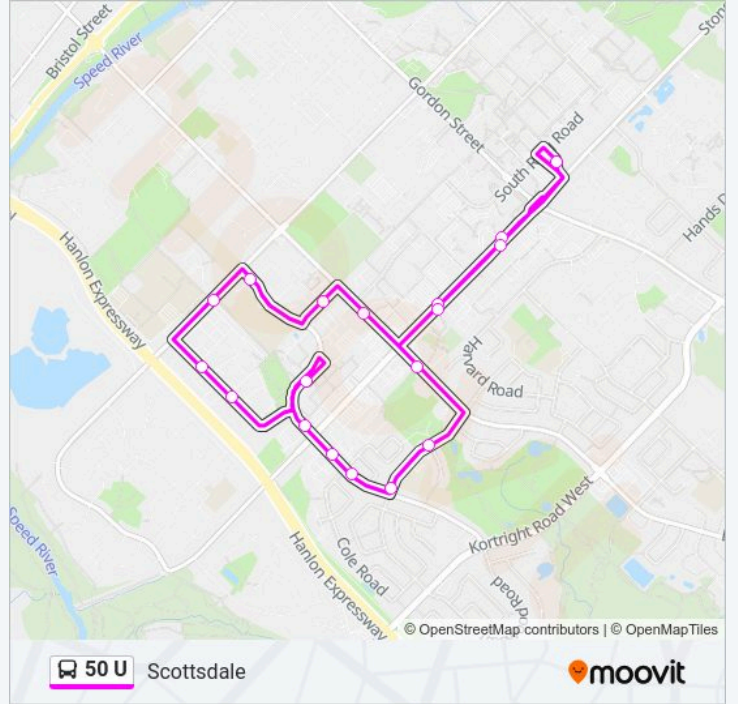

50 U bus time schedules and route maps are available in an offline PDF at moovitapp.com. Use the Moovit App to see live bus times, train schedule or subway schedule, and step-by-step directions for all public transit in Toronto.

© 2025 Moovit - All Rights Reserved