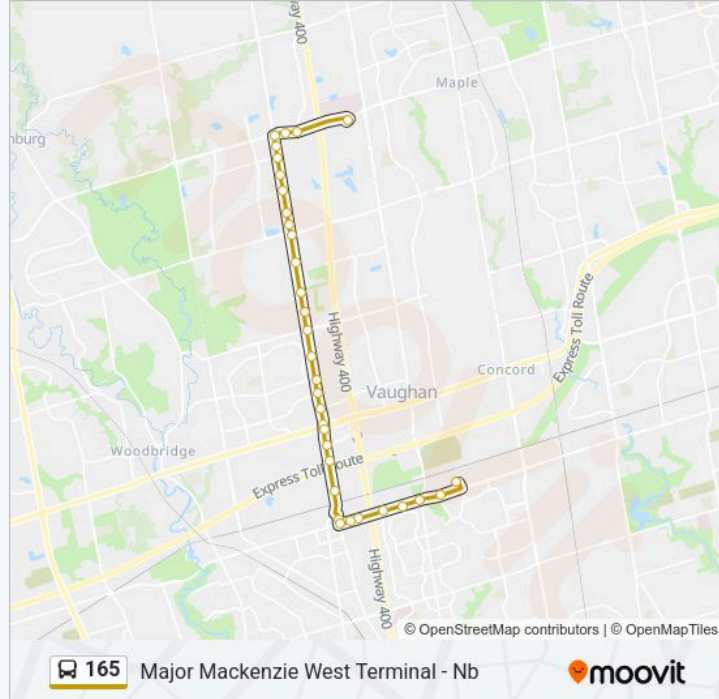

Direction: Major Mackenzie West Terminal - Nb

33 stops

[VIEW LINE SCHEDULE](#)

Pioneer Village Station
Steeles Av / Murray Ross Pkwy
Steeles Av / Jane St
Steeles Av / Adesso Dr
Steeles Av / Norfinch Dr
3600 Steeles Ave West
Steeles Av / Director Crt
Steeles Av / Old Weston Rd
Old Weston Rd / Steeles Av
Weston Rd / Century Pl
Weston Rd Stop # 3598
Weston Rd / Colossus Dr
Weston Rd / Highway 7
Weston Rd / Highway 7
Weston Rd / Chrislea Rd
Weston Rd / Blue Willow Dr
Weston Rd / Carlauren Rd
Weston Rd / Roytec Rd
Weston Rd / Langstaff Rd
Weston Rd / Crestmount Blvd
Weston Rd / Valeria Blvd

165 bus Info**Direction:** Major Mackenzie West Terminal - Nb**Stops:** 33**Trip Duration:** 37 min**Line Summary:**

Weston Rd / Astona Blvd

Weston Rd / Rutherford Rd

Weston Rd / Hawkview Blvd

Weston Rd / Comdel Blvd

Weston Rd / Ashberry Blvd

Weston Rd / Villa Royale Av

Weston Rd / Hawstone Rd

Weston Rd Stop # 5281

Weston Rd / Major Mackenzie Dr

Major Mackenzie Dr / Starling Blvd

Major Mackenzie Dr / Vellore Woods

Major Mackenzie West Terminal

Direction: Pioneer Village Terminal - Sb

33 stops

[VIEW LINE SCHEDULE](#)

Major Mackenzie West Terminal

Major Mackenzie Dr / Cityview Blvd

Major Mackenzie Dr / Vellore Park A

Weston Rd / Major Mackenzie Dr

Weston Rd Stop # 5282