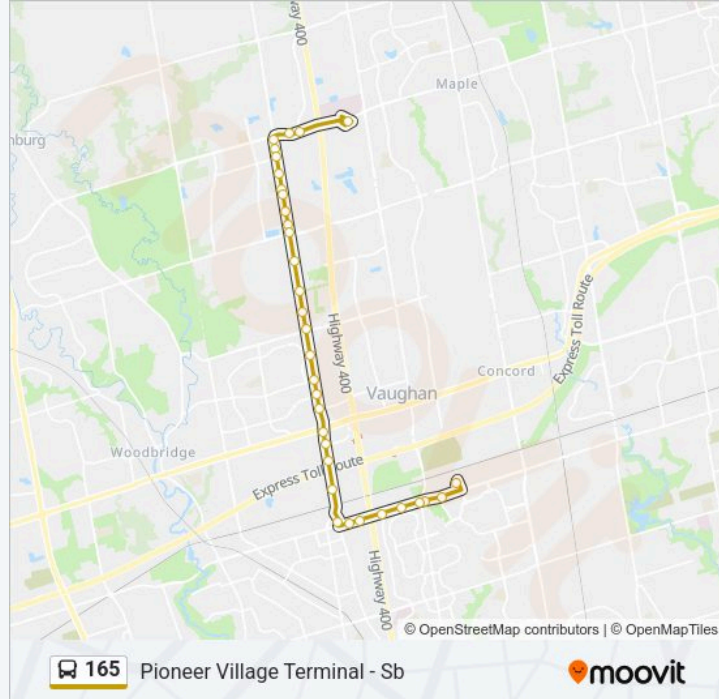

Direction: Major Mackenzie West Terminal - Nb

33 stops

[VIEW LINE SCHEDULE](#)

Pioneer Village Station
Steeles Av / Murray Ross Pkwy
Steeles Av / Jane St
Steeles Av / Adesso Dr
Steeles Av / Norfinch Dr
3600 Steeles Ave West
Steeles Av / Director Crt
Steeles Av / Old Weston Rd
Old Weston Rd / Steeles Av
Weston Rd / Century Pl
Weston Rd Stop # 3598
Weston Rd / Colossus Dr
Weston Rd / Highway 7
Weston Rd / Highway 7
Weston Rd / Chrislea Rd
Weston Rd / Blue Willow Dr
Weston Rd / Carlauren Rd
Weston Rd / Roytec Rd
Weston Rd / Langstaff Rd
Weston Rd / Crestmount Blvd
Weston Rd / Valeria Blvd

165 bus Info

Direction: Pioneer Village Terminal - Sb

Stops: 33

Trip Duration: 40 min

Line Summary:

Weston Rd / Chancellor Dr

Weston Rd / Blue Willow Dr

Weston Rd / Fieldstone Dr

Weston Rd / Highway 7

Weston Rd / Rowntree Dairy Rd

Weston Rd Stop # 3606

Weston Rd / Aviva Park Dr

Old Weston Rd / Steeles Av

Steeles Av / Rossidean Dr

4545 Steeles Ave West

Steeles Av / Norfinch Dr

Steeles Ave West at Peter Kaiser Gate

Steeles Av / Jane St

Steeles Av / Jane St

Steeles Av / Murray Ross Pkwy

Pioneer Village Station

165 bus time schedules and route maps are available in an offline PDF at moovitapp.com. Use the Moovit App to see live bus times, train schedule or subway schedule, and step-by-step directions for all public transit in Toronto.