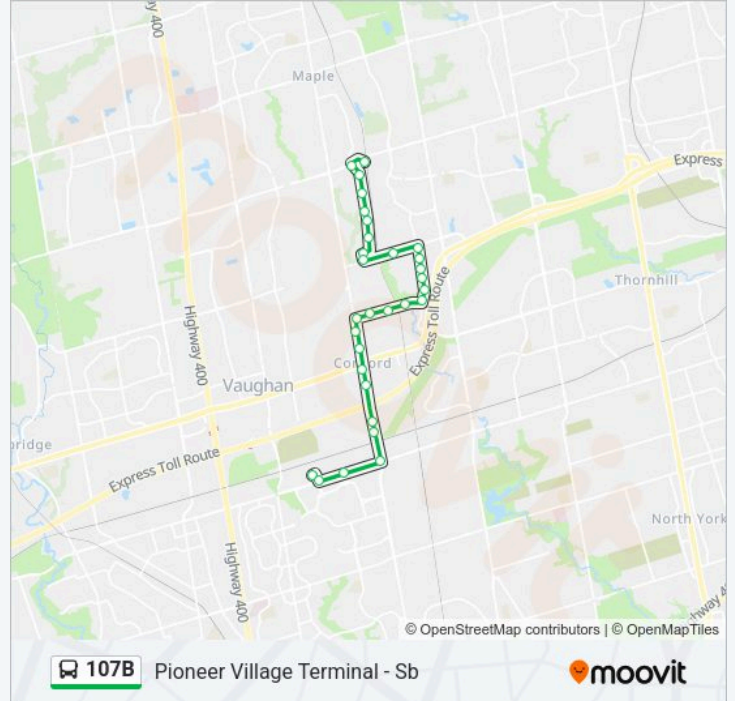

**107B bus Info**

**Direction:** Pioneer Village Terminal - Sb

**Stops:** 30

**Trip Duration:** 33 min

**Line Summary:**

Keele St / Administration Rd

Keele St / Highway 7

Keele St / Doney Cres

Keele St / Snidercroft Rd

Keele St / Ronrose Dr

Keele St / Steeles Av

Steeles Ave West at Founders Rd (York University)

Steeles Av / Settlers Rd

Pioneer Village Station

**Direction: Rutherford Go Station - Nb**

31 stops

[VIEW LINE SCHEDULE](#)

Pioneer Village Station

Steeles Av Stop # 3694

Steeles Av / Founders Rd

Keele St / Steeles Av

Keele St / Ronrose Dr

Keele St / Great Gulf Dr

Keele St / Jardin Dr

Keele St / Highway 7

Keele St / Administration Rd

Keele St Stop # 3918

Keele St / Rivermede Rd

Rivermede Rd / Rayette Rd

Rivermede Rd / Bowes Rd

Rivermede Rd / Ortona Crt