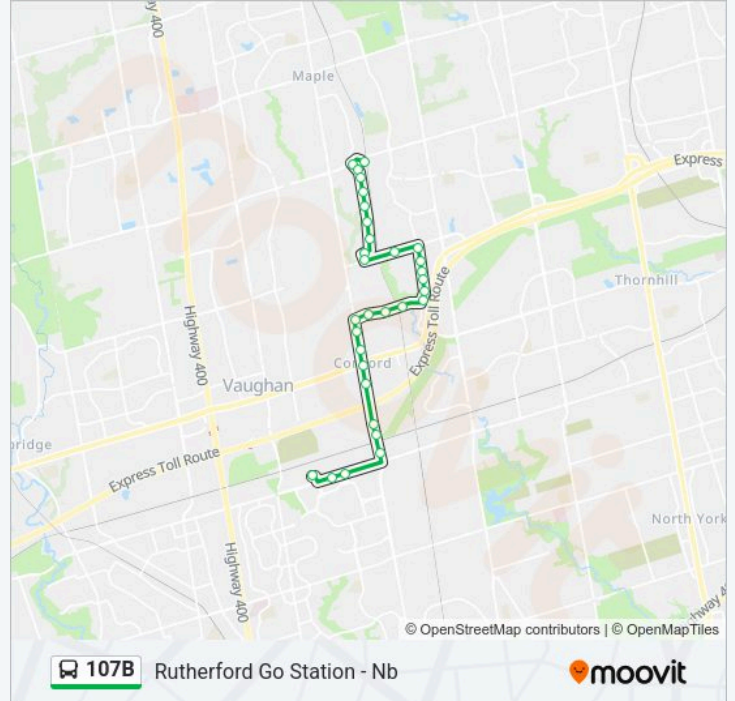

**107B bus Info**

**Direction:** Pioneer Village Terminal - Sb

**Stops:** 30

**Trip Duration:** 33 min

**Line Summary:**

Keele St / Administration Rd

Keele St / Highway 7

Keele St / Doney Cres

Keele St / Snidercroft Rd

Keele St / Ronrose Dr

Keele St / Steeles Av

Steeles Ave West at Founders Rd (York University)

Steeles Av / Settlers Rd

Pioneer Village Station

**Direction: Rutherford Go Station - Nb**

31 stops

[VIEW LINE SCHEDULE](#)

Pioneer Village Station

Steeles Av Stop # 3694

Steeles Av / Founders Rd

Keele St / Steeles Av

Keele St / Ronrose Dr

Keele St / Great Gulf Dr

Basaltic Rd Stop # 3862

Basaltic Rd Stop # 3863

Basaltic Rd / Jacob Keffer Pkwy

Basaltic Rd Stop # 3865

Basaltic Rd / Moyal Crt

Westburne Dr Stop # 3866

Westburne Dr / Rutherford Rd

Rutherford Go Station