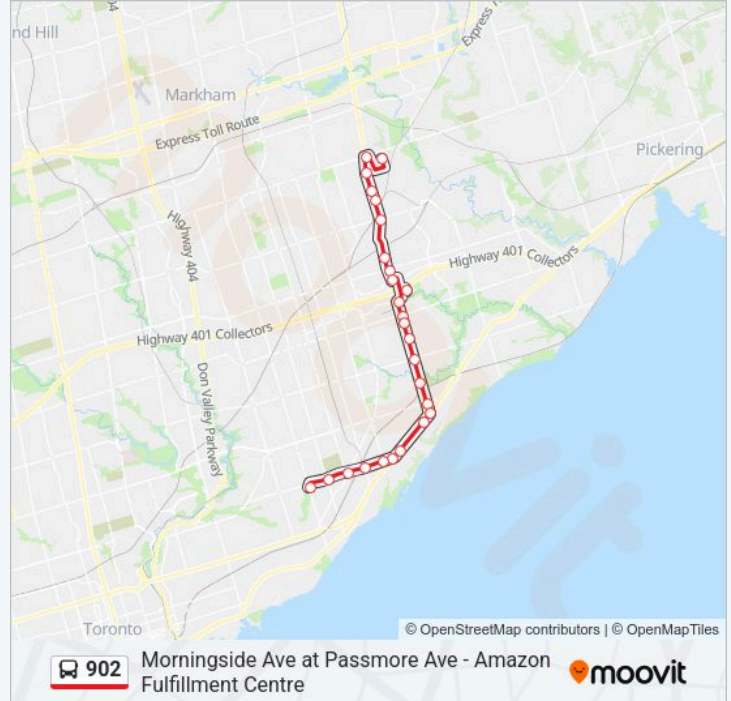

**902 bus Info****Direction:** Morningside Ave at Passmore Ave - Amazon Fulfillment Centre**Stops:** 26**Trip Duration:** 54 min**Line Summary:**

Markham Rd at Mclewin Ave

Markham Rd at Finch Ave East

Markham Rd at Nashdene Rd

Markham Rd at Mcnicoll Ave

Markham Rd at Passmore Ave

Markham Rd at Steeles Ave East

Morningside Ave at Passmore Ave - Amazon Fulfillment Centre

**Direction: Markham Rd at Steeles Ave East South Side**

2 stops

[VIEW LINE SCHEDULE](#)

Morningside Ave at Passmore Ave - Amazon Fulfillment Centre

Markham Rd at Steeles Ave East South Side

**902 bus Time Schedule**

Markham Rd at Steeles Ave East South Side Route

Timetable:

**902 bus Info**

**Direction:** Markham Rd at Steeles Ave East South Side

**Stops:** 2

**Trip Duration:** 6 min

**Line Summary:**

**Direction: Warden Station**

26 stops

[VIEW LINE SCHEDULE](#)