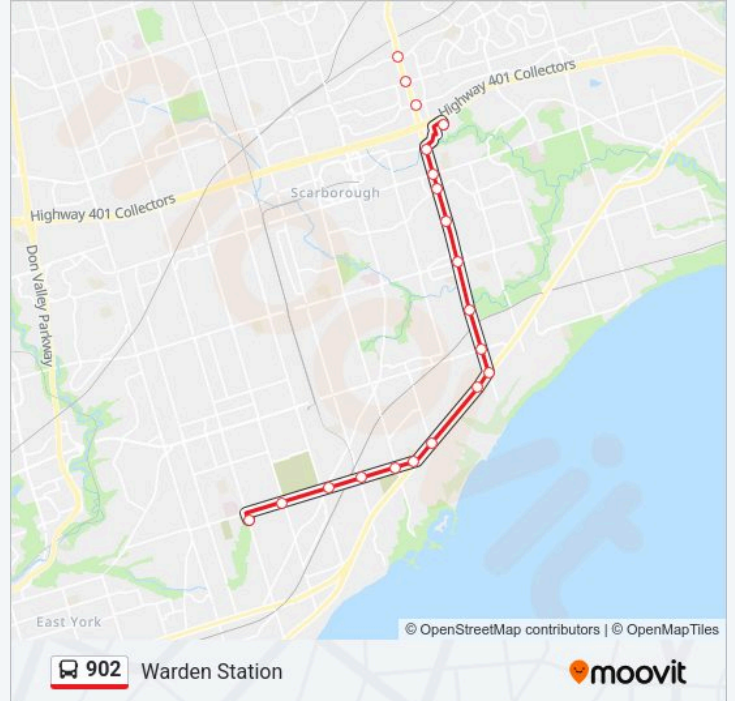

Markham Rd at Mcnicoll Ave

Markham Rd at Passmore Ave

Markham Rd at Steeles Ave East

Morningside Ave at Passmore Ave - Amazon Fulfillment Centre

**Direction: Markham Rd at Steeles Ave East South Side**

2 stops

**902 bus Info**

**Direction:** Markham Rd at Steeles Ave East South Side

**Stops:** 2

**Trip Duration:** 6 min

**Line Summary:**

**Direction: Warden Station**

26 stops

[VIEW LINE SCHEDULE](#)

**902 bus Info**

**Direction:** Warden Station

**Stops:** 26

**Trip Duration:** 56 min

**Line Summary:**

Kingston Rd at Parkcrest Dr

Kingston Rd at Mccowan Rd

St Clair Ave East at Kingston Rd West Side

St Clair Ave East at Brimley Rd West Side

St Clair Ave East at Midland Ave

St Clair Ave East at Danforth Rd

St Clair Ave East at Birchmount Rd West Side

Warden Station

902 bus time schedules and route maps are available in an offline PDF at [moovitapp.com](https://moovitapp.com). Use the Moovit App to see live bus times, train schedule or subway schedule, and step-by-step directions for all public transit in Toronto.