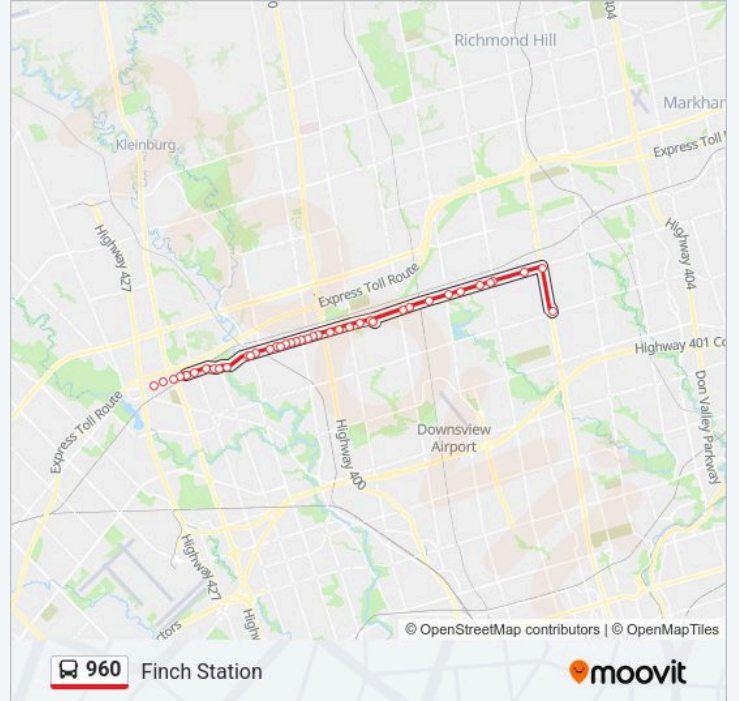

Steeles Ave West at Signet Dr

Steeles Av / Rossdean Dr

4545 Steeles Ave West

Steeles Av / Norfinch Dr

Steeles Ave West at Peter Kaiser Gate

Steeles Av / Jane St

Steeles Av / Murray Ross Pkwy

Steeles Ave West at Northwest Gate East Side

Pioneer Village Station

Steeles Ave West at Keele St East Side

Steeles Av / Petrolia Rd

Steeles Ave West at Alness St East Side

Steeles Ave West at Dufferin St East Side

Steeles Av / Hidden Trl

Steeles Ave West at Torresdale Ave

Steeles Ave West at Carpenter Rd

Steeles Ave West at Bathurst St

Steeles Av / Hilda Av

Yonge St / Steeles Av

Finch Station

960 bus time schedules and route maps are available in an offline PDF at moovitapp.com. Use the Moovit App to see live bus times, train schedule or subway schedule, and step-by-step directions for all public transit in Toronto.

© 2025 Moovit - All Rights Reserved