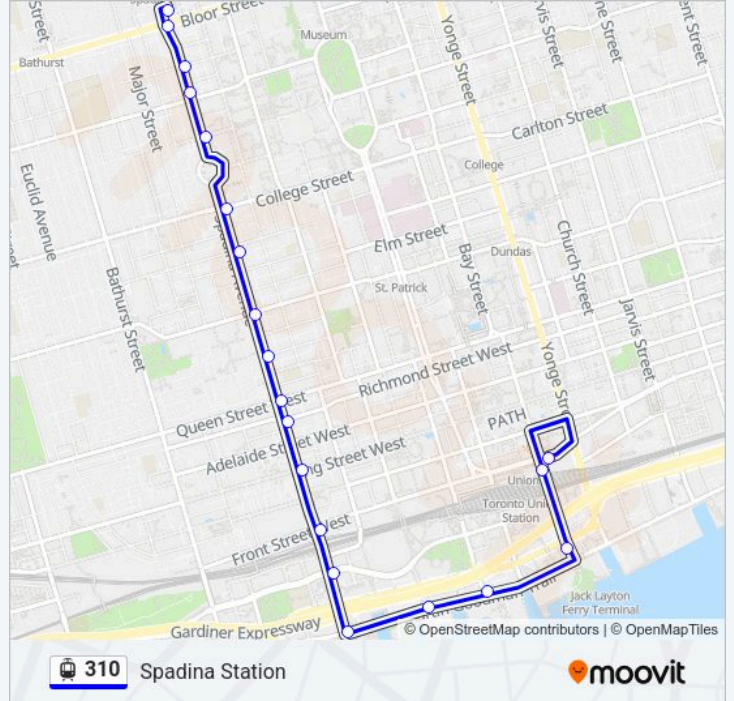

#### 310 Streetcar Time Schedule

Spadina Station Route Timetable:

Monday	01:41-04:41
Tuesday	05:11-04:41
Wednesday	05:11-04:41
Thursday	05:11-04:41
Friday	05:11-04:41
Saturday	05:11-04:55
Sunday	01:55-04:55

#### 310 Streetcar Info

**Direction:** Spadina Station

**Stops:** 20

**Trip Duration:** 24 min

**Line Summary:**

**Direction: Front St West at Bay St East Side - Union Station**  
 17 stops  
[VIEW LINE SCHEDULE](#)

### 310 Streetcar Time Schedule

Front St West at Bay St East Side - Union Station  
 Route Timetable:

Monday	01:32-04:46
Tuesday	05:16-04:46
Wednesday	05:16-04:46
Thursday	05:16-04:46
Friday	05:16-04:46
Saturday	05:16-04:30
Sunday	01:46-04:30

### 310 Streetcar Info

**Direction:** Front St West at Bay St East Side - Union Station

**Stops:** 17

**Trip Duration:** 19 min

**Line Summary:**

310 Streetcar time schedules and route maps are available in an offline PDF at [moovitapp.com](https://moovitapp.com). Use the Moovit App to see live bus times, train schedule or subway schedule, and step-by-step directions for all public transit in Toronto.