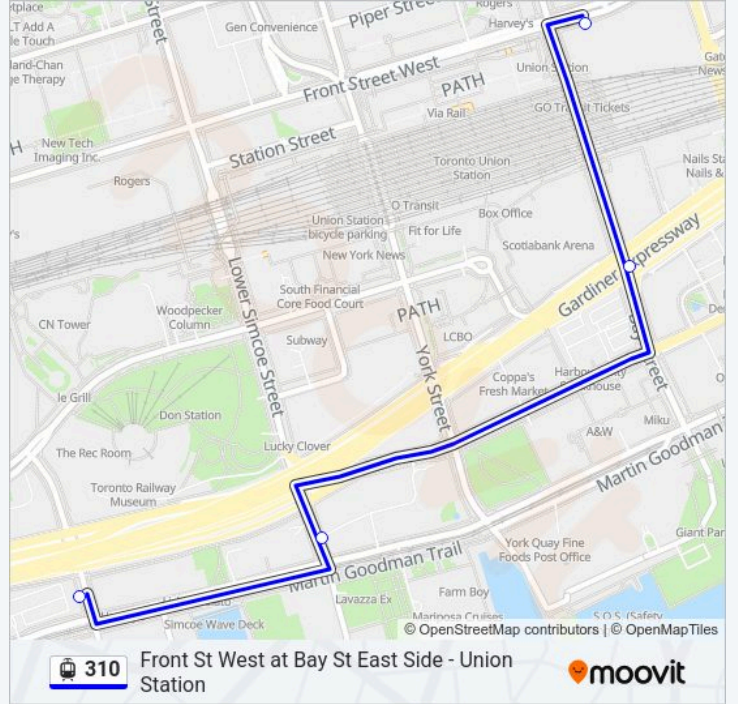

#### 310 Streetcar Info

**Direction:** Spadina Station

**Stops:** 20

**Trip Duration:** 24 min

**Line Summary:**

**Direction: Front St West at Bay St East Side - Union Station**  
 17 stops  
[VIEW LINE SCHEDULE](#)

- Spadina Station
- Spadina Rd at Bloor St West
- Spadina Ave at Sussex Ave South Side
- Spadina Ave at Harbord St
- Spadina Ave at Willcocks St
- Spadina Ave at College St
- Spadina Ave at Nassau St
- Spadina Ave at Dundas St West
- Spadina Ave at Sullivan St
- Spadina Ave at Queen St West
- Spadina Ave at King St West
- Spadina Ave at Front St West
- Spadina Ave at Fort York Blvd
- Rees St at Lake Shore Blvd West South Side
- Lower Simcoe St at Queens Quay West North Side
- Bay St at Lake Shore Blvd W
- Front St West at Bay St East Side - Union Station

### 310 Streetcar Time Schedule

Front St West at Bay St East Side - Union Station  
 Route Timetable:

Monday	01:32-04:46
Tuesday	05:16-04:46
Wednesday	05:16-04:46
Thursday	05:16-04:46
Friday	05:16-04:46
Saturday	05:16-04:30
Sunday	01:46-04:30

### 310 Streetcar Info

**Direction:** Front St West at Bay St East Side - Union Station

**Stops:** 17

**Trip Duration:** 19 min

**Line Summary:**

310 Streetcar time schedules and route maps are available in an offline PDF at [moovitapp.com](https://moovitapp.com). Use the Moovit App to see live bus times, train schedule or subway schedule, and step-by-step directions for all public transit in Toronto.