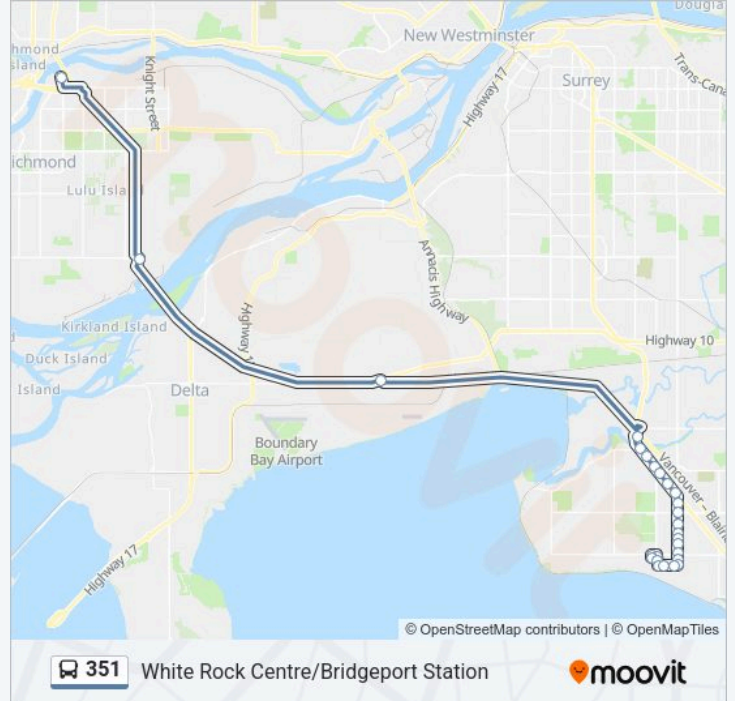

**351 bus Info**

**Direction:** Bridgeport Station

**Stops:** 26

**Trip Duration:** 49 min

**Line Summary:**

Northbound King George Blvd @ Crescent Rd

South Surrey Park & Ride @ Bay 3

Westbound Hwy 10 @ 96 St

Northbound Hwy 99 Offramp @ Steveston Hwy

Bridgeport Station @ Bay 1 Unloading Only

### Direction: White Rock Centre

22 stops

[VIEW LINE SCHEDULE](#)

Bridgeport Stn Bay 6,7,8

Southbound Hwy 99 Onramp @ Steveston Hwy

Eastbound Hwy 10 @ Hornby Dr

South Surrey Park & Ride @ Bay 1

Southbound King George Blvd @ Crescent Rd

### 351 bus Info

**Direction:** White Rock Centre

**Stops:** 22

**Trip Duration:** 49 min

**Line Summary:**

White Rock Centre @ Bay 1

Westbound 16 Ave @ Martin Dr

Southbound Oxford St @ North Bluff Rd