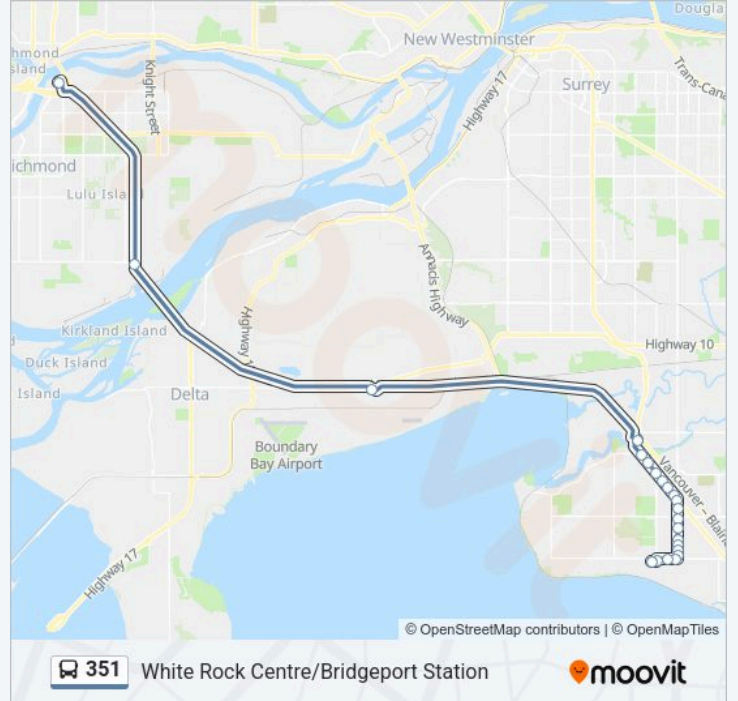

Northbound Hwy 99 Offramp @ Steveston Hwy

Bridgeport Station @ Bay 1 Unloading Only

### Direction: White Rock Centre

22 stops

[VIEW LINE SCHEDULE](#)

Bridgeport Stn Bay 6,7,8

Southbound Hwy 99 Onramp @ Steveston Hwy

Eastbound Hwy 10 @ Hornby Dr

South Surrey Park & Ride @ Bay 1

Southbound King George Blvd @ Crescent Rd

### 351 bus Info

**Direction:** White Rock Centre

**Stops:** 22

**Trip Duration:** 49 min

**Line Summary:**

White Rock Centre @ Bay 1

Westbound 16 Ave @ Martin Dr

Southbound Oxford St @ North Bluff Rd

Westbound Vine Ave @ Anderson St

351 bus time schedules and route maps are available in an offline PDF at [moovitapp.com](https://moovitapp.com). Use the Moovit App to see live bus times, train schedule or subway schedule, and step-by-step directions for all public transit in Southwest British Columbia.