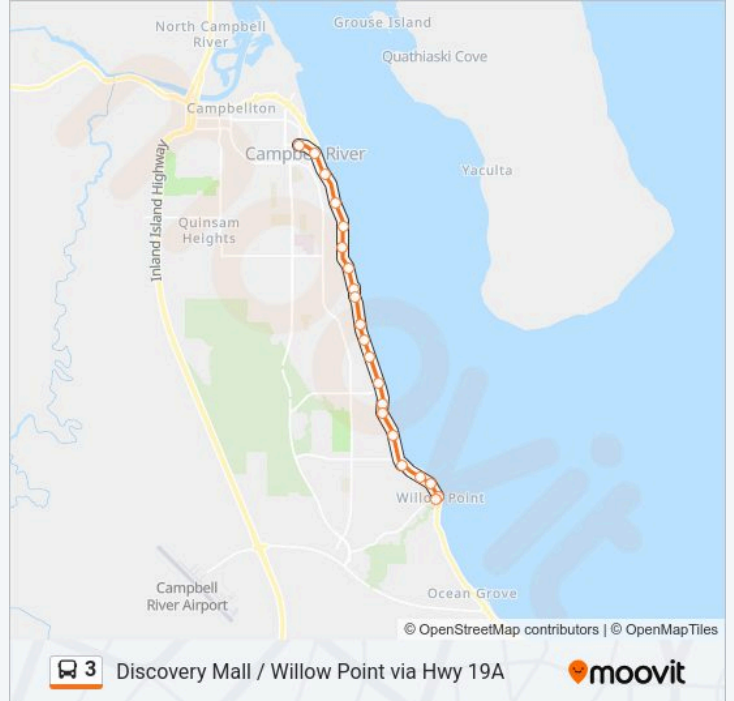

 **3 Line**

**Discovery Mall / Willow Point via Hwy 19A**

[Get The App](#)

The 3 bus line (Discovery Mall / Willow Point via Hwy 19A) has 2 routes. For regular weekdays, their operation hours are: (1) Willow Point - Viw Hwy 19a: 06:12-21:00(2) Community Ctr - Discovery Hrbr: 07:30-20:30  
Use the Moovit App to find the closest 3 bus station near you and find out when is the next 3 bus arriving.

**Direction: Willow Point - Viw Hwy 19a**

21 stops

[VIEW LINE SCHEDULE](#)

- Community Centre Exchange
- Island Hwy & St Anns
- Island Hwy & Recreation
- Island Hwy & 5th Ave
- Island Hwy & 3rd Ave
- Island Hwy & 1st Ave
- S Island Hwy & 110 Block
- S Island Hwy at 143 Block
- S Island Hwy & 390 Block
- S Island Hwy 650 Block (SB)
- S Island Hwy & 790 Block
- S Island Hwy & 960 Block
- S Island Hwy & 1200 Block
- S Island Hwy & Rockland
- S Island Hwy & 1500 Block
- S Island Hwy & 1800 Block
- S Island Hwy & Hilchey
- S Island Hwy & 2280 Block
- S Island Hwy & Larwood
- S Island Hwy & Erickson
- Erickson at Reef Crescent

**3 bus Time Schedule**

Willow Point - Viw Hwy 19a Route Timetable:

|           |             |
|-----------|-------------|
| Monday    | 06:12-21:00 |
| Tuesday   | 06:12-21:00 |
| Wednesday | 06:12-21:00 |
| Thursday  | 06:12-21:00 |
| Friday    | 06:12-21:00 |
| Saturday  | 08:00-20:00 |
| Sunday    | 09:00-17:00 |

**3 bus Info**

**Direction:** Willow Point - Viw Hwy 19a

**Stops:** 21

**Trip Duration:** 13 min

**Line Summary:**

**Direction: Community Ctr - Discovery Hrbr**

27 stops

[VIEW LINE SCHEDULE](#)