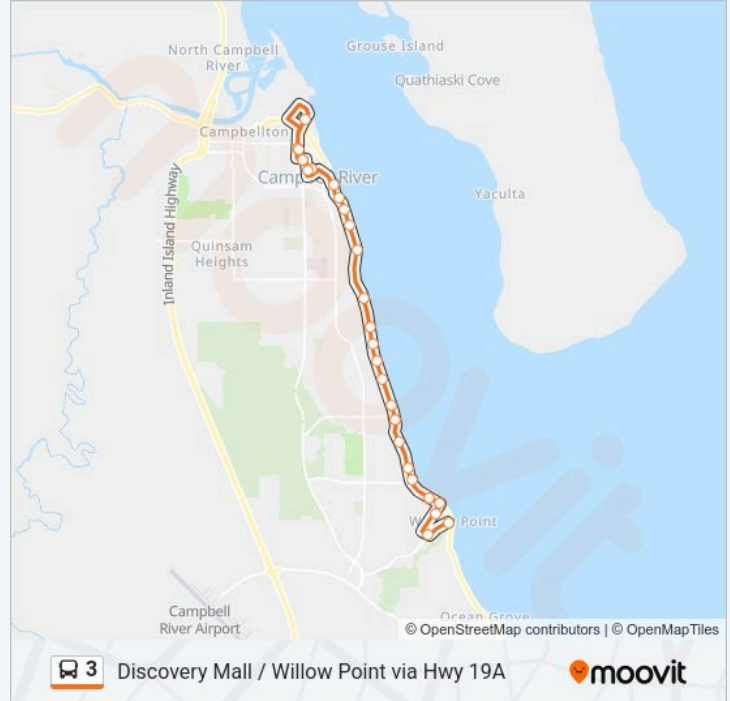

 **3 Line**

**Discovery Mall / Willow Point via Hwy 19A**

[Get The App](#)

The 3 bus line (Discovery Mall / Willow Point via Hwy 19A) has 2 routes. For regular weekdays, their operation hours are: (1) Willow Point - Viw Hwy 19a: 06:12-21:00(2) Community Ctr - Discovery Hrbr: 07:30-20:30  
Use the Moovit App to find the closest 3 bus station near you and find out when is the next 3 bus arriving.

**Direction: Willow Point - Viw Hwy 19a**

21 stops

[VIEW LINE SCHEDULE](#)

- Community Centre Exchange
- Island Hwy & St Anns
- Island Hwy & Recreation
- Island Hwy & 5th Ave
- Island Hwy & 3rd Ave
- Island Hwy & 1st Ave
- S Island Hwy & 110 Block
- S Island Hwy at 143 Block
- S Island Hwy & 390 Block
- S Island Hwy 650 Block (SB)
- S Island Hwy & 790 Block
- S Island Hwy & 960 Block
- S Island Hwy & 1200 Block
- S Island Hwy & Rockland
- S Island Hwy & 1500 Block
- S Island Hwy & 1800 Block
- S Island Hwy & Hilchey
- S Island Hwy & 2280 Block
- S Island Hwy & Larwood
- S Island Hwy & Erickson
- Erickson at Reef Crescent

**3 bus Info**

**Direction:** Willow Point - Viw Hwy 19a

**Stops:** 21

**Trip Duration:** 13 min

**Line Summary:**

**Direction: Community Ctr - Discovery Hrbr**

27 stops

[VIEW LINE SCHEDULE](#)

13th Ave & Cypress

Dogwood & 16th Ave

Discovery Harbour Centre

Dogwood & 16th Ave

13th & Cypress

Community Centre Exchange

3 bus time schedules and route maps are available in an offline PDF at [moovitapp.com](https://moovitapp.com). Use the Moovit App to see live bus times, train schedule or subway schedule, and step-by-step directions for all public transit in Southwest British Columbia.