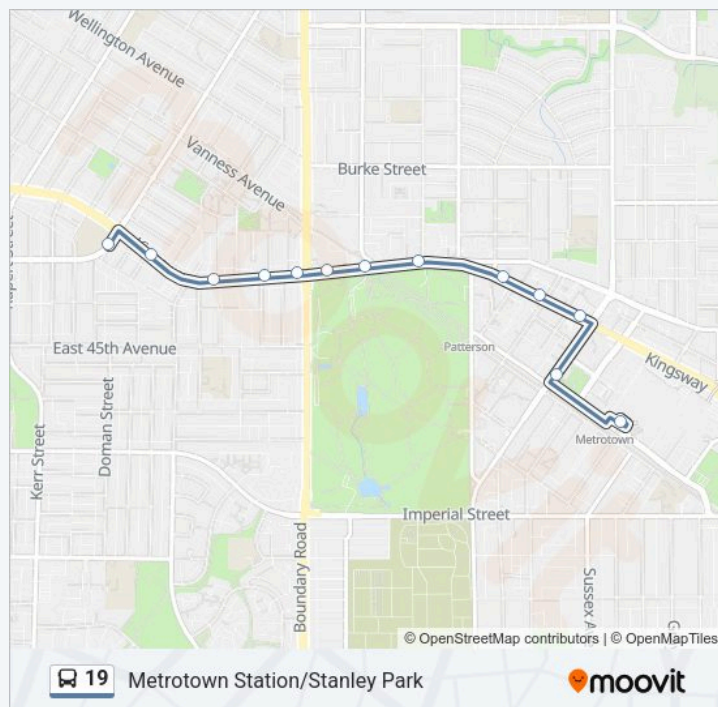

Westbound W Georgia St @ Denman St

Westbound W Georgia St @ Gilford St

Westbound Stanley Park Dr @ Pipeline Rd

Stanley Park Loop @ Bay 1

Direction: Kingsway/To Joyce

13 stops

[VIEW LINE SCHEDULE](#)

Metrotown Stn

Westbound Kingsway @ Wilson Ave

Westbound Kingsway @ Barker Ave

Westbound Kingsway @ Inman Ave

Westbound Kingsway @ Smith Ave

Westbound Kingsway @ Boundary Rd

Westbound Kingsway @ Boundary Rd

Westbound Kingsway @ Lincoln St

Westbound Kingsway @ Melbourne St

Westbound Kingsway @ Wessex St

Southbound Joyce St @ Kingsway

Friday 00:22-02:37

Saturday 00:43-02:28

Sunday 19:56-02:29

19 bus Info

Direction: Kingsway/To Joyce

Stops: 13

Trip Duration: 9 min

Line Summary:

Direction: Kingsway/To Downtown

46 stops

[VIEW LINE SCHEDULE](#)

Metrotown Stn

Northbound Willingdon Ave @ Central Blvd