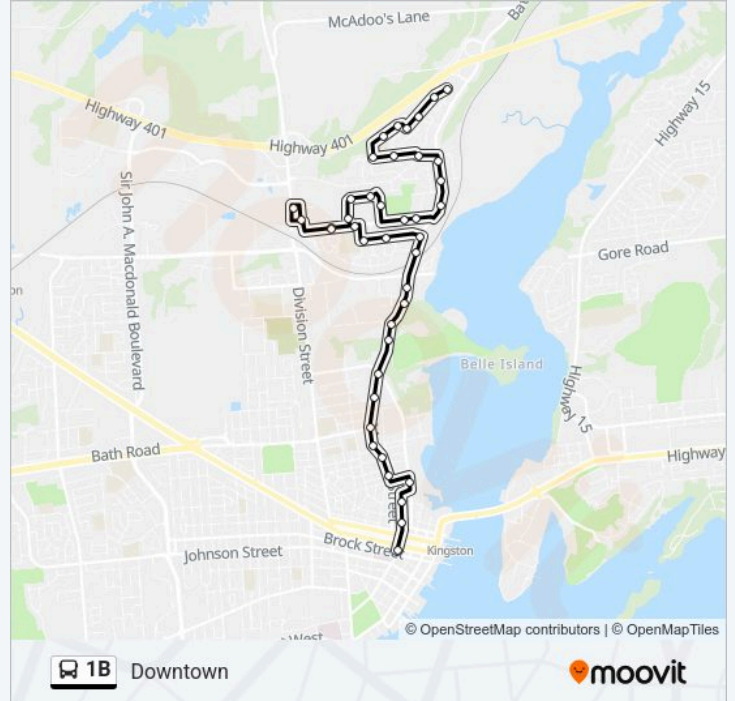

Weller / Worthington

Weller / Wiley

Drennan / Wiley

Drennan / Wilson

Drennan / Montreal

Montreal / Briceland

Montreal / John Counter

Montreal / Village

Montreal / Hickson

Royal Canadian Legion

Montreal / Railway

Montreal / Joseph

Montreal / Stephen

362 Montreal St.

Montreal / Charles

Montreal / Markland

Rideau / Raglan

Bagot / Bay

Artillery Park

Downtown

1B bus time schedules and route maps are available in an offline PDF at moovitapp.com. Use the Moovit App to see live bus times, train schedule or subway schedule, and step-by-step directions for all public transit in Kingston.

© 2025 Moovit - All Rights Reserved