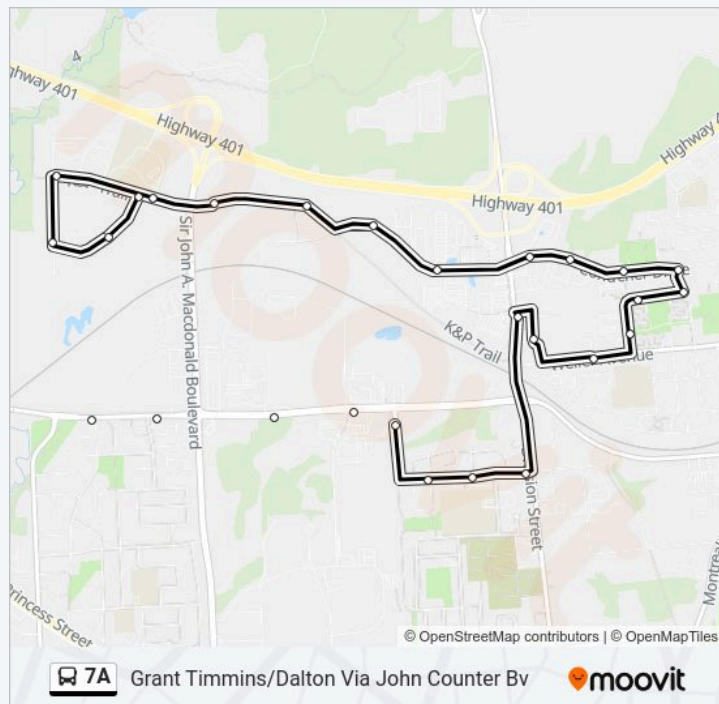

Saturday

06:11-22:00

Sunday

07:58-20:00

7A bus Info

Direction: Grant Timmins/Dalton Via John Counter Bv

Stops: 45

Trip Duration: 41 min

Line Summary:

Benson / Division

King's Crossing

259 Dalton Av.

295 Dalton Av.

369 Dalton Av.

Dalton / Grant Timmins

Dalton / Binnington