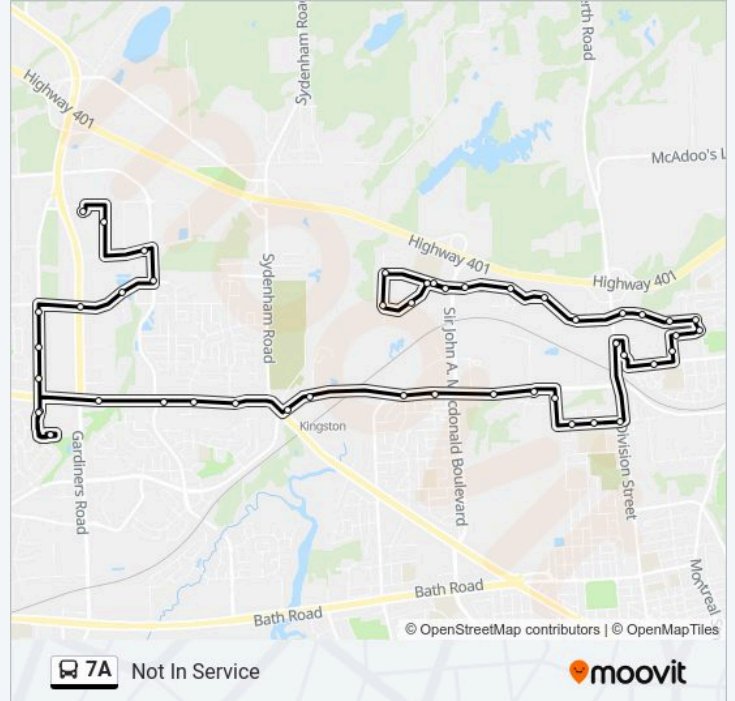

Wilson / Conacher

235 Conacher Dr.

Conacher / Nicholas

Benson / Division

King's Crossing

259 Dalton Av.

295 Dalton Av.

369 Dalton Av.

Dalton / Grant Timmins

Dalton / Binnington

Binnington / Grant Timmins

93 Grant Timmins Dr.

Grant Timmins / Dalton

Dalton / Sir John A. Macdonald

Direction: Grant Timmins/Dalton Via John Counter Bv

45 stops

Saturday

06:11-22:00

Sunday

07:58-20:00

7A bus Info

Direction: Grant Timmins/Dalton Via John Counter Bv

Stops: 45

Trip Duration: 41 min