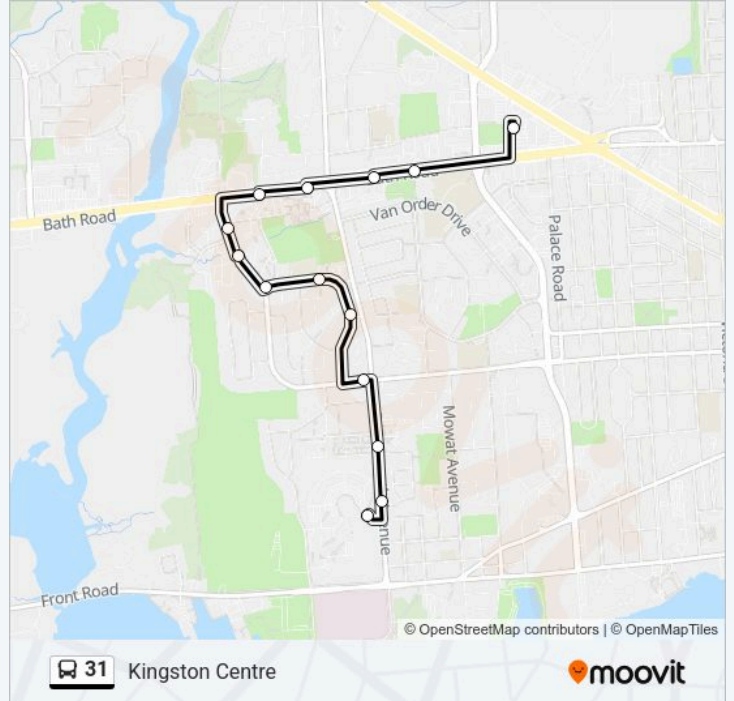

#### Direction: Kingston Centre

14 stops

[VIEW LINE SCHEDULE](#)

St. Lawrence College

Portsmouth / Calderwood

Kfl&A Health Unit

Johnson / Portsmouth

Robert Wallace / Strachan

#### 31 bus Info

**Direction:** Kingston Centre

**Stops:** 14

**Trip Duration:** 11 min

**Line Summary:**

**Direction: Providence Care Hospital**

47 stops

[VIEW LINE SCHEDULE](#)

- St. Lawrence College
- Portsmouth / Calderwood
- KfI&A Health Unit
- Johnson / Portsmouth
- Robert Wallace / Strachan
- Polson Park
- Robert Wallace / Queen Mary
- 211 Queen Mary Rd.
- Queen Mary / Notch Hill
- Bath / Grenville
- Bath / Portsmouth
- 290 Bath Rd.
- Lafleur Park
- Kingston Centre
- Bath / Westdale
- Concession / Leroy Grant
- Concession / Victoria
- Concession / Alfred

**31 bus Info**

**Direction:** Providence Care Hospital

**Stops:** 47

**Trip Duration:** 44 min

**Line Summary:**

Stephen / Division

Stephen / Patrick

362 Montreal St.