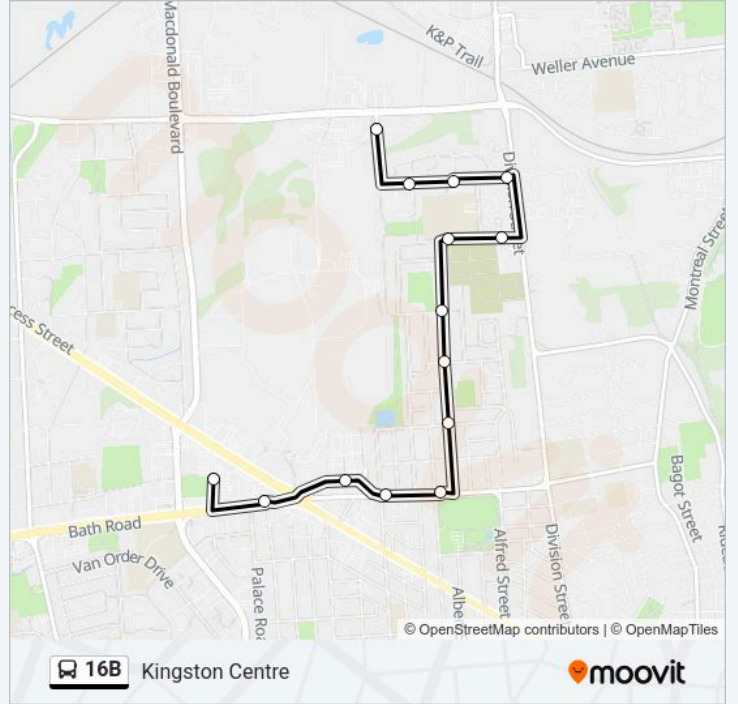

 **16B Line**

Kingston Centre

Get The App

The 16B bus line Kingston Centre has one route. For regular weekdays, their operation hours are:

(1) Kingston Centre: 05:34-05:55

Use the Moovit App to find the closest 16B bus station near you and find out when is the next 16B bus arriving.

Direction: Kingston Centre

14 stops

[VIEW LINE SCHEDULE](#)

- Bus Terminal
- Elliott / Douglas
- Elliott / Rockford
- Elliott / Division
- Kirkpatrick / Theresa
- Kingston Secondary
- Kingscourt / Oak
- Kingscourt / Seventh
- Kingscourt / Third
- Concession / Nelson
- Concession / Macdonnell
- Concession / Leroy Grant
- Bath / Westdale
- Kingston Centre

16B bus Time Schedule

Kingston Centre Route Timetable:

Monday	05:34-05:55
Tuesday	05:34-05:55
Wednesday	05:34-05:55
Thursday	05:34-05:55
Friday	05:34-05:55
Saturday	05:34
Sunday	05:34

16B bus Info

Direction: Kingston Centre

Stops: 14

Trip Duration: 13 min

Line Summary:

16B bus time schedules and route maps are available in an offline PDF at moovitapp.com. Use the Moovit App to see live bus times, train schedule or subway schedule, and step-by-step directions for all public transit in Kingston.