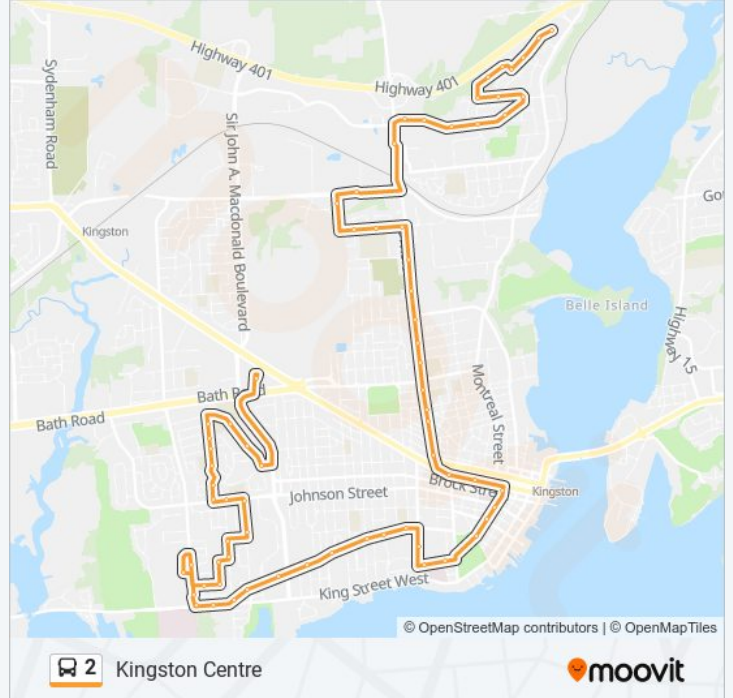

Division / Pine

Division / York

Division / Colborne

Princess / Barrie

270 Princess St.

Downtown

Bagot / Johnson

Bagot / Earl

Bagot / West

Stuart / Arch

Queen's / Kingston General Hospital

Stuart / Albert

King / Beverley

The Isabel/Tett Centres

King / Alwington

King / Sir John A. Macdonald

Queen's West Campus

Union / Yonge

Union / Mowat

King / Mcdonald

King / Portsmouth

Portsmouth / Baiden

Portsmouth / Calderwood

St. Lawrence College

Churchill / Cartwright

Churchill / Francis

Seniors Centre

Mowat / Herbert

Mowat / Forsythe

321 Yonge St.

Yonge / Johnson

Johnson / Mowat