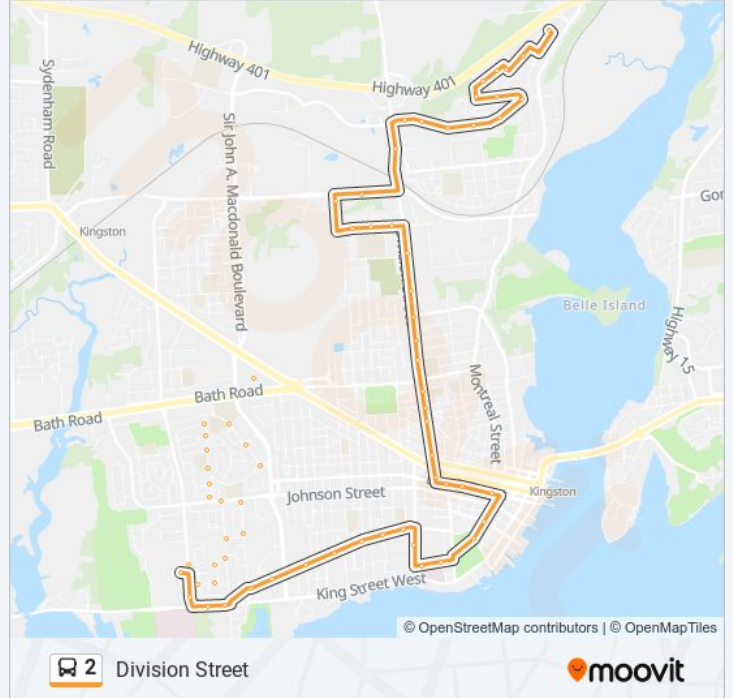

2 bus Info

Direction: Division Street

Stops: 65

Trip Duration: 61 min

Line Summary:

King / Mowat

Union / Yonge

Queen's West Campus

Division / Russell

Division / Fraser

Division / Railway

Division / Barbara

Division / Kirkpatrick

Elliott / Derby Gate

Elliott / Rockford

Elliott / Douglas

Bus Terminal

John Counter / Rigney

Division / First Canada

Benson / Division

Conacher / Nicholas

230 Conacher Dr.

Conacher / Wilson

Conacher / Abbey Dale

Direction: Kingston Centre

68 stops

[VIEW LINE SCHEDULE](#)

Guthrie / Joyce

242 Guthrie Dr.

Guthrie / Esdon

Guthrie / Virginia

118 Virginia St.