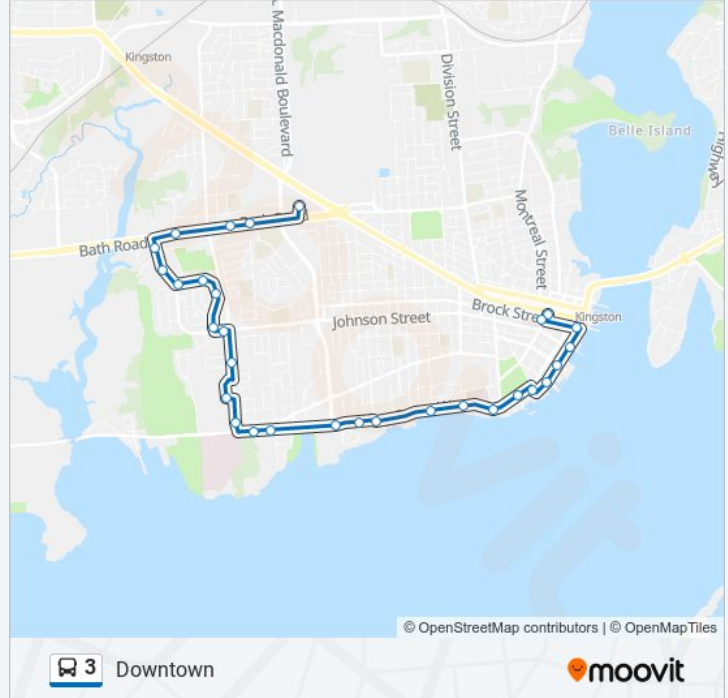

Direction: Downtown

29 stops

[VIEW LINE SCHEDULE](#)

- Kingston Centre
- 257 Bath Rd.
- 277 Bath Rd.
- Bath / Grenville
- 258 Queen Mary Rd.
- 204 Queen Mary Rd.
- Robert Wallace / Queen Mary
- 160 Robert Wallace Dr.
- Robert Wallace / Ross
- Robert Wallace / Johnson
- Johnson / Portsmouth
- Portsmouth / Curtis
- St. Lawrence College
- Portsmouth / Baiden
- Beechgrove
- King / Mowat
- King / Sir John A. Macdonald
- King / Livingston
- The Isabel/Tett Centres
- King / Albert
- King / Lower University
- King / George

3 bus Info

Direction: Downtown

Stops: 29

Trip Duration: 30 min

Line Summary:

King / Maitland

West / Ontario

Ontario / Lower Union

Ontario / Earl

Ontario / Johnson

City Hall (North Side Of Brock)

Downtown

Direction: Kingston Centre

35 stops

[VIEW LINE SCHEDULE](#)

Downtown

Barrack / King

Ontario / Princess

Ontario / Clarence

Ontario / William

Ontario / Gore

Ontario / Lower Union

West / King

King / Maitland