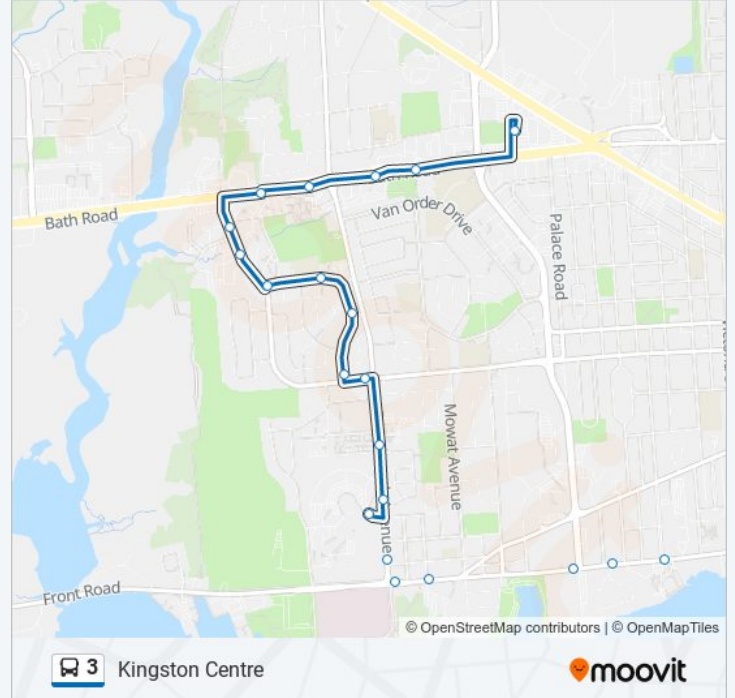

Direction: Downtown

29 stops

[VIEW LINE SCHEDULE](#)

- Kingston Centre
- 257 Bath Rd.
- 277 Bath Rd.
- Bath / Grenville
- 258 Queen Mary Rd.
- 204 Queen Mary Rd.
- Robert Wallace / Queen Mary
- 160 Robert Wallace Dr.
- Robert Wallace / Ross
- Robert Wallace / Johnson
- Johnson / Portsmouth
- Portsmouth / Curtis
- St. Lawrence College
- Portsmouth / Baiden
- Beechgrove
- King / Mowat
- King / Sir John A. Macdonald
- King / Livingston
- The Isabel/Tett Centres
- King / Albert
- King / Lower University
- King / George

Portsmouth / Calderwood

Kfl&A Health Unit

Johnson / Portsmouth

Robert Wallace / Johnson

Robert Wallace / Strachan

Polson Park

Robert Wallace / Queen Mary

211 Queen Mary Rd.

Queen Mary / Notch Hill

Bath / Grenville

Bath / Portsmouth

290 Bath Rd.

Lafleur Park

Kingston Centre

3 bus time schedules and route maps are available in an offline PDF at moovitapp.com. Use the Moovit App to see live bus times, train schedule or subway schedule, and step-by-step directions for all public transit in Kingston.

© 2024 Moovit - All Rights Reserved