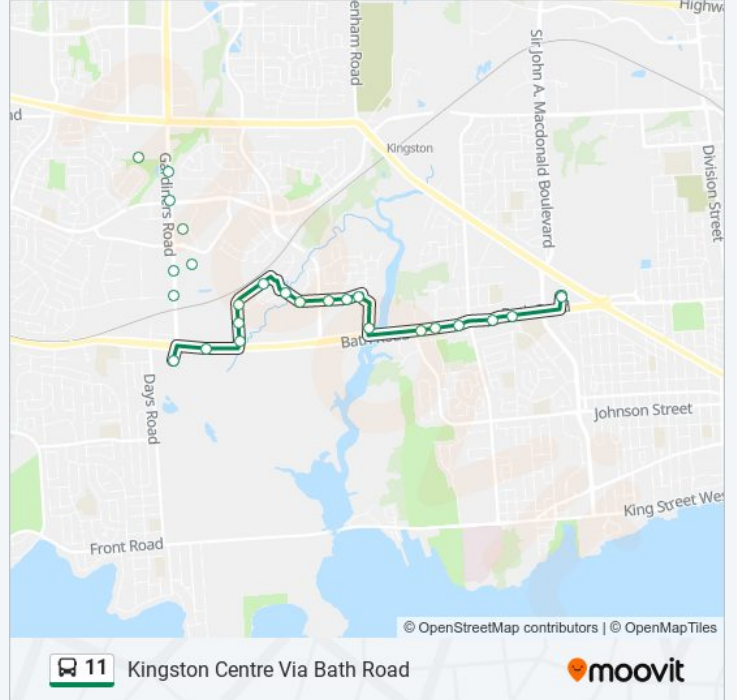

Armstrong / Bath

Bath / Queen Mary

Bath / Grenville

Bath / Portsmouth

290 Bath Rd.

Lafleur Park

Kingston Centre

11 bus time schedules and route maps are available in an offline PDF at moovitapp.com. Use the Moovit App to see live bus times, train schedule or subway schedule, and step-by-step directions for all public transit in Kingston.

© 2024 Moovit - All Rights Reserved