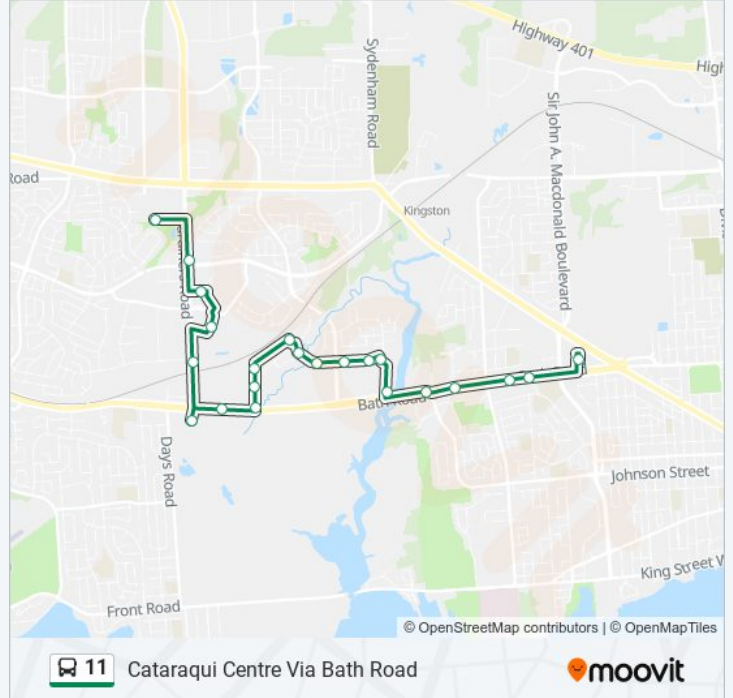

Cataraqui Centre Via Bath Road

Get The App

The 11 bus line (Cataraqui Centre Via Bath Road) has 2 routes. For regular weekdays, their operation hours are:
 (1) Cataraqui Centre Via Bath Road: 06:32 - 21:00 (2) Kingston Centre Via Bath Road: 06:14 - 20:30
 Use the Moovit App to find the closest 11 bus station near you and find out when is the next 11 bus arriving.

Direction: Cataraqui Centre Via Bath Road

23 stops

[VIEW LINE SCHEDULE](#)

- Kingston Centre
- 257 Bath Rd.
- 277 Bath Rd.
- Bath / Grenville
- Bath / Queen Mary
- Armstrong / Bath
- Armstrong / Kingsdale
- Kingsdale / Owens
- 259 Kingsdale Av.
- Malabar / Fernmoor
- Malabar / Dolshire
- Melrose / Tanner
- Tanner / Farnham
- Arbour Heights
- Bath / Tanner
- 1600 Bath Rd.
- Gardiners Centre
- Gardiners / Bath
- Gardiners / Development
- Riocan Centre
- Best Buy
- Gardiners / Taylor-Kidd

11 bus Time Schedule

Cataraqui Centre Via Bath Road Route Timetable:

Sunday	08:00 - 21:00
Monday	06:32 - 21:00
Tuesday	06:32 - 21:00
Wednesday	06:32 - 21:00
Thursday	06:32 - 21:00
Friday	06:32 - 21:00
Saturday	06:00 - 21:00

11 bus Info

Direction: Cataraqui Centre Via Bath Road

Stops: 23

Trip Duration: 26 min

Line Summary:

Cataraqui Centre

Direction: Kingston Centre Via Bath Road

25 stops