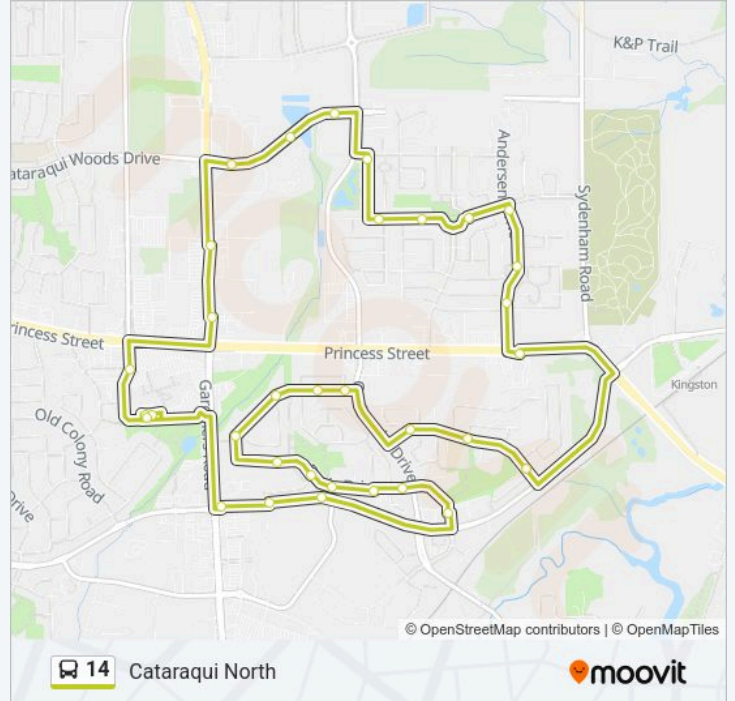

Direction: Cataraqui North

Stops: 33

Trip Duration: 28 min

Line Summary:

649 Davis Dr.

Davis / Bigham

Davis / Whistler

Davis / Bexley

Davis / Littlestone

Davis / Centennial

Trillium Ridge

Taylor-Kidd / Bexley

Taylor-Kidd / Rockwell

Taylor-Kidd / Gardiners

Cataraqui Centre

Cataraqui Centre