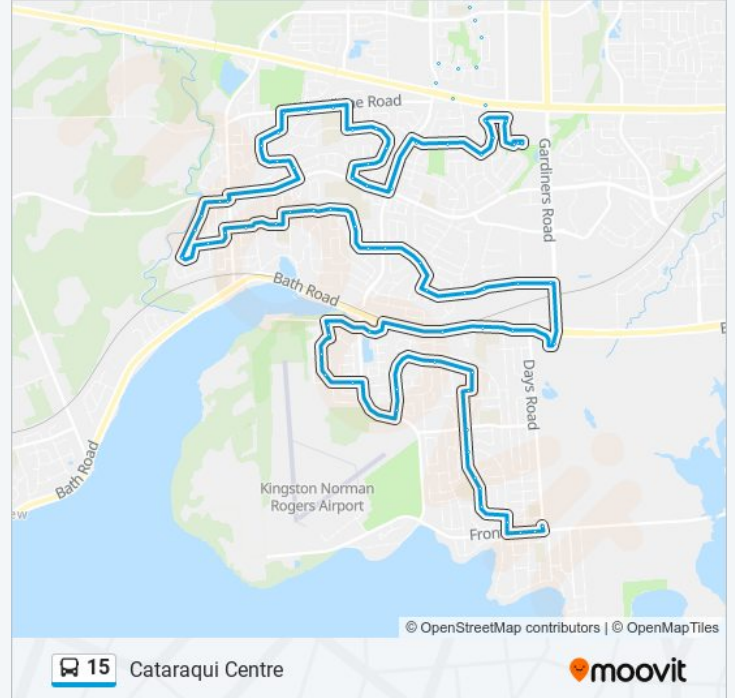

Frontenac Secondary

Bath / Mcewen

Bath / Days

Gardiners Centre

Gardiners / Bath

Development / Gardiners

Development / Justus

Development / McKay

Development / Truedell

Development / Hudson

Hudson Park

Hudson / Bayridge

Hudson / Holgate

Bayridge Park

Hudson / Downing

1116 Hudson Dr.

Hudson / Mona

Hillside / High Gate Park

Prince Charles / Brookside

Waverley / Edwin

1346 Waverley Cr.

1386 Waverley Cr.

Aylmer / Clark

768 Aylmer Cr.

808 Aylmer Cr.

Aylmer / Collins Bay

Mona / Woodside

Mona / Dunham

988 Mona Dr.

1036 Mona Dr.

Mona / Woodbine

Woodbine / Katharine

Holy Cross Secondary