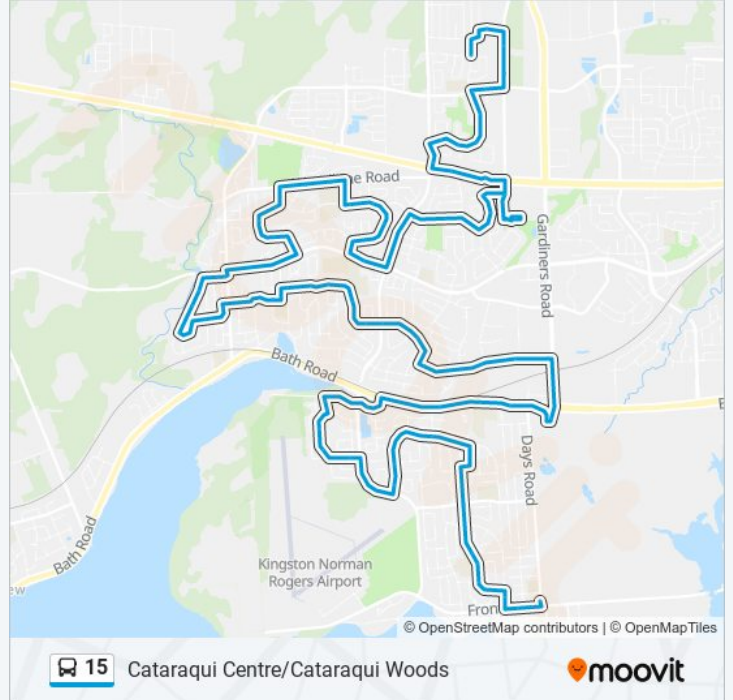

Midland / Norwest

2698 Princess St.

Princess / Bayridge

Bayridge / Princess

Cedarwood / Pinewood

Cedarwood / Sprucewood

Cedarwood / Redwood

Cedarwood / Hickorywood

Cedarwood / Cataraqui Woods

Cataraqui Woods / Bittersweet

Midland / Cataraqui Woods

1281 Midland Av.

Tivoli / Sierra

Sierra / Birchwood

**15 bus Time Schedule**

Cataraqui Centre/Cataraqui Woods Route Timetable:

Sunday	06:08
Monday	06:08 - 18:38
Tuesday	06:08 - 18:38
Wednesday	06:08 - 18:38
Thursday	06:08 - 18:38
Friday	06:08 - 18:38
Saturday	06:08

**15 bus Info**

**Direction:** Cataraqui Centre/Cataraqui Woods

**Stops:** 16

**Trip Duration:** 10 min

**Line Summary:**

**Direction: Cataraqui Woods**

83 stops

[VIEW LINE SCHEDULE](#)

Centre 70 Park And Ride

Reddendale Plaza