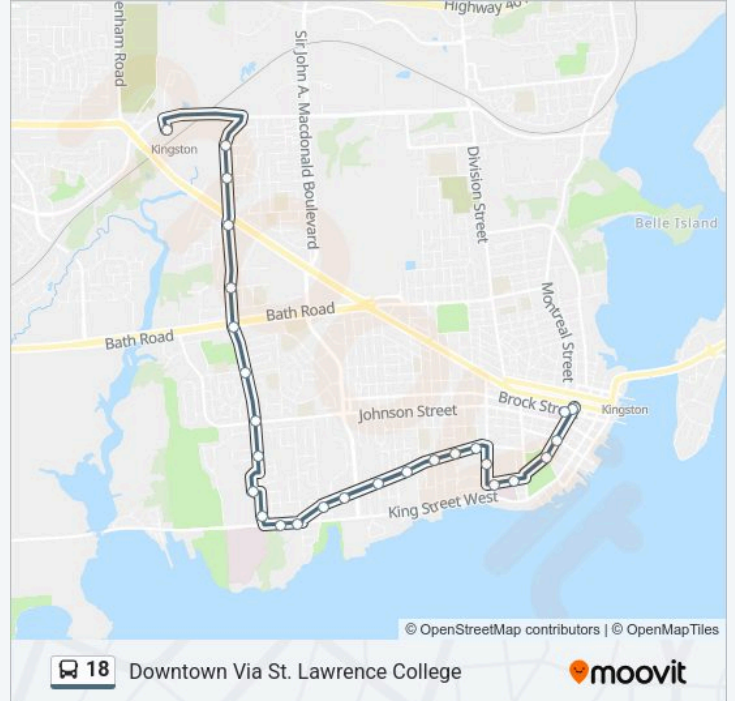

**Direction: Downtown Via St. Lawrence College**

28 stops

[VIEW LINE SCHEDULE](#)

- Via Rail Station
- Portsmouth / Old Quarry
- Portsmouth / Mohawk
- Portsmouth / Howard
- Portsmouth / Phillips
- Portsmouth / Bath
- Portsmouth / Miles
- Portsmouth / Johnson
- Portsmouth / Curtis
- St. Lawrence College
- Portsmouth / Baiden
- Beechgrove
- King / Mowat
- Union / Yonge
- Queen's West Campus
- Union / Pembroke
- Union / Hillcroft
- Union / Beverley
- Union / Albert
- Union / Alfred
- Ellis Hall

**18 bus Info**

**Direction:** Downtown Via St. Lawrence College

**Stops:** 28

**Trip Duration:** 28 min

**Line Summary:**

Queen's / Kingston General Hospital

Stuart / George

Bagot / West

Bagot / Earl

Downtown

Downtown

Downtown

**Direction: Train Station**

34 stops

[VIEW LINE SCHEDULE](#)

Downtown

**18 bus Info**

**Direction:** Train Station

**Stops:** 34

**Trip Duration:** 28 min

**Line Summary:**

Portsmouth / Calderwood  
St. Lawrence College  
Portsmouth / Calderwood  
Kfl&A Health Unit  
Portsmouth / Johnson  
Portsmouth / Miles  
Portsmouth / Van Order  
Portsmouth / Elmwood  
Portsmouth / Phillips  
Portsmouth / Fairview  
Portsmouth / Valleyview  
Portsmouth / Howard  
Portsmouth / Hampstead  
Portsmouth / Glengarry  
Portsmouth / Old Quarry  
Via Rail Station