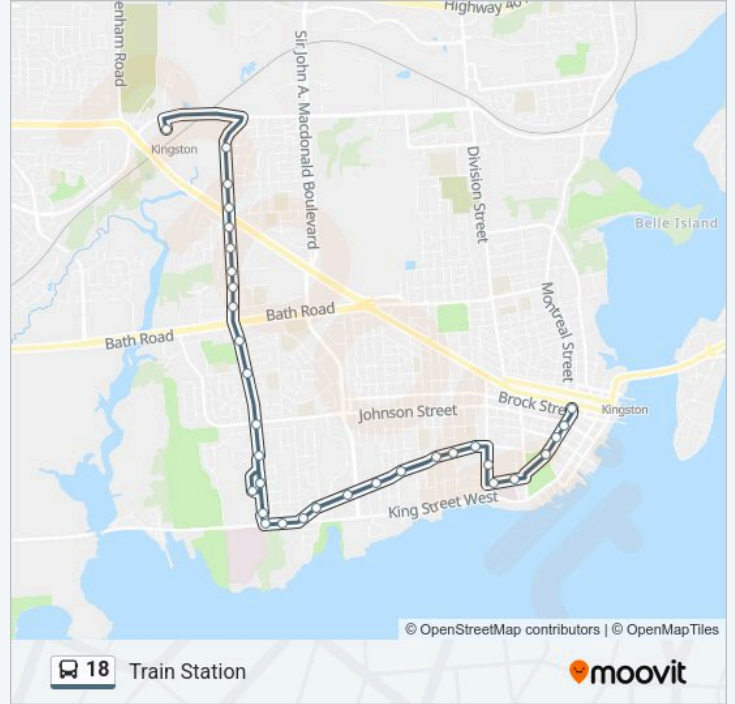

**18 bus Info**

**Direction:** Downtown Via St. Lawrence College

**Stops:** 28

**Trip Duration:** 28 min

**Line Summary:**

Queen's / Kingston General Hospital

Stuart / George

Bagot / West

Bagot / Earl

Downtown

Downtown

Downtown

**Direction: Train Station**

34 stops

[VIEW LINE SCHEDULE](#)

Downtown

**18 bus Info**

**Direction:** Train Station

**Stops:** 34

**Trip Duration:** 28 min

**Line Summary:**

Portsmouth / Calderwood  
St. Lawrence College  
Portsmouth / Calderwood  
Kfl&A Health Unit  
Portsmouth / Johnson  
Portsmouth / Miles  
Portsmouth / Van Order  
Portsmouth / Elmwood  
Portsmouth / Phillips  
Portsmouth / Fairview  
Portsmouth / Valleyview  
Portsmouth / Howard  
Portsmouth / Hampstead  
Portsmouth / Glengarry  
Portsmouth / Old Quarry  
Via Rail Station