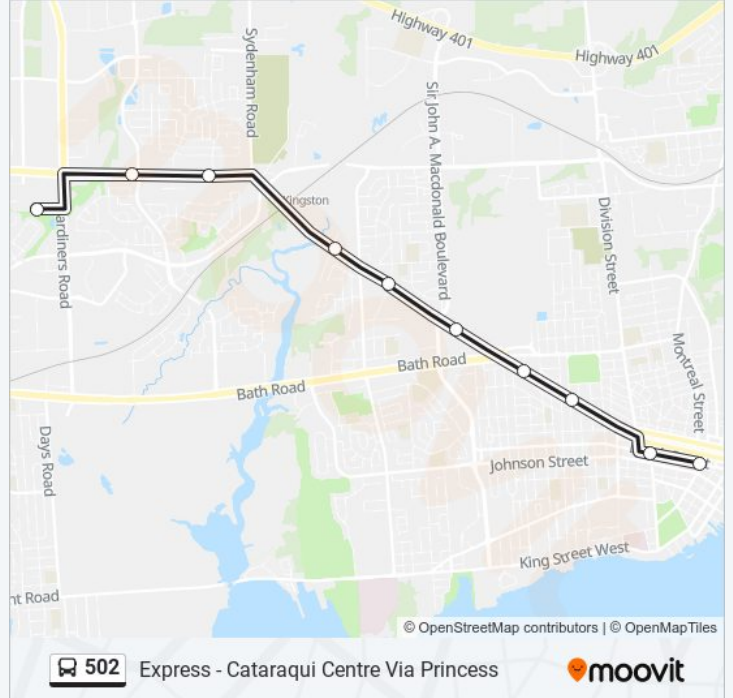

Direction: Express - Cataraqi Centre Via Princess

11 stops

[VIEW LINE SCHEDULE](#)

- Downtown
- Brock / Barrie
- Princess / Nelson
- Princess / Tower
- 1055 Princess St.
- 1255 Princess St.
- Princess / Parkway
- Princess / Andersen
- Princess / Augusta
- Princess / Centennial
- Cataraqi Centre

502 bus Time Schedule

Express - Cataraqi Centre Via Princess Route
Timetable:

Sunday	06:30 - 23:30
Monday	05:55 - 23:30
Tuesday	05:55 - 23:30
Wednesday	05:55 - 23:30
Thursday	05:55 - 23:30
Friday	05:55 - 23:30
Saturday	06:30 - 23:30

502 bus Info

Direction: Express - Cataraqi Centre Via Princess

Stops: 11

Trip Duration: 22 min

Line Summary:

Direction: Express - Downtown Via Bayridge/Front

16 stops

[VIEW LINE SCHEDULE](#)

- Cataraqui Centre
- Princess / Bayridge
- Bayridge / Milford
- Bayridge Centre
- Bayridge / Hudson
- Bayridge / Acadia
- Jim Beattie Park
- Henderson / Mcewen
- Centre 70 Park And Ride
- Invista
- King / Trailhead
- King / Portsmouth
- King / Sir John A. Macdonald
- The Isabel/Tett Centres
- Queen's / Kingston General Hospital
- Downtown