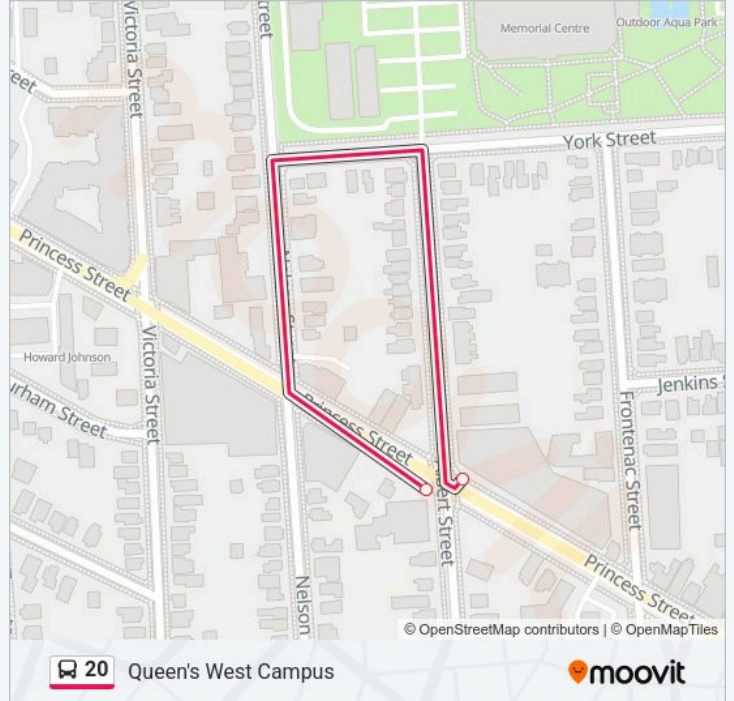

 **20 Line**

Queen's West Campus

Get The App

The 20 bus line (Queen's West Campus) has 2 routes. For regular weekdays, their operation hours are:

(1) Queen's West Campus: 08:00-17:12(2) Princess/Albert: 08:15-17:15

Use the Moovit App to find the closest 20 bus station near you and find out when is the next 20 bus arriving.

Direction: Queen's West Campus

14 stops

[VIEW LINE SCHEDULE](#)

King / Sir John A. Macdonald

Princess / Albert

Union / Willingdon

Union / Pembroke

Union / Yonge

Queen's West Campus

20 bus Time Schedule

Queen's West Campus Route Timetable:

Monday	08:00-17:12
Tuesday	08:00-17:12
Wednesday	08:00-17:12
Thursday	08:00-17:12
Friday	08:00-17:12
Saturday	Not Operational
Sunday	Not Operational

20 bus Info

Direction: Queen's West Campus

Stops: 14

Trip Duration: 6 min

Line Summary:

Direction: Princess/Albert

10 stops

[VIEW LINE SCHEDULE](#)