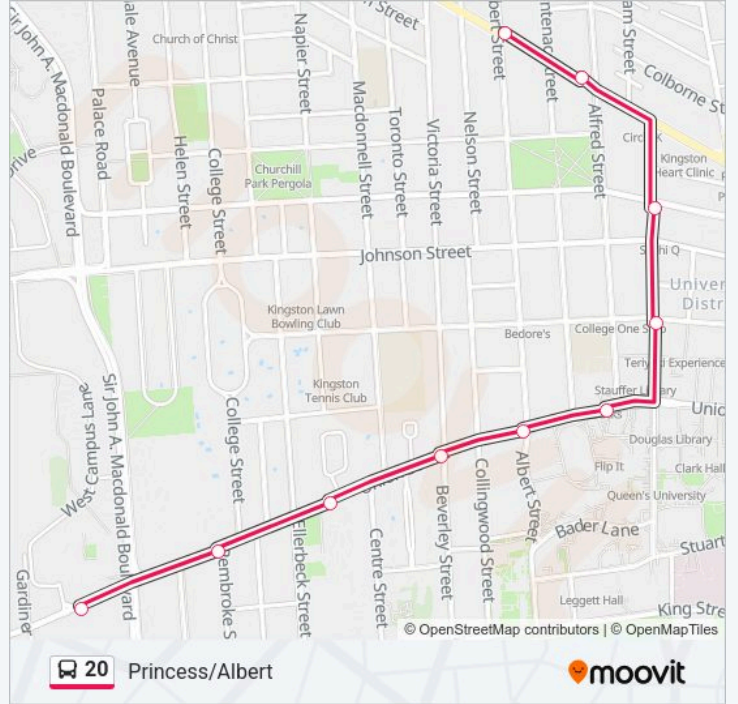

20 bus time schedules and route maps are available in an offline PDF at moovitapp.com. Use the Moovit App to see live bus times, train schedule or subway schedule, and step-by-step directions for all public transit in Kingston.

© 2025 Moovit - All Rights Reserved