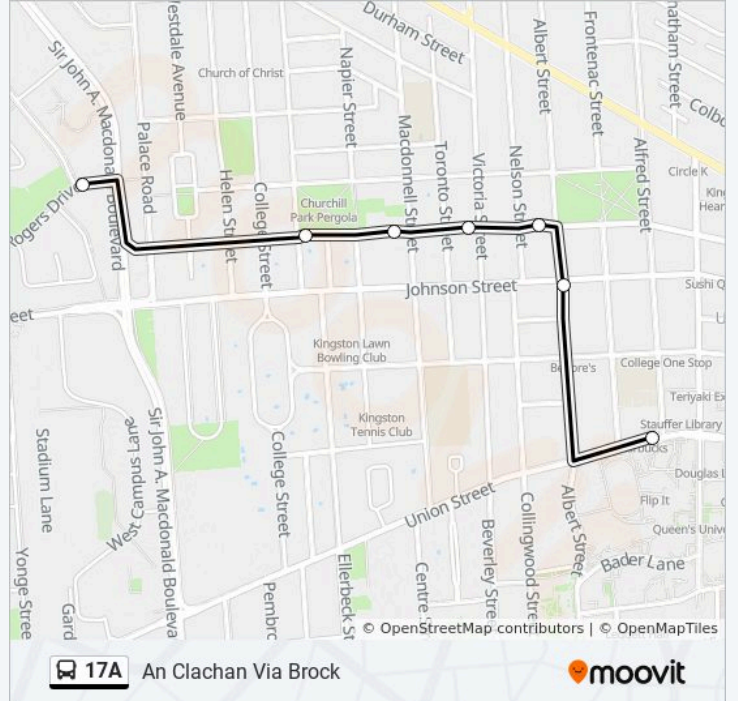

Use the Moovit App to find the closest 17A bus station near you and find out when is the next 17A bus arriving.

Direction: An Clachan Via Brock

7 stops

[VIEW LINE SCHEDULE](#)

Union / Alfred

Albert / Johnson

Brock / Albert

Brock / Victoria

Brock / Macdonnell

Brock / Regent

Norman Rogers / Van Order

17A bus Time Schedule

An Clachan Via Brock Route Timetable:

| | |
|-----------|---------------|
| Sunday | 00:01 - 23:31 |
| Monday | 00:01 - 23:31 |
| Tuesday | 00:01 - 23:31 |
| Wednesday | 00:01 - 23:31 |
| Thursday | 00:01 - 23:31 |
| Friday | 00:01 - 23:31 |
| Saturday | 00:01 - 23:31 |

17A bus Info

Direction: An Clachan Via Brock

Stops: 7

Trip Duration: 6 min

Line Summary:

Direction: An Clachan Via Queen's Main Campus

5 stops

[VIEW LINE SCHEDULE](#)

17A bus Info

Direction: An Clachan Via Queen's Main Campus

Stops: 5

Trip Duration: 5 min

Line Summary:

17A bus time schedules and route maps are available in an offline PDF at moovitapp.com. Use the Moovit App to see live bus times, train schedule or subway schedule, and step-by-step directions for all public transit in Kingston.