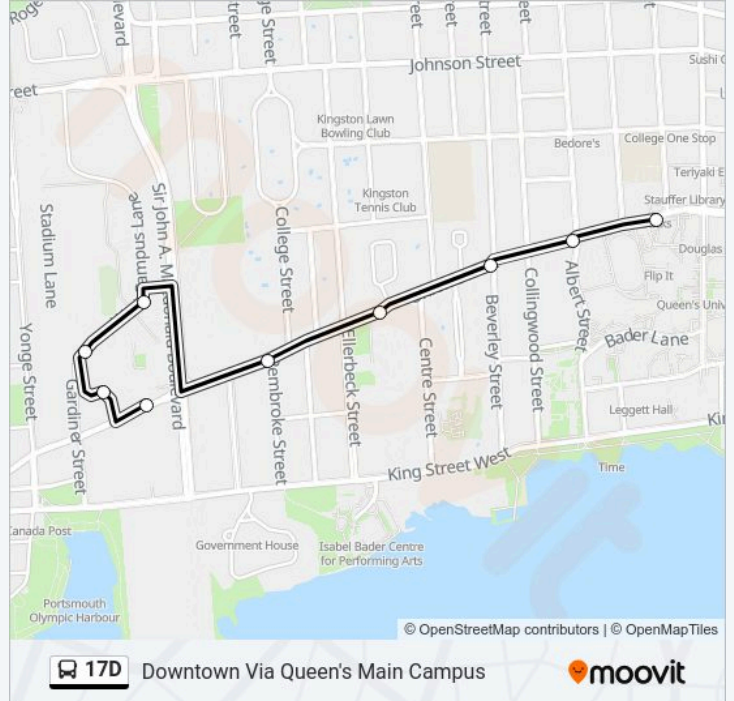

 17D Line

Downtown Via Queen's Main Campus

[Get The App](#)

The 17D bus line (Downtown Via Queen's Main Campus) has 2 routes. For regular weekdays, their operation hours are: (1) Downtown Via Queen's Main Campus: 00:00-02:00(2) Downtown: 00:07-02:07
Use the Moovit App to find the closest 17D bus station near you and find out when is the next 17D bus arriving.

Direction: Downtown Via Queen's Main Campus

9 stops

[VIEW LINE SCHEDULE](#)

Queen's West Campus

Duncan Mcarthur Hall

Jean Royce Hall

John Orr Tower

Union / Pembroke

Union / Hillcroft

Union / Beverley

Union / Albert

Union / Alfred

17D bus Time Schedule

Downtown Via Queen's Main Campus Route

Timetable:

Monday	00:00-02:00
Tuesday	23:00-02:00
Wednesday	23:00-02:00
Thursday	23:00-02:00
Friday	23:00-02:00
Saturday	23:00-02:00
Sunday	20:30-02:00

17D bus Info**Direction:** Downtown Via Queen's Main Campus**Stops:** 9**Trip Duration:** 7 min**Line Summary:**

Direction: Downtown

8 stops

[VIEW LINE SCHEDULE](#)

Union / Alfred

Ellis Hall

Queen's / Kingston General Hospital