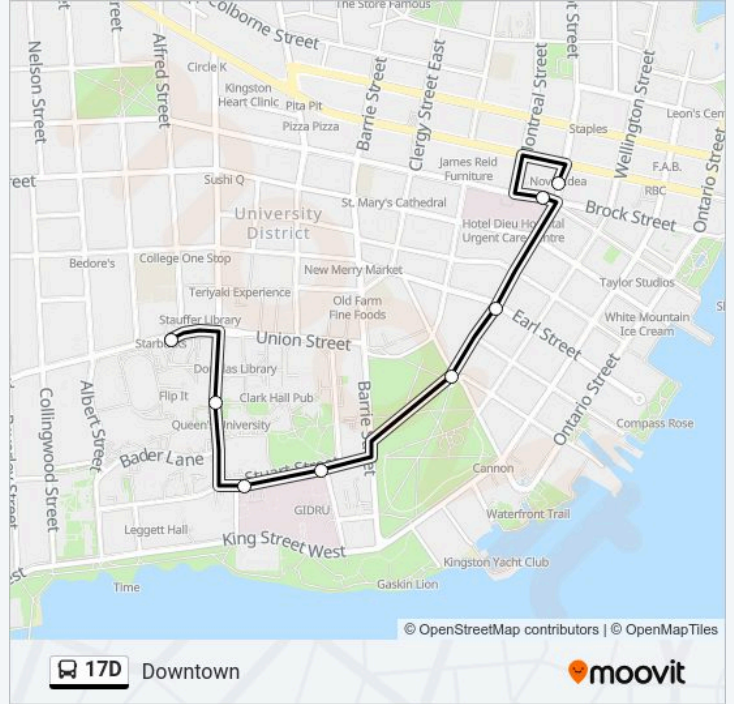

 17D Line

Downtown Via Queen's Main Campus

[Get The App](#)

The 17D bus line (Downtown Via Queen's Main Campus) has 2 routes. For regular weekdays, their operation hours are: (1) Downtown Via Queen's Main Campus: 00:00-02:00(2) Downtown: 00:07-02:07
Use the Moovit App to find the closest 17D bus station near you and find out when is the next 17D bus arriving.

17D bus Info**Direction:** Downtown Via Queen's Main Campus**Stops:** 9**Trip Duration:** 7 min**Line Summary:**

Direction: Downtown

8 stops

[VIEW LINE SCHEDULE](#)

Union / Alfred

Ellis Hall

Queen's / Kingston General Hospital

Stuart / George

Bagot / West

Bagot / Earl

Downtown

Downtown

17D bus Time Schedule

Downtown Route Timetable:

Monday	00:07-02:07
Tuesday	23:07-02:07
Wednesday	23:07-02:07
Thursday	23:07-02:07
Friday	23:07-02:07
Saturday	23:07-02:07
Sunday	20:37-02:07

17D bus Info

Direction: Downtown

Stops: 8

Trip Duration: 6 min

Line Summary:

17D bus time schedules and route maps are available in an offline PDF at moovitapp.com. Use the Moovit App to see live bus times, train schedule or subway schedule, and step-by-step directions for all public transit in Kingston.