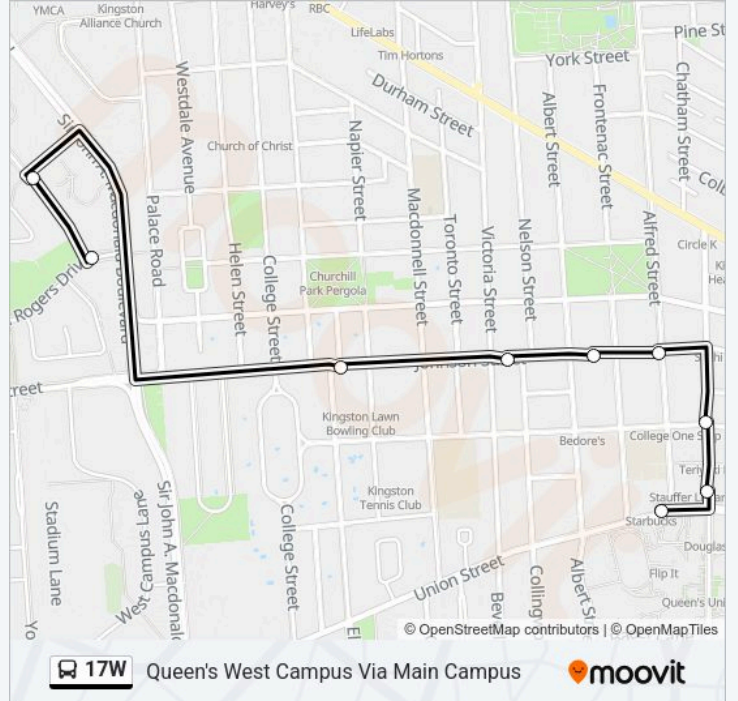

 17W Line

Queen's West Campus Via Main Campus

Get The App

The 17W bus line (Queen's West Campus Via Main Campus) has 3 routes. For regular weekdays, their operation hours are:

(1) Queen's West Campus Via Main Campus: 23:09-02:09(2) Queen's West Campus: 22:57-02:27(3) Queen's Main Campus: 23:18-02:18

Use the Moovit App to find the closest 17W bus station near you and find out when is the next 17W bus arriving.

Direction: Queen's West Campus Via Main Campus

9 stops

[VIEW LINE SCHEDULE](#)

Norman Rogers / Van Order

17W bus Time Schedule

Queen's West Campus Via Main Campus Route

Timetable:

Monday	23:09-02:09
Tuesday	23:09-02:09
Wednesday	23:09-02:09
Thursday	23:09-02:09
Friday	23:09-02:09
Saturday	23:09-02:09
Sunday	20:39-02:09

17W bus Info

Direction: Queen's West Campus Via Main Campus

Stops: 9

Trip Duration: 6 min

Line Summary:

Direction: Queen's West Campus

6 stops

[VIEW LINE SCHEDULE](#)