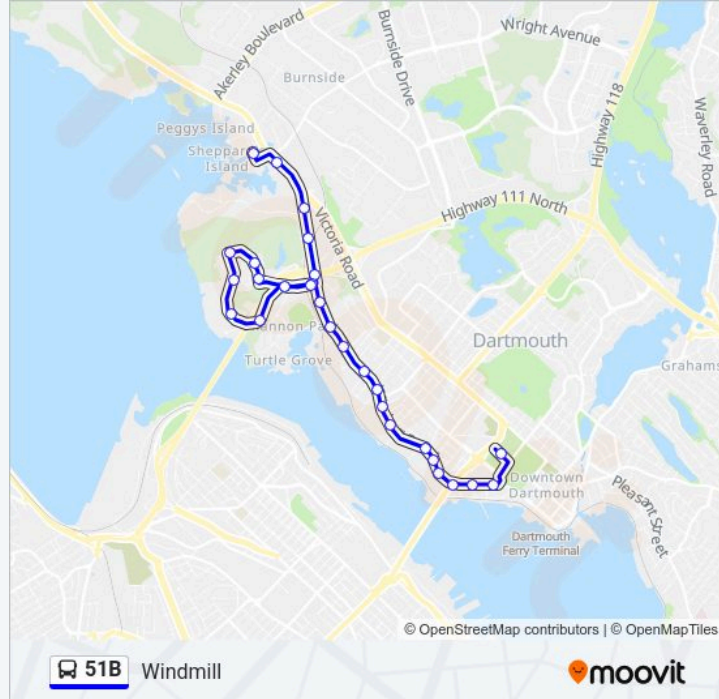

Use the Moovit App to find the closest 51B bus station near you and find out when is the next 51B bus arriving.

Direction: 51b Bridge Terminal Via Windmill

28 stops

[VIEW LINE SCHEDULE](#)

Marketplace Dr Before Bancroft Ln Bay 4 (6014)

Windmill Rd Before Sunnydale Ave (8529)

Windmill Rd Before Nivens Ave (8526)

Windmill Rd Opposite Wallace St (8546)

51B bus Time Schedule

51b Bridge Terminal Via Windmill Route Timetable:

Monday	06:05-18:13
Tuesday	06:05-18:13
Wednesday	06:05-18:13
Thursday	06:05-18:13
Friday	06:05-18:13
Saturday	Not Operational
Sunday	Not Operational

51B bus Info**Direction:** 51b Bridge Terminal Via Windmill**Stops:** 28**Trip Duration:** 22 min**Line Summary:**

Windmill Rd Before Elmwood Ave (8539)

Windmill Rd After Jamieson St (8540)

Windmill Rd Opposite Pelzant St (8542)

Windmill Rd Opposite Dawson St (8538)

Windmill Rd After Lyle St (8127)

Windmill Rd Before Mott St (7145)

Windmill Rd Before Wyse Rd (7196)

Bridge Terminal

Direction: 51b Wrights Cove Via Windmill

31 stops

[VIEW LINE SCHEDULE](#)