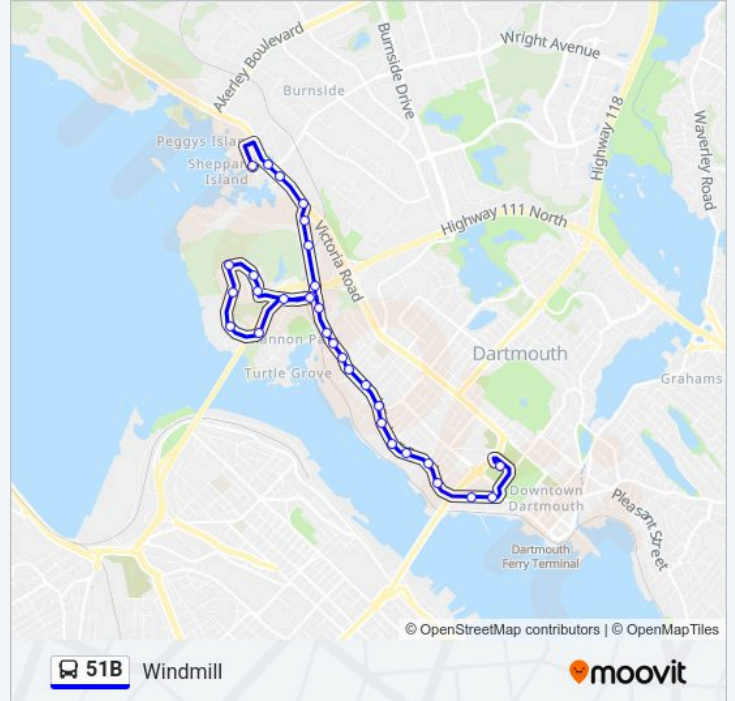

Direction: 51b Wrights Cove Via Windmill

Stops: 31

Trip Duration: 23 min

Line Summary:

Hudson Way Before Princess Margaret Blvd (2298)

Princess Margaret Blvd After Killkee Gate (8074)

Princess Margaret Blvd at Civic 55 (8072)

Princess Margaret Blvd at Civic 40 (8071)

Princess Margaret Blvd After Hudson Way (8070)

Princess Margaret Blvd Before Windmill Rd (8078)

Windmill Rd Before Waddell Ave (8511)

Windmill Rd at Civic 520 (8518)

Windmill Rd Before Victoria Rd (8519)

Windmill Rd After Victoria Rd (8514)

Windmill Rd Before Wright Ave (8520)

Windmill Rd After Wright Ave Bay 1 (8515)

Marketplace Dr Before Bancroft Ln Bay 4 (6014)

51B bus time schedules and route maps are available in an offline PDF at moovitapp.com. Use the Moovit App to see live bus times, train schedule or subway schedule, and step-by-step directions for all public transit in Halifax.