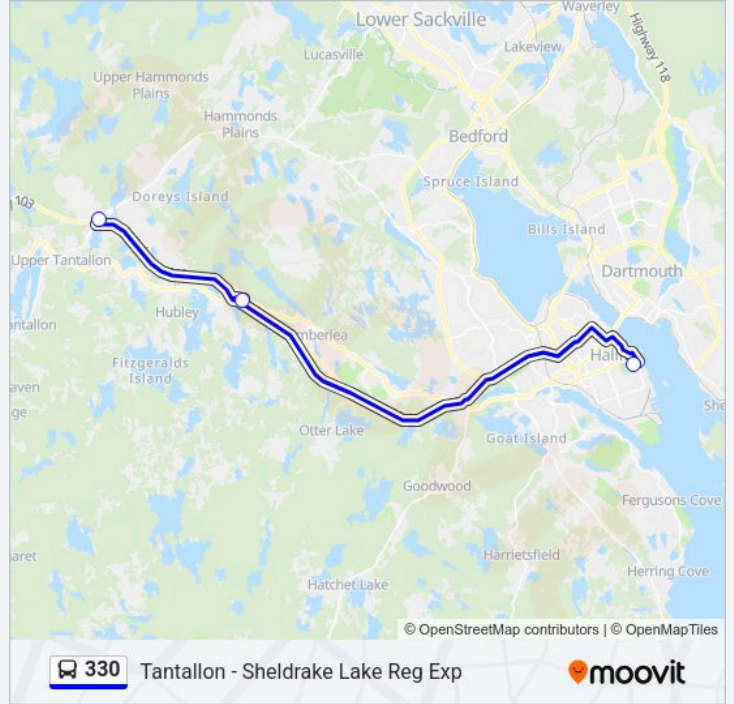

330 bus time schedules and route maps are available in an offline PDF at moovitapp.com. Use the Moovit App to see live bus times, train schedule or subway schedule, and step-by-step directions for all public transit in Halifax.

© 2025 Moovit - All Rights Reserved