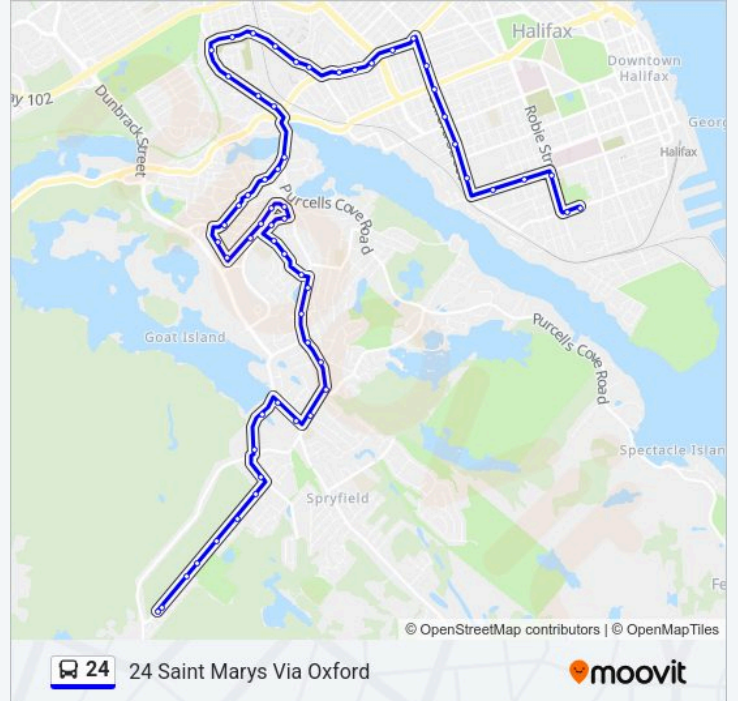

Ridgevalley Rd After Limerick Rd (8167)

Cowie Hill Rd After Limerick Rd (6515)

Cowie Hill Rd After Margate Dr (6516)

Margaret Rd Before Civic 43 (7183)

Margaret Rd Before Mountain Rd (7182)

Mountain Rd After Civic 17 (7253)

Mountain Rd Before Wildwood Ave (7254)

Tamarack Dr After Mountain Rd (8371)

Tamarack Dr After Medina Ct (8370)

Osborne St Before Sunset Ave (7396)

Osborne St After Marriott St (7186)

Osborne St Before Withrod Dr (7188)

Osborne St Before Sullivan Terr (8578)

Herring Cove Rd Before Melwood Ave (6900)

Herring Cove Rd Before Purcells Cove Rd (6903)

Joseph Howe Dr After Clinton Ave (7006)

Joseph Howe Dr Before Lexington Ave (7007)

Joseph Howe Dr Before Ascot Ave (7005)

Joseph Howe Dr After Murdoch Ave (7011)

Mumford Rd Opposite Hemlock St (7279)

Mumford Rd After Olivet St (7277)

Mumford Terminal

Mumford Rd Opposite St Agnes School (7283)

Mumford Rd Before Leppert St (7274)

Chebucto Rd Before Quinn St (6409)

Chebucto Rd Before Benjamin Green Dr (6403)

Chebucto Rd Before Newton Ave (6407)

Chebucto Rd Before Elm St (6406)

North St Before Oxford St (7355)

Oxford St After Oak St (7420)

Oxford St After Quinpool Rd (7412)

Oxford St Before Jubilee Rd (2308)