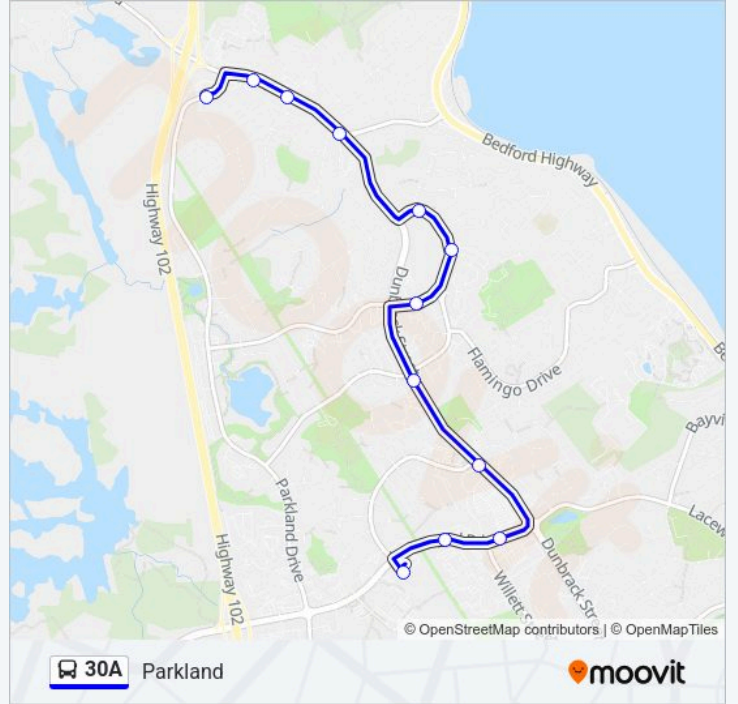

Direction: 30a Parkland

20 stops

[VIEW LINE SCHEDULE](#)

Lacewood Terminal

Thomas Raddall Dr After Lacewood Dr (9086)

Thomas Raddall Dr Opposite Civic 210 (9087)

Thomas Raddall Dr Before Regency Park Dr (9088)

Line Summary:

Direction: 30a Lacewood Terminal

12 stops

[VIEW LINE SCHEDULE](#)

- Parkland Dr Before Kearney Lake Rd (9030)
- Kearney Lake Rd After Broadholme Ln (7015)
- Kearney Lake Rd Opposite Civic 83 (7028)
- Kearney Lake Rd After Wedgewood Ave (7023)
- Wentworth Dr After Dunbrack St (2001)
- Wentworth Dr Before Eliza Ritchie Cr (2002)
- Ruth Goldbloom Dr Before Dunbrack St (2007)
- Dunbrack St After Langbrae Dr (6596)
- Dunbrack St After Radcliffe Dr (6599)
- Lacewood Dr Before Willett St (6660)
- Lacewood Dr After Willett St (7072)
- Lacewood Terminal

30A bus Time Schedule

30a Lacewood Terminal Route Timetable:

Monday	06:42-00:11
Tuesday	05:42-23:11
Wednesday	05:42-23:11
Thursday	05:42-23:11
Friday	05:42-23:11
Saturday	06:30-23:30
Sunday	06:12-23:13

30A bus Info

Direction: 30a Lacewood Terminal

Stops: 12

Trip Duration: 12 min

Line Summary:

30A bus time schedules and route maps are available in an offline PDF at moovitapp.com. Use the Moovit App to see live bus times, train schedule or subway schedule, and step-by-step directions for all public transit in Halifax.