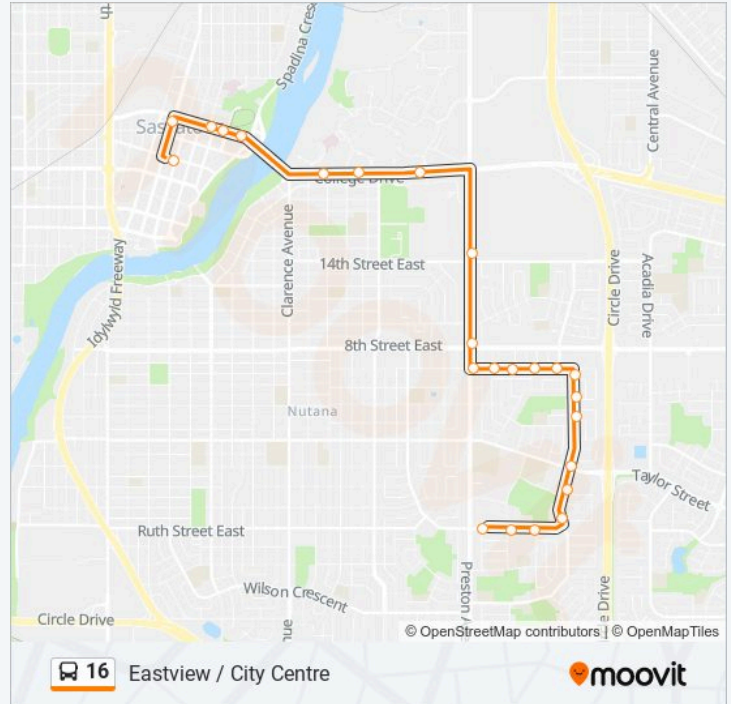

Use the Moovit App to find the closest 16 bus station near you and find out when is the next 16 bus arriving.

**Direction: Eastview Via Preston**

34 stops

[VIEW LINE SCHEDULE](#)

- City Centre Hub
- 3rd / 24th Street
- 25th Street / 3rd Avenue
- 25th Street / 4th Avenue
- 25th Street / 5th Avenue
- 25th Street / 6th Avenue
- 25th Street / Spadina
- College / Munroe
- University-Place Riel Hub
- Campus / Kinesiology
- Campus / Campus Drive
- College / Field House
- Preston / 14th Street
- Preston Avenue / Main Street
- Preston / 8th Street
- 7th Street / Preston
- Early / 7th Street
- 7th Street / Conn
- Arlington / 7th Street
- Arlington / Clark
- Arlington / Early

### Direction: University Only

9 stops

[VIEW LINE SCHEDULE](#)

City Centre Hub

3rd / 24th Street

25th Street / 3rd Avenue

25th Street / 4th Avenue

25th Street / 5th Avenue

25th / 5th Avenue

City Centre Hub

Thursday

06:06 - 23:52

Friday

06:06 - 23:52

Saturday

05:54 - 23:52

### 16 bus Info

**Direction:** University Via Preston

**Stops:** 23

**Trip Duration:** 25 min

**Line Summary:**

16 bus time schedules and route maps are available in an offline PDF at [moovitapp.com](https://moovitapp.com). Use the Moovit App to see live bus times, train schedule or subway schedule, and step-by-step directions for all public transit in Saskatoon.