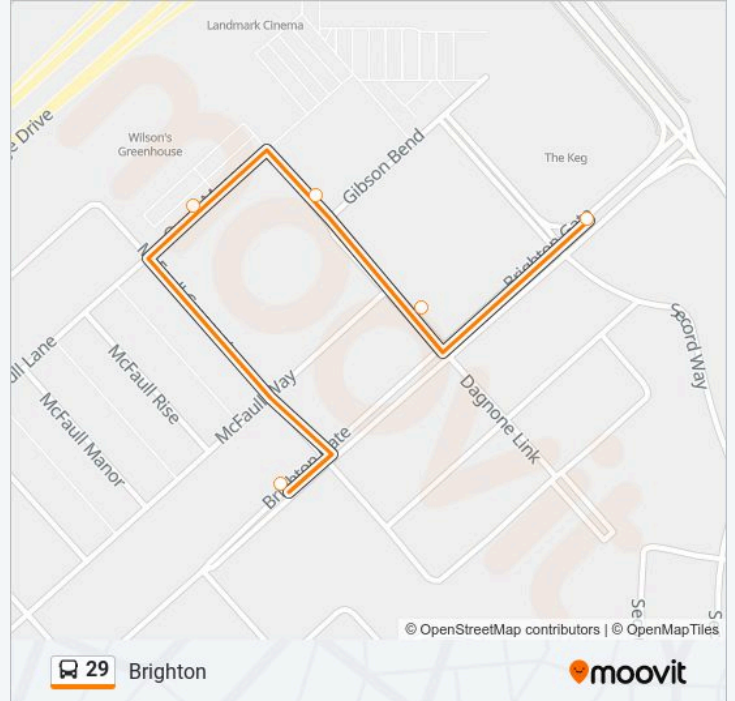

Use the Moovit App to find the closest 29 bus station near you and find out when is the next 29 bus arriving.

**Direction: Brighton**

23 stops

[VIEW LINE SCHEDULE](#)

- University-Place Riel Hub
- Campus / Commerce Court
- Campus / Agriculture Building
- 108th Street / Preston
- 108th Street / Bryans
- Egbert / 108th Street
- Egbert / 111th Street
- Egbert / 113th Street
- 115th Street / Egbert
- 115th Street / Rayner
- 115th Street / Central
- 115th St / Dunlop
- 115th Street / Kellough
- Nelson / Attridge
- Centennial Collegiate
- Lowe / Nelson
- Nelson / Heath
- Nelson / Heal
- Brighton Gate / Secord Way
- Owen Manor / Brighton
- Owen Manor / Gibson Bend

**29 bus Info**

**Direction:** Brighton

**Stops:** 23

**Trip Duration:** 36 min

**Line Summary:**

Owen Manor / Wilsons

Brighton Gate / Mcfaul Crescent

**Direction: Out Of Service**

10 stops

[VIEW LINE SCHEDULE](#)

Brighton Gate / Mcfaul Crescent

Brighton Gate / Westfield Rd

Skopik / Skopik Crescent

Brighton Boulevard / Skopik Rd

Brighton Common / Underhill Way

Brighton Common / Brighton Circle

### Direction: University

5 stops

[VIEW LINE SCHEDULE](#)

Brighton Gate / Secord Way

Owen Manor / Brighton

Owen Manor / Gibson Bend

Owen Manor / Wilsons