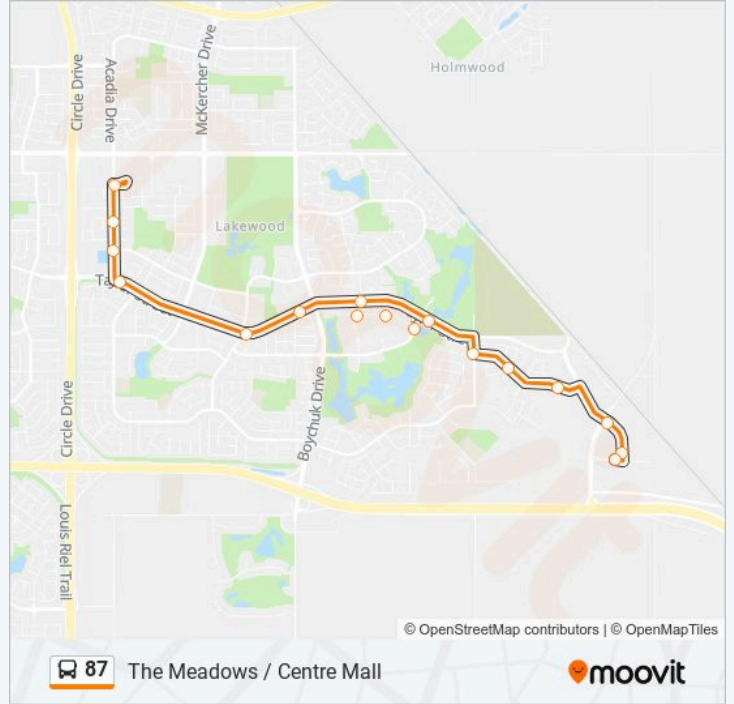

## Direction: The Meadows

16 stops

[VIEW LINE SCHEDULE](#)

- Wildwood-Centre Mall Hub
- Acadia / Haight
- Acadia / Avondale
- Taylor / Acadia
- Taylor / Mckercher
- Taylor Street / Weyakwin
- Taylor Street / Brudell
- Pawlychenko / Herold
- Pawlychenko / 135 Pawlychenko
- Pawlychenko / Slimmon
- Rosewood Gate / Hastings
- Meadows Blvd / Sinclair
- Meadows Blvd / Stilling Lane
- Meadows / Zimmerman
- Meadows Parkway / Costco
- Market Drive / Meadows

## 87 bus Time Schedule

The Meadows Route Timetable:

Sunday	Not Operational
Monday	06:50 - 18:20
Tuesday	06:50 - 18:20
Wednesday	06:50 - 18:20
Thursday	06:50 - 18:20
Friday	06:50 - 18:20
Saturday	Not Operational

## 87 bus Info

**Direction:** The Meadows

**Stops:** 16

**Trip Duration:** 15 min

**Line Summary:**

87 bus time schedules and route maps are available in an offline PDF at [moovitapp.com](https://moovitapp.com). Use the Moovit App to see live bus times, train schedule or subway schedule, and step-by-step directions for all public transit in Saskatoon.

© 2024 Moovit - All Rights Reserved