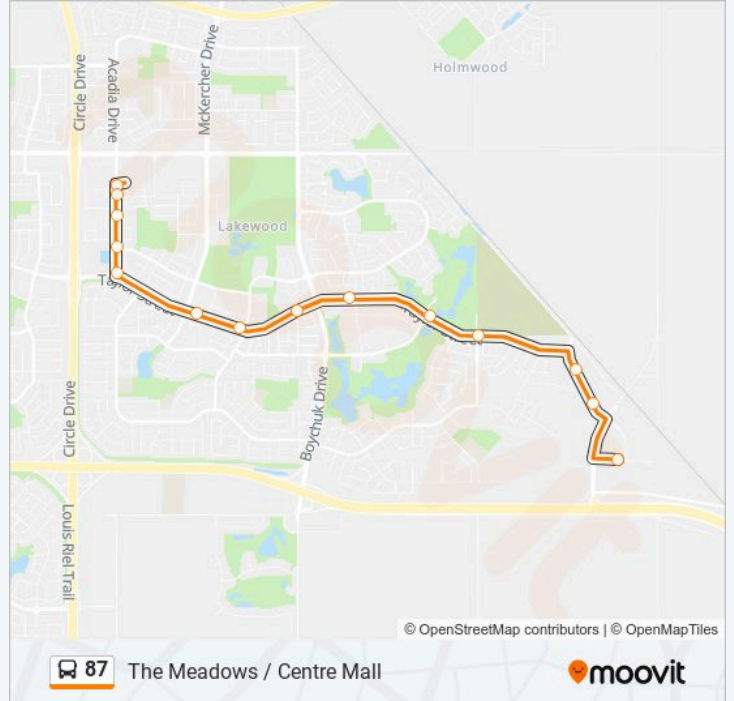

Taylor Street / Briarvale

Taylor / Brudell Road

Taylor / Heritage Crescent

Taylor / Mckercher

Acadia / Taylor

Acadia / Avondale

Acadia / Highbury

Acadia / Parkdale

### 87 bus Time Schedule

Centre Mall Route Timetable:

Sunday	Not Operational
Monday	07:05 - 18:35
Tuesday	07:05 - 18:35
Wednesday	07:05 - 18:35
Thursday	07:05 - 18:35
Friday	07:05 - 18:35
Saturday	Not Operational

### 87 bus Info

**Direction:** Centre Mall

**Stops:** 14

**Trip Duration:** 15 min

**Line Summary:**

## Direction: The Meadows

16 stops

[VIEW LINE SCHEDULE](#)

- Wildwood-Centre Mall Hub
- Acadia / Haight
- Acadia / Avondale
- Taylor / Acadia
- Taylor / Mckercher
- Taylor Street / Weyakwin
- Taylor Street / Brudell
- Pawlychenko / Herold
- Pawlychenko / 135 Pawlychenko
- Pawlychenko / Slimmon
- Rosewood Gate / Hastings
- Meadows Blvd / Sinclair
- Meadows Blvd / Stilling Lane
- Meadows / Zimmerman
- Meadows Parkway / Costco
- Market Drive / Meadows