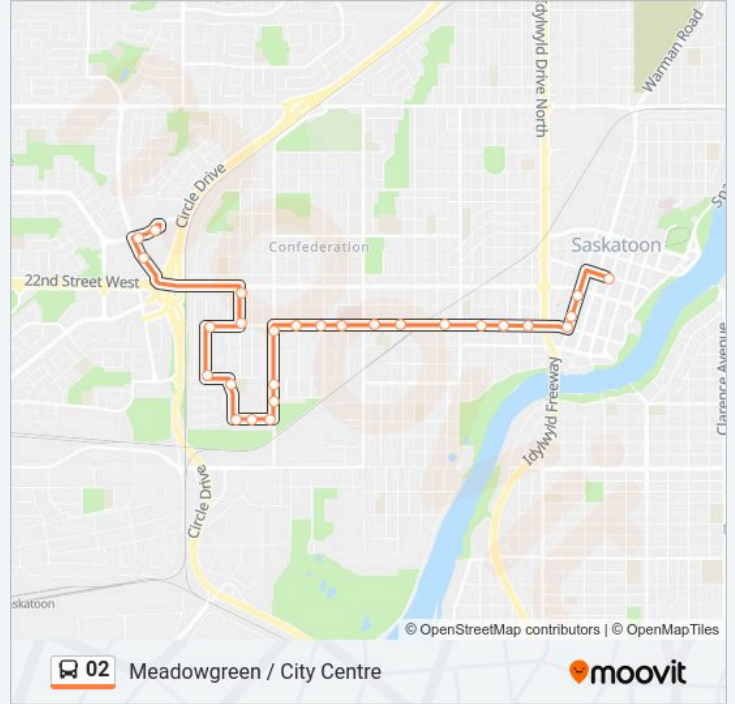

Appleby / Wardlow

Wardlow / Appleby

Winnipeg / 18th Street

20th Street / Winnipeg

Witney / 20th Street

Witney / 22nd Street

Confederation / Mall Exit

Laurier / Confederation

Confederation Hub

02 bus time schedules and route maps are available in an offline PDF at moovitapp.com. Use the Moovit App to see live bus times, train schedule or subway schedule, and step-by-step directions for all public transit in Saskatoon.

© 2025 Moovit - All Rights Reserved