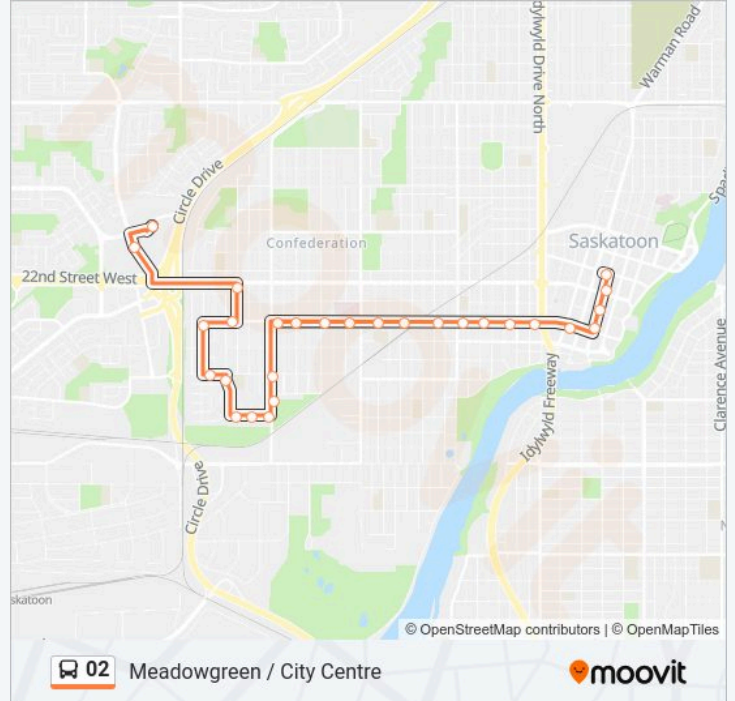

Use the Moovit App to find the closest 02 bus station near you and find out when is the next 02 bus arriving.

Direction: City Centre

28 stops

[VIEW LINE SCHEDULE](#)

- Confederation Hub
- Superstore
- Witney / 22nd Street
- 20th Street / Witney
- Winnipeg / 20th Street
- 18th Street / Winnipeg
- Wardlow / 18th Street
- Appleby / Wardlow
- Appleby / Carling
- Appleby / Avenue W
- Avenue W / 17th Street
- Avenue W / 18th Street
- 20th Street / Avenue W
- 20th Street / Avenue U
- 20th Street / Avenue S
- 20th Street / Avenue Q
- 20th Street / Columbian Pl
- 20th Street / Avenue M
- 20th Street / Avenue J
- 20th Street / Avenue H
- 20th Street / Avenue F

Stops: 28

Trip Duration: 27 min

Line Summary:

20th Street / Avenue D
 20th Street / Avenue B
 20th Street / 1st Avenue
 3rd Avenue / 20th Street
 3rd Avenue / 21st Street
 3rd / 22nd Street
 City Centre Hub

Direction: Meadowgreen

27 stops

[VIEW LINE SCHEDULE](#)

City Centre Hub
 1st Avenue / 22nd Street
 1st Avenue / 21st Street
 20th Street / 1st
 20th Street / Avenue B
 20th Street / Avenue D
 20th Street / Avenue F
 20th Street / Avenue I
 20th Street / Avenue M
 20th Street / Avenue O
 20th Street / Avenue Q
 20th Street / Avenue S
 20th Street / Avenue U
 Avenue W / 20th Street
 Avenue W / 18th Street
 Avenue W / 17th Street
 Appleby / Avenue W
 Appleby / Dundurn

Stops: 27

Trip Duration: 28 min

Line Summary:

Appleby / Wardlow

Wardlow / Appleby

Winnipeg / 18th Street

20th Street / Winnipeg

Witney / 20th Street