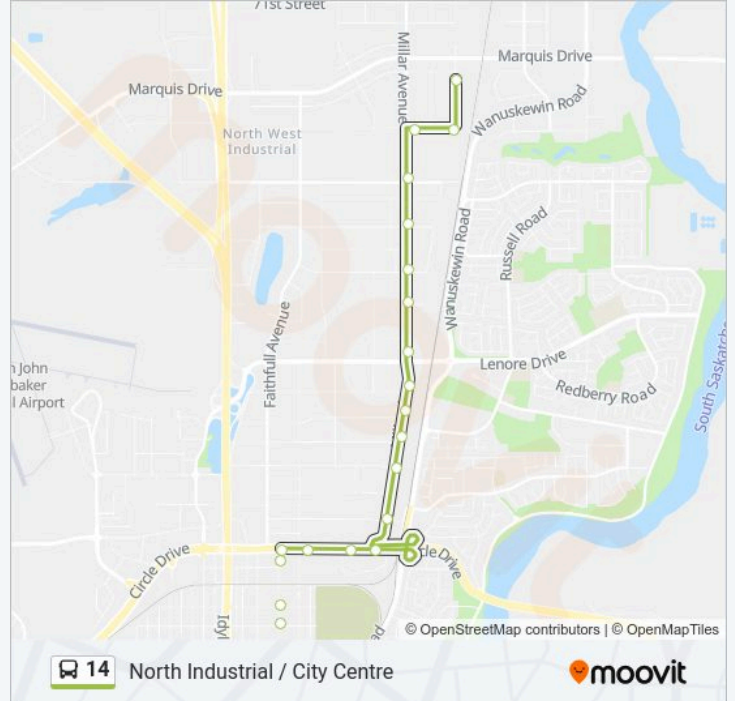

Circle / 1st Avenue

Circle / Venture

Circle / Venture Crescent

Millar / 43rd Street

Millar / 46th Street

Millar / 47th Street

Millar / 48th Street

Millar / 50th Street

Millar / 51st Street

Millar / Molaro

Millar / English

Millar / English

Millar / 60th Street

64th Street / Millar

64th Street / Mapleleaf Foods

Kochar / Sarcan

14 bus time schedules and route maps are available in an offline PDF at moovitapp.com. Use the Moovit App to see live bus times, train schedule or subway schedule, and step-by-step directions for all public transit in Saskatoon.

© 2025 Moovit - All Rights Reserved