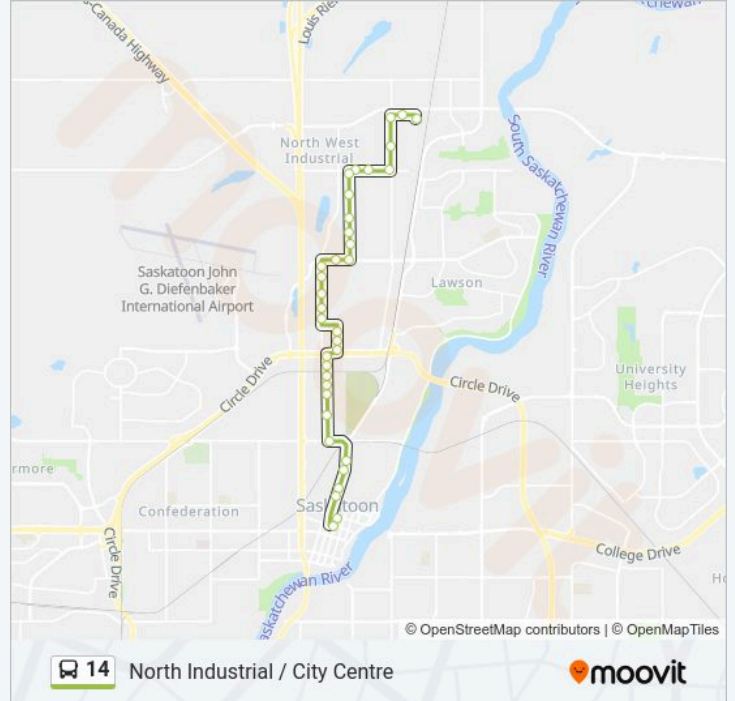

Stops: 35

Trip Duration: 31 min

Line Summary:

Faithfull / 45th Street

1st Avenue / 44th Street

1st Avenue / 43rd Street

1st Avenue / Circle

Quebec / Circle

Quebec / 41st Street

Quebec / 40th Street

Quebec / 39th Street

Quebec / 38th Street

Quebec / 36th Street

33rd Street / Quebec

2nd Avenue / Duke

2nd Avenue / Princess

2nd Avenue / Queen

2nd Avenue / 26th Street

3rd Avenue / 24th Street

City Centre Hub

Direction: North Industrial

28 stops

[VIEW LINE SCHEDULE](#)

City Centre Hub

2nd / 25th Street

2nd / 26th Street

2nd / Princess Street

2nd / Duke Street

33rd Street / 1st Avenue

Quebec / 33rd Street

Quebec / 36th

Quebec / 38th