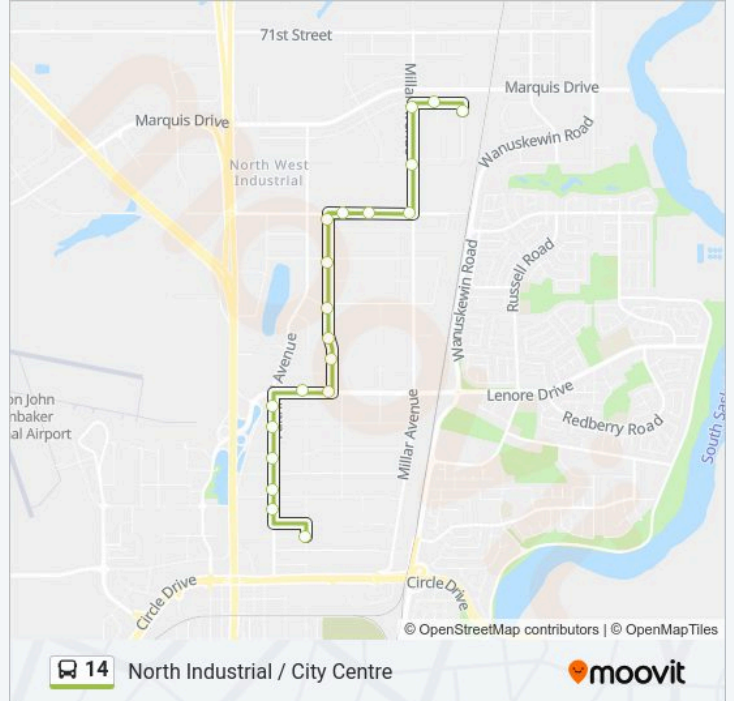

Direction: Not In Service

20 stops

[VIEW LINE SCHEDULE](#)

- Kochar / Sarcan
- 66th Street / Mitchelmore
- Millar Avenue / 66th Street
- Millar / 64th Street
- 60th Street / Millar
- 60th Street / 800-Block
- 60th Street / Miners
- Miners / 60th Street
- Miners / 58th Street
- Miners / 56th Street
- Miners / 3000-Block
- Miners / 2900-Block
- 51st Street / Miners
- 51st Street / 1st Avenue
- Faithfull / 51st Street
- Faithfull / 50th Street
- Faithfull / 48th Street
- Faithfull / 47th Street
- Faithfull / 45th Street
- 1st Avenue / 44th Street

Line Summary:

Direction: City Centre

35 stops

[VIEW LINE SCHEDULE](#)

- Kochar / Sarcan
- 66th Street / Mitchelmore
- Millar Avenue / 66th Street
- Millar / 64th Street
- 60th Street / Millar
- 60th Street / 800-Block
- 60th Street / Miners
- Miners / 60th Street
- Miners / 58th Street
- Miners / 56th Street
- Miners / 3000-Block
- Miners / 2900-Block
- 51st Street / Miners
- 51st Street / 1st Avenue
- Faithfull / 51st Street
- Faithfull / 50th Street
- Faithfull / 48th Street
- Faithfull / 47th Street

Stops: 35

Trip Duration: 31 min

Line Summary:

Faithfull / 45th Street

1st Avenue / 44th Street

1st Avenue / 43rd Street

1st Avenue / Circle

Quebec / Circle

2nd / 25th Street

2nd / 26th Street

2nd / Princess Street

2nd / Duke Street

33rd Street / 1st Avenue

Quebec / 33rd Street

Quebec / 36th

Quebec / 38th