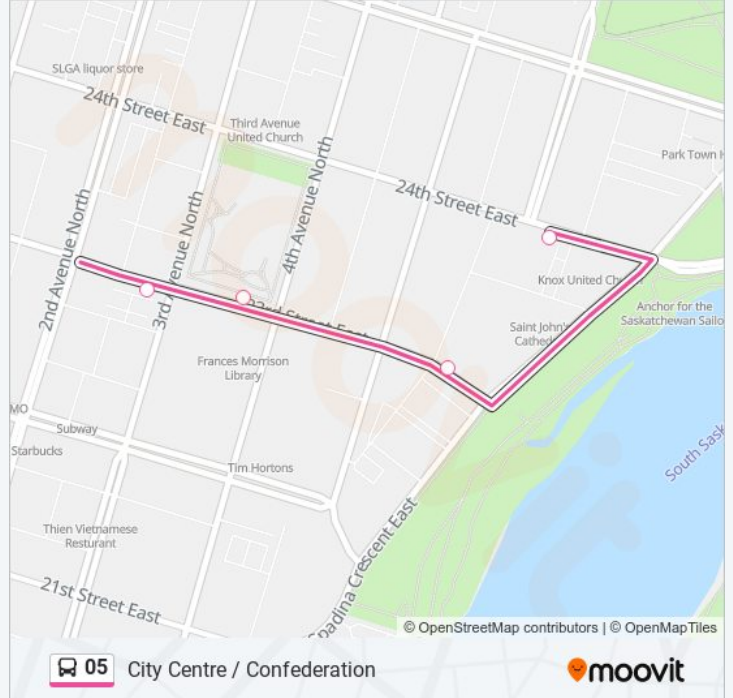

05 bus Info

Direction: City Centre

Stops: 26

Trip Duration: 21 min

Line Summary:

23rd Street / 1st Avenue

City Centre Hub

24th Street / 4th Avenue

24th Street / 6th Avenue

Direction: City Centre

4 stops

[VIEW LINE SCHEDULE](#)

24th Street / 6th Avenue

23rd Street / Spadina

23rd Street / 4th Avenue

City Centre Hub

05 bus Info

Direction: City Centre

Stops: 4

Trip Duration: 5 min

Line Summary:

Direction: Confederation Terminal

26 stops

[VIEW LINE SCHEDULE](#)

05 bus Info

Direction: Confederation Terminal

Stops: 26

Trip Duration: 22 min

Line Summary:

Avenue W / 29th Street

Witney / 29th Street

Witney / Rylston