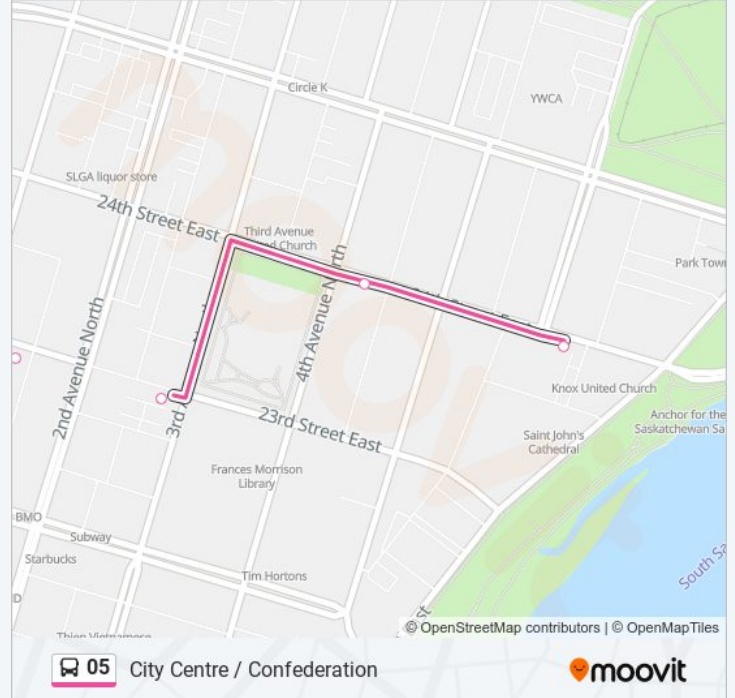

Direction: City Centre

26 stops

[VIEW LINE SCHEDULE](#)

- Confederation Hub
- Superstore
- Witney / 22nd Street
- Witney / Bedford
- Witney / Rusholme
- Witney / Rylston
- 29th Street / Witney
- 29th Street / Avenue W
- Rusholme / Avenue W
- Rusholme / Avenue T
- Rusholme / Avenue R
- Rusholme / Avenue P
- Rusholme / Leif Erickson
- Rusholme / Avenue M
- Rusholme / Avenue J
- Avenue H / Rusholme
- 23rd Street / Avenue G
- 23rd Street / Avenue F
- 23rd Street / Avenue C
- Jamieson / Avenue B
- 23rd Street / Wall
- 23rd Street / Pacific

05 bus Info

Direction: City Centre

Stops: 26

Trip Duration: 21 min

Line Summary:

23rd Street / 1st Avenue

City Centre Hub

24th Street / 4th Avenue

24th Street / 6th Avenue

Direction: City Centre

4 stops

[VIEW LINE SCHEDULE](#)

24th Street / 6th Avenue

23rd Street / Spadina

23rd Street / 4th Avenue

City Centre Hub

05 bus Info

Direction: Confederation Terminal

Stops: 26

Trip Duration: 22 min

Line Summary:

Avenue W / 29th Street

Witney / 29th Street

Witney / Rylston