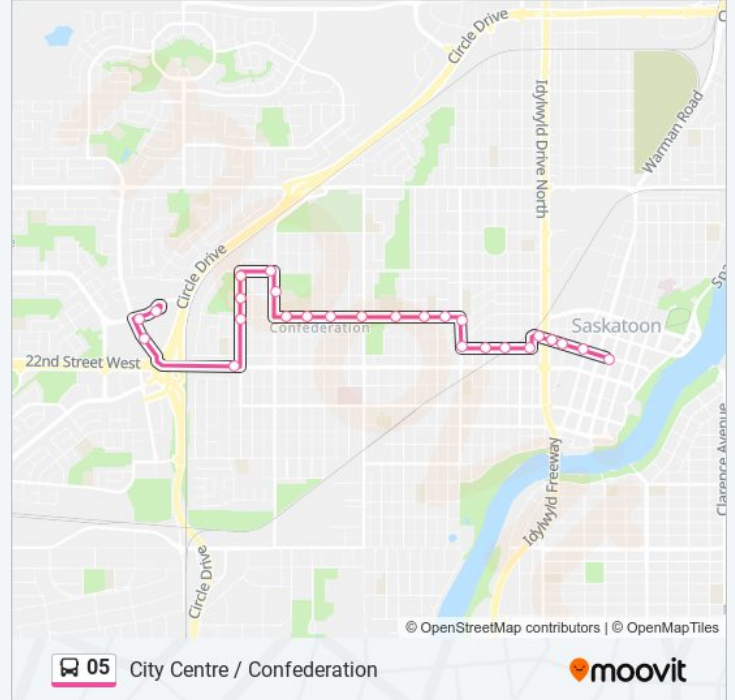

05 bus Info

Direction: City Centre

Stops: 26

Trip Duration: 21 min

Line Summary:

23rd Street / 1st Avenue

City Centre Hub

24th Street / 4th Avenue

24th Street / 6th Avenue

Direction: City Centre

4 stops

[VIEW LINE SCHEDULE](#)

24th Street / 6th Avenue

23rd Street / Spadina

23rd Street / 4th Avenue

City Centre Hub

05 bus Info

Direction: Confederation Terminal

Stops: 26

Trip Duration: 22 min

Line Summary:

Avenue W / 29th Street

Witney / 29th Street

Witney / Rylston

Witney / Rusholme

22nd Street / Witney

Confederation / Mall Exit

Laurier / Confederation

Confederation Hub

05 bus time schedules and route maps are available in an offline PDF at moovitapp.com. Use the Moovit App to see live bus times, train schedule or subway schedule, and step-by-step directions for all public transit in Saskatoon.