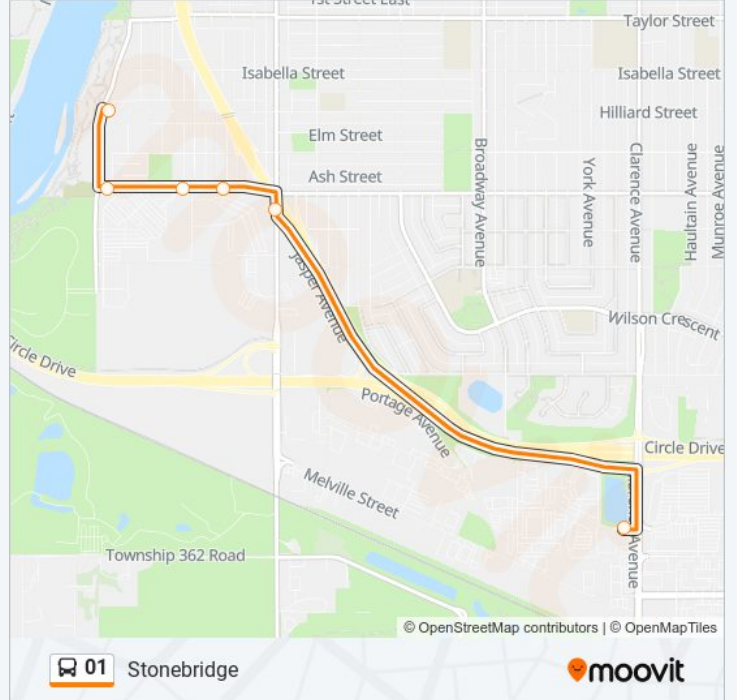

Direction: Exhibition

19 stops

[VIEW LINE SCHEDULE](#)

City Centre Hub

3rd Avenue / 22nd Street

3rd Avenue / 21st Street

3rd / 20th

19th Street / 2nd Avenue

01 bus Info

Direction: Not In Service

Stops: 5

Trip Duration: 4 min

Line Summary:

Direction: Stonebridge

6 stops

[VIEW LINE SCHEDULE](#)

- Hilliard / St Henry
- Ruth / Saint Henry
- Ruth / Herman
- Ruth / St Patrick
- Lorne / Exhibition Grounds
- Brand / Clarence

01 bus Time Schedule

Stonebridge Route Timetable:

Sunday	08:46 - 20:46
Monday	08:46 - 20:46
Tuesday	05:48 - 23:46
Wednesday	05:48 - 23:46
Thursday	05:48 - 23:46
Friday	05:48 - 23:46
Saturday	06:48 - 23:46

01 bus Info

Direction: Stonebridge

Stops: 6

Trip Duration: 5 min

Line Summary:

01 bus time schedules and route maps are available in an offline PDF at moovitapp.com. Use the [Moovit App](#) to see live bus times, train schedule or subway schedule, and step-by-step directions for all public transit in Saskatoon.