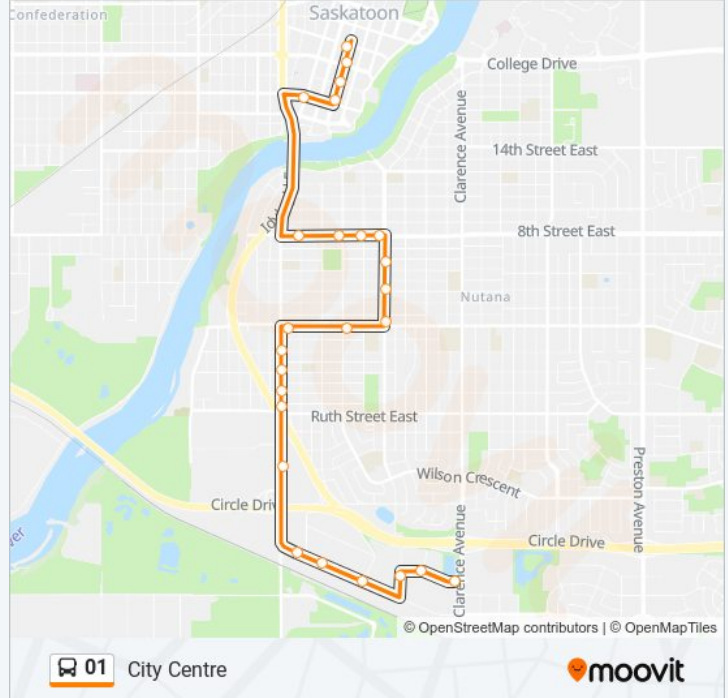

Direction: City Centre

25 stops

[VIEW LINE SCHEDULE](#)

- Brand / Clarence
- Brand / Brand Place
- Brand / Mitsubishi
- Melville / Portage
- Melville / Actionwear
- Melville / Lorne
- Lorne / Early's
- Lorne / Ruth
- Lorne / Adelaide
- Lorne / Hilliard
- Lorne / Isabella
- Taylor Street / Lorne
- Taylor / Victoria
- Broadway / Taylor
- Broadway / 3rd Street
- Broadway / 6th Street
- 8th Street / Broadway
- 8th Street / Eastlake
- 8th Street / Victoria
- 8th Street / Mcpherson
- 20th Street / 1st Avenue
- 3rd Avenue / 20th Street

01 bus Info

Direction: City Centre

Stops: 25

Trip Duration: 23 min

Line Summary:

3rd Avenue / 21st Street

3rd / 22nd Street

City Centre Hub

Direction: Exhibition

19 stops

[VIEW LINE SCHEDULE](#)

City Centre Hub

3rd Avenue / 22nd Street

3rd Avenue / 21st Street

3rd / 20th

19th Street / 2nd Avenue

8th Street / Mcpherson

8th Street / Victoria

8th Street / Eastlake

Broadway / 8th Street

Broadway / 6th Street

Broadway / 3rd Street

Broadway / 1st Street

Taylor / Victoria