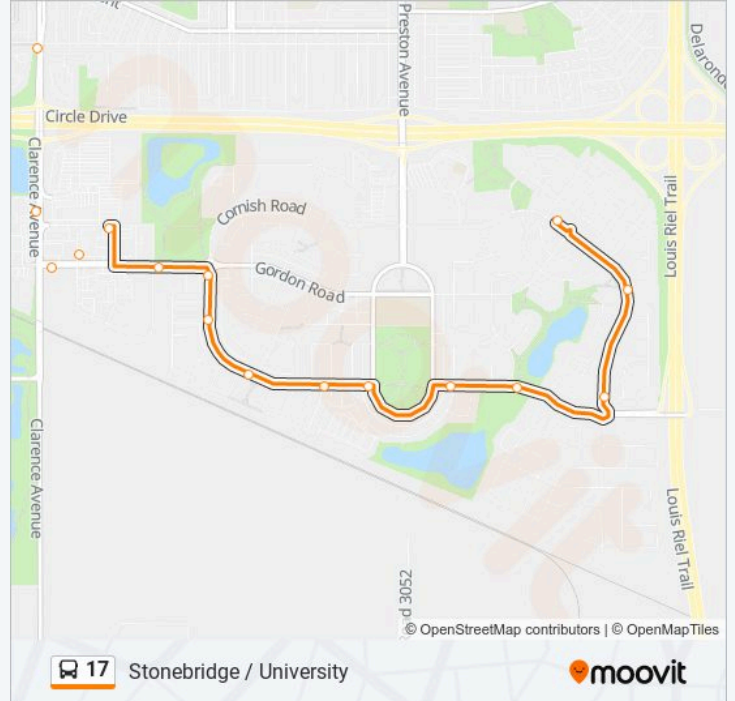

17 bus Info

Direction: Stonebridge

Stops: 32

Trip Duration: 30 min

Line Summary:

Stonebridge / Clarence

Cope Way / Stonebridge

Cope / Terminus

Stonebridge / Wellman

Galloway / Stonebridge

Galloway / Lynd

Galloway / Mcintosh

Galloway / Levalley

Galloway / Stonebridge Common

Vic Blvd / Langlois Way

Vic / Assaly

Hunter / Sutter

Hunter / Senick

Hunter / Hartley

Direction: University

27 stops

[VIEW LINE SCHEDULE](#)

Hunter / Hartley

Hunter / Rempel

17 bus Info

Direction: University

Stops: 27

Trip Duration: 30 min

Line Summary:

Clarence / 2nd Street

Clarence / 4th Street

Clarence / 6th Street