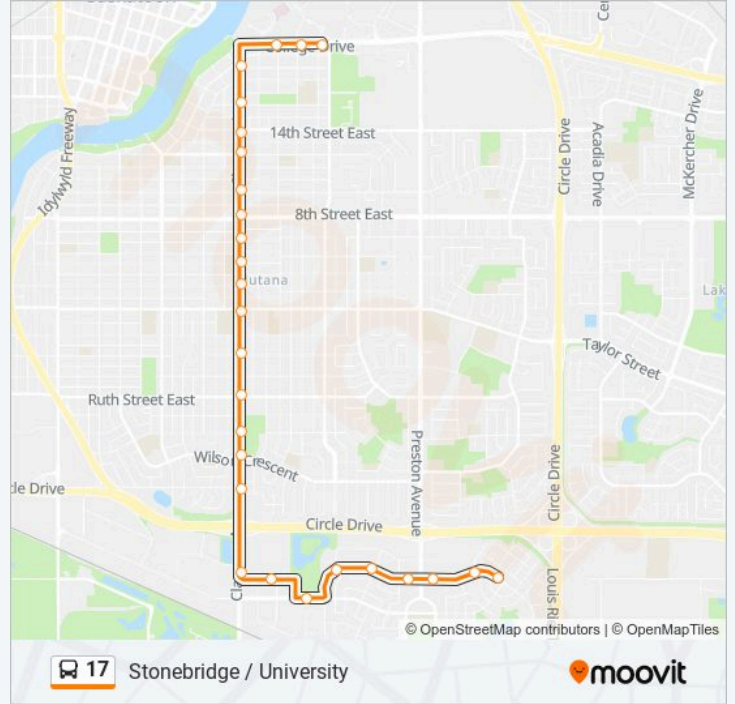

Clarence / 2nd Street

Clarence / 4th Street

Clarence / 6th Street

Clarence / 8th Street

Clarence / Main

Clarence / 12th Street

Clarence / 14th Street

Clarence / Colony

Clarence / Osler

College / Munroe

College Drive / Wiggins

College / Bottomley

17 bus time schedules and route maps are available in an offline PDF at moovitapp.com. Use the Moovit App to see live bus times, train schedule or subway schedule, and step-by-step directions for all public transit in Saskatoon.

© 2024 Moovit - All Rights Reserved