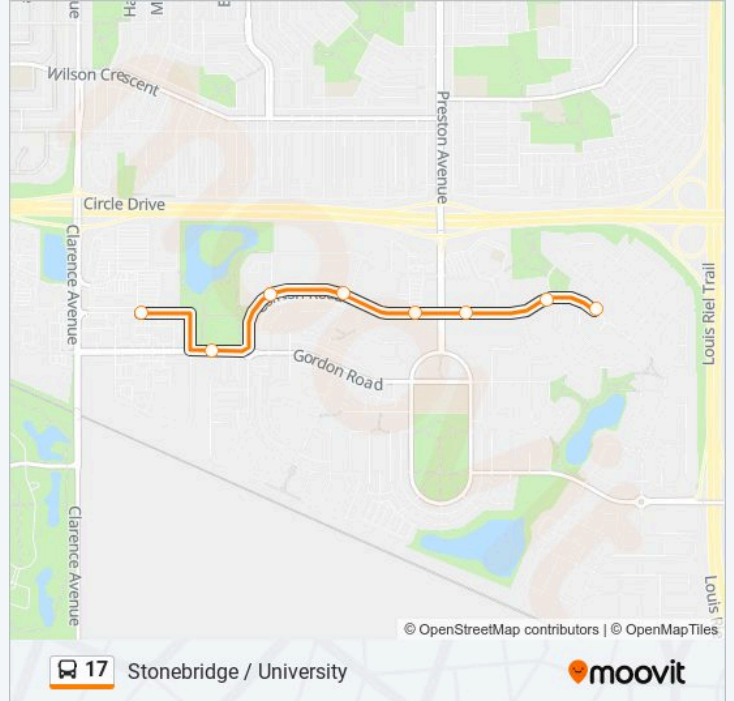

Use the Moovit App to find the closest 17 bus station near you and find out when is the next 17 bus arriving.

Direction: Not In Service

8 stops

[VIEW LINE SCHEDULE](#)

Hunter / Hartley

Hunter / Rempel

Hunter / Preston

Stonebridge Mall

Cornish / Willis Way

Cornish / Willis Crescent

Stonebridge / Galloway

Cope Terminus

17 bus Time Schedule

Not In Service Route Timetable:

Sunday	00:43 - 21:43
Monday	21:43
Tuesday	15:53 - 18:24
Wednesday	00:43 - 18:24
Thursday	00:43 - 18:24
Friday	00:43 - 18:24
Saturday	00:43 - 18:24

17 bus Info

Direction: Not In Service

Stops: 8

Trip Duration: 5 min

Line Summary:

Direction: Stonebridge

32 stops

[VIEW LINE SCHEDULE](#)

17 bus Info

Direction: Stonebridge

Stops: 32

Trip Duration: 30 min

Line Summary:

Stonebridge / Clarence

Cope Way / Stonebridge

Cope / Terminus