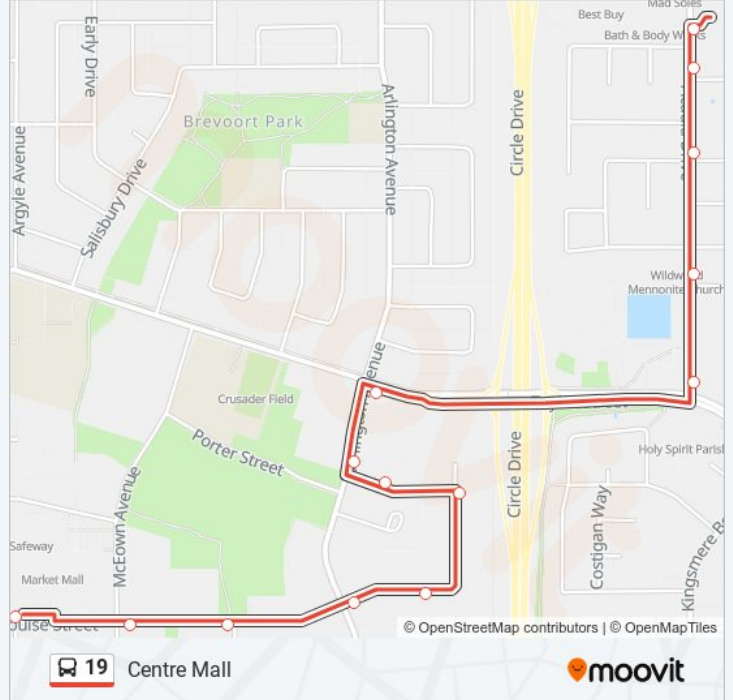

Direction: Centre Mall

14 stops

[VIEW LINE SCHEDULE](#)

Market Mall Hub
Louise / East Place
Louise / East Center
Louise / Arlington
Louise / St Ann's Home
Louise / Louise
Louise / 3100-Block
Arlington / Louise
Taylor / Arlington
Acadia / Taylor
Acadia / Avondale
Acadia / Highbury
Acadia / Parkdale
Wildwood-Centre Mall Hub

19 bus Info

Direction: Centre Mall

Stops: 14

Trip Duration: 7 min

Line Summary:

Direction: Centre Mall Via Lorne

38 stops

[VIEW LINE SCHEDULE](#)

- City Centre Hub
- 1st Avenue / 22nd Street
- 1st Avenue / 21st Street
- Lorne / 8th Street
- Lorne / 6th Street
- Lorne / 4th Street
- Lorne / 2nd Street
- Lorne / Taylor
- Lorne / Isabella
- Lorne / Hilliard
- Lorne / Adelaide
- Ruth / Vernon
- Ruth / Melrose
- Ruth Street / Wilson
- Ruth Street / Broadway
- Ruth Street / Dufferin
- Ruth Street / York Avenue
- Ruth / Clarence

19 bus Info

Direction: City Centre

Stops: 37

Ilarion Residence

Louise / 2500-Block

Market Mall Hub

Louise / Preston

Ruth / Louise