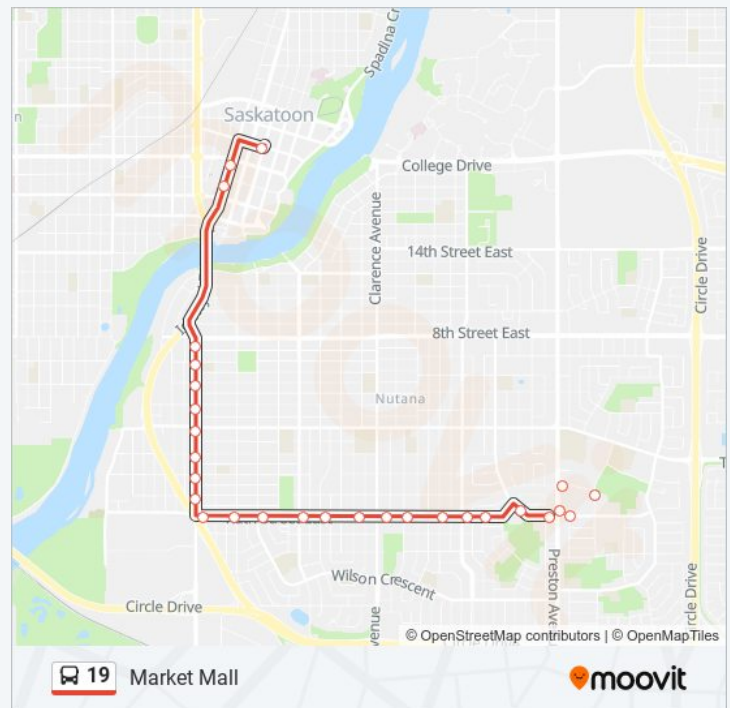

1st Avenue / 22nd Street

1st Avenue / 21st Street

Lorne / 8th Street

Lorne / 6th Street

Lorne / 4th Street

Lorne / 2nd Street

Lorne / Taylor

Lorne / Isabella

Lorne / Hilliard

Lorne / Adelaide

Ruth / Vernon

Ruth / Melrose

Ruth Street / Wilson

Ruth Street / Broadway

Ruth Street / Dufferin

Ruth Street / York Avenue

Ruth / Clarence

Ruth / Haultain

Ruth / Wiggins

Ruth / Cumberland

Ruth / Blain

Louise / Ruth

Louise / Woodward

Preston Avenue / Louise

Adelaide / Preston

Mceown / Adelaide

Market Mall Hub

Tuesday

00:17

Wednesday

00:17

Thursday

00:17

Friday

00:17

Saturday

00:17

19 bus Info

Direction: Market Mall

Stops: 28

Trip Duration: 18 min

Line Summary:

19 bus time schedules and route maps are available in an offline PDF at moovitapp.com. Use the Moovit App to see live bus times, train schedule or subway schedule, and step-by-step directions for all public transit in Saskatoon.

© 2024 Moovit - All Rights Reserved