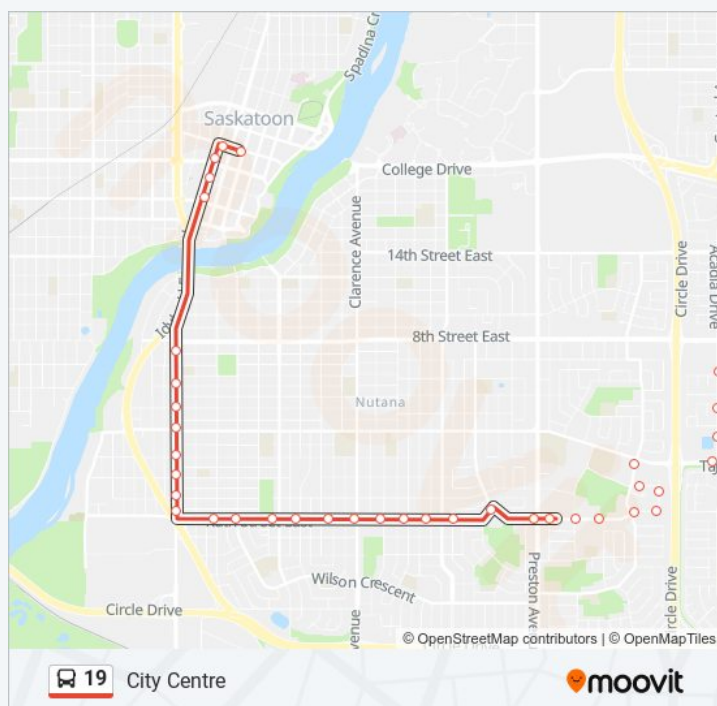

Ilarion Residence

Louise / 2500-Block

Market Mall Hub

Louise / Preston

Ruth / Louise

Ruth / Cantlon

Ruth / Ewart

Ruth / Cairns

Ruth / Haultain

Ruth / Clarence Avenue

Ruth / York Avenue

Ruth / Dufferin Avenue

Ruth / Broadway Avenue

Ruth / Victoria Ave

Ruth / Melrose

Lorne / Ruth

Lorne / Adelaide

Lorne / Hilliard

Lorne / Isabella

Lorne / Taylor

Lorne / 2nd Street

Lorne / 4th Street

Lorne / 7th Street

1st Avenue / 20th Street

1st Avenue / 21st Street

1st Avenue / 22nd

23rd Street / 1st Avenue

City Centre Hub

Trip Duration: 29 min

Line Summary:

Direction: Market Mall

28 stops

[VIEW LINE SCHEDULE](#)

City Centre Hub

19 bus Time Schedule

Market Mall Route Timetable:

Sunday 00:17 - 21:17

Monday Not Operational