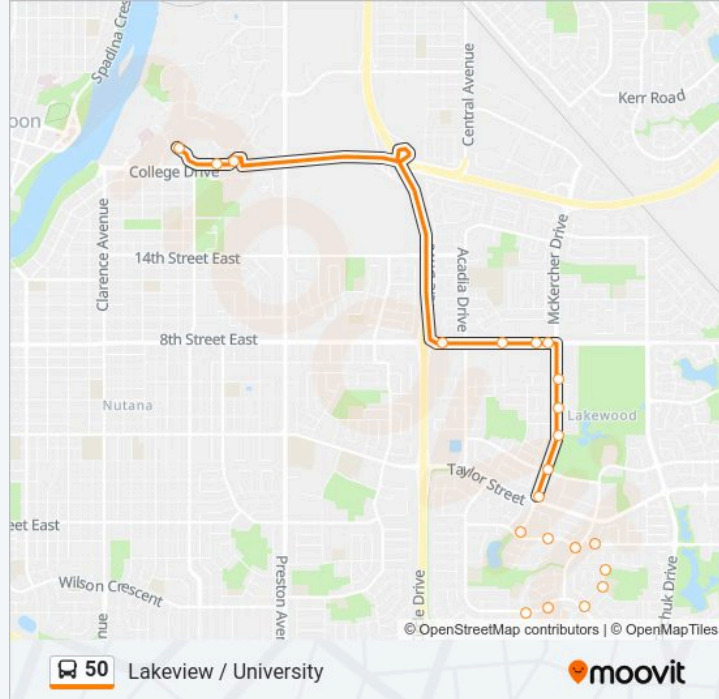

Use the Moovit App to find the closest 50 bus station near you and find out when is the next 50 bus arriving.

**Direction: Lakeview**

21 stops

[VIEW LINE SCHEDULE](#)

- University-Place Riel Hub
- Campus / Kinesiology
- Campus / Campus Drive
- College / Field House
- 8th Street / Indigo Books
- 8th Street / Acadia Drive
- 8th Street / Moss
- 8th Street / 3700-Block
- Mckercher / 8th Street
- Mckercher / Parkdale
- Mckercher / Holland
- Heritage / Mckercher
- Heritage / Heritage Lane
- Taylor / Mckercher
- Kingsmere / Taylor
- Kingsmere / Costigan
- Kingsmere / Stillwater
- Kingsmere / Crean
- Kingsmere / Delaronde
- Kingsmere / Delaronde
- Kingsmere / Wollaston

**50 bus Info**

**Direction:** Lakeview

**Stops:** 21

**Trip Duration:** 25 min

**Line Summary:**

**Direction: University**

21 stops

[VIEW LINE SCHEDULE](#)

**50 bus Info**

**Direction:** University

**Stops:** 21

**Trip Duration:** 28 min

**Line Summary:**

Campus / Campus

Campus / Pac

University-Place Riel Hub

**Direction: Not In Service**

9 stops

[VIEW LINE SCHEDULE](#)

Kingsmere / Wollaston

Kingsmere / Wollaston

Waterbury / Kingsmere

Waterbury / Emmeline

Waterbury / Nesslin