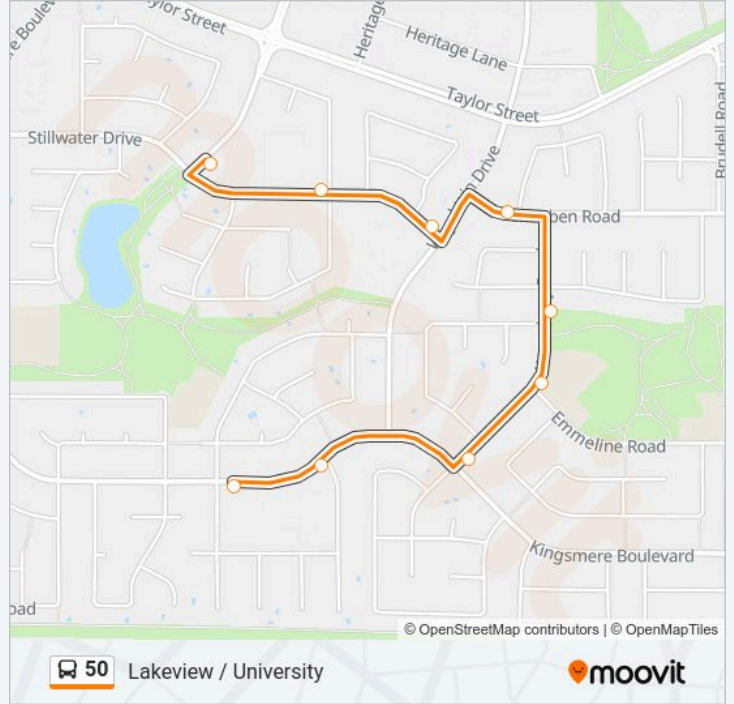

50 bus time schedules and route maps are available in an offline PDF at moovitapp.com. Use the Moovit App to see live bus times, train schedule or subway schedule, and step-by-step directions for all public transit in Saskatoon.

© 2024 Moovit - All Rights Reserved