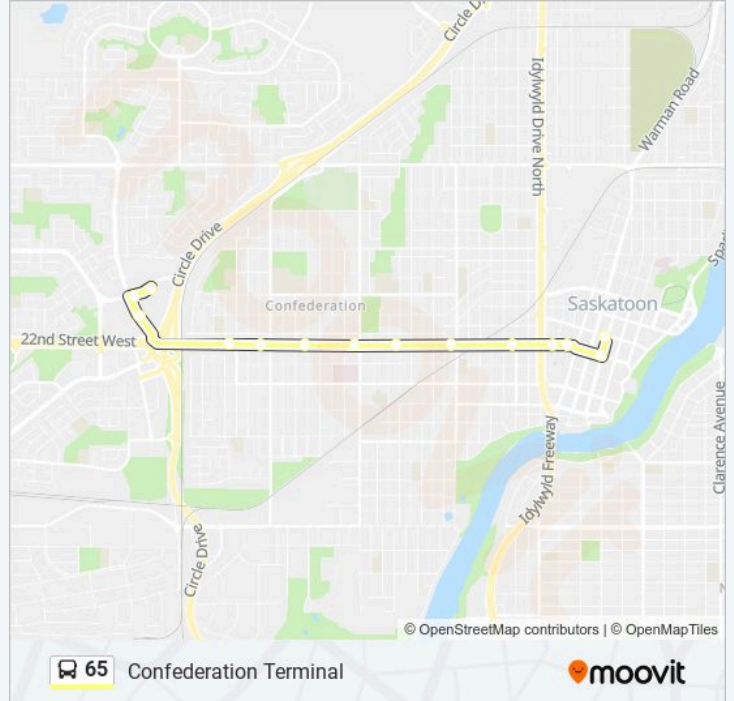

Use the Moovit App to find the closest 65 bus station near you and find out when is the next 65 bus arriving.

**Direction: City Centre**

20 stops

[VIEW LINE SCHEDULE](#)

- Diefenbaker / Steeves
- Diefenbaker / Lisgar
- Diefenbaker / Vanier
- Diefenbaker / Mowat
- Diefenbaker / Mowat
- Diefenbaker / Centennial
- Laurier / Confederation
- Confederation Hub
- Superstore
- 22nd Street / Witney
- 22nd Street / Avenue X
- 22nd Street / Avenue T
- 22nd Street / Avenue P
- 22nd Street / Avenue M
- 22nd Street / Avenue H
- 22nd Street / Avenue C
- 22nd Street / Auditorium
- 1st Avenue / 22nd
- 23rd Street / 1st Avenue
- City Centre Hub

### Direction: Confederation Terminal

14 stops

[VIEW LINE SCHEDULE](#)

- City Centre Hub
- 22nd Street / 3rd Avenue
- 22nd Street / 1st Avenue
- 22nd Street / Pacific
- 22nd Street / Avenue C
- 22nd Street / Avenue H
- 22nd Street / Avenue M
- 22nd / Avenue P
- 22nd Street / Avenue T
- 22nd Street / Avenue X
- 22nd Street / Witney
- Confederation / Mall Exit
- Laurier / Confederation
- Confederation Hub

### 65 bus Info

**Direction:** Confederation Terminal

**Stops:** 14

**Trip Duration:** 17 min

**Line Summary:**

### Direction: Confederation Terminal

8 stops

[VIEW LINE SCHEDULE](#)

Diefenbaker / Steeves

Diefenbaker / Lisgar

Diefenbaker / Vanier

Diefenbaker / Mowat

Diefenbaker / Mowat