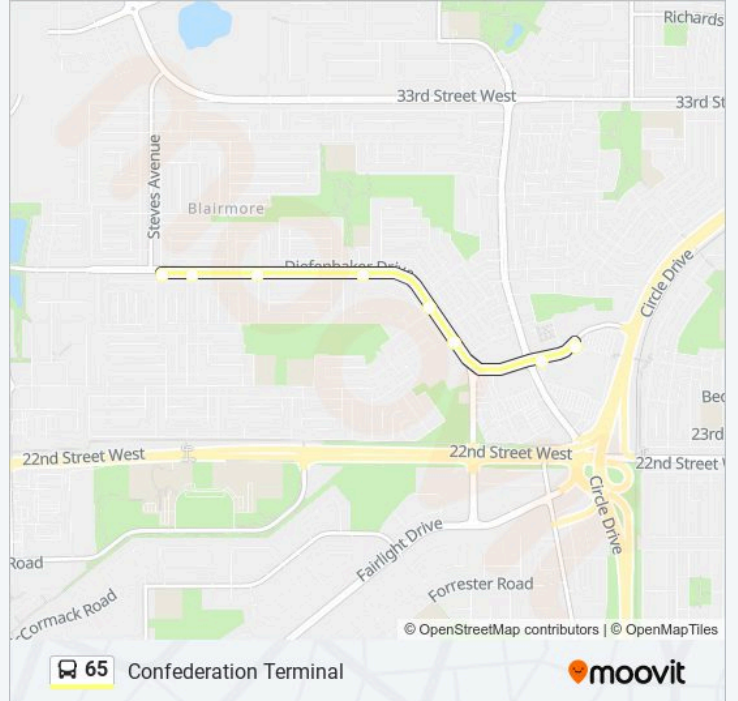

### Direction: Confederation Terminal

14 stops

[VIEW LINE SCHEDULE](#)

- City Centre Hub
- 22nd Street / 3rd Avenue
- 22nd Street / 1st Avenue
- 22nd Street / Pacific
- 22nd Street / Avenue C
- 22nd Street / Avenue H
- 22nd Street / Avenue M
- 22nd / Avenue P
- 22nd Street / Avenue T
- 22nd Street / Avenue X
- 22nd Street / Witney
- Confederation / Mall Exit
- Laurier / Confederation
- Confederation Hub

### Direction: Confederation Terminal

8 stops

[VIEW LINE SCHEDULE](#)

Diefenbaker / Steeves

Diefenbaker / Lisgar

Diefenbaker / Vanier

Diefenbaker / Mowat

Diefenbaker / Mowat

### 65 bus Info

**Direction:** Confederation Terminal

**Stops:** 8

**Trip Duration:** 5 min

**Line Summary:**

**Direction: Kensington**

27 stops

[VIEW LINE SCHEDULE](#)

- City Centre Hub
- 22nd Street / 3rd Avenue
- 22nd Street / 1st Avenue
- 22nd Street / Pacific
- 22nd Street / Avenue C
- 22nd Street / Avenue H
- 22nd Street / Avenue M
- 22nd / Avenue P
- 22nd Street / Avenue T
- 22nd Street / Avenue X
- 22nd Street / Witney
- Confederation / Mall Exit
- Laurier / Confederation
- Confederation Hub
- Laurier Drive / Confederation
- Centennial / Diefenbaker
- Centennial / Mcdougall
- Centennial / Tache