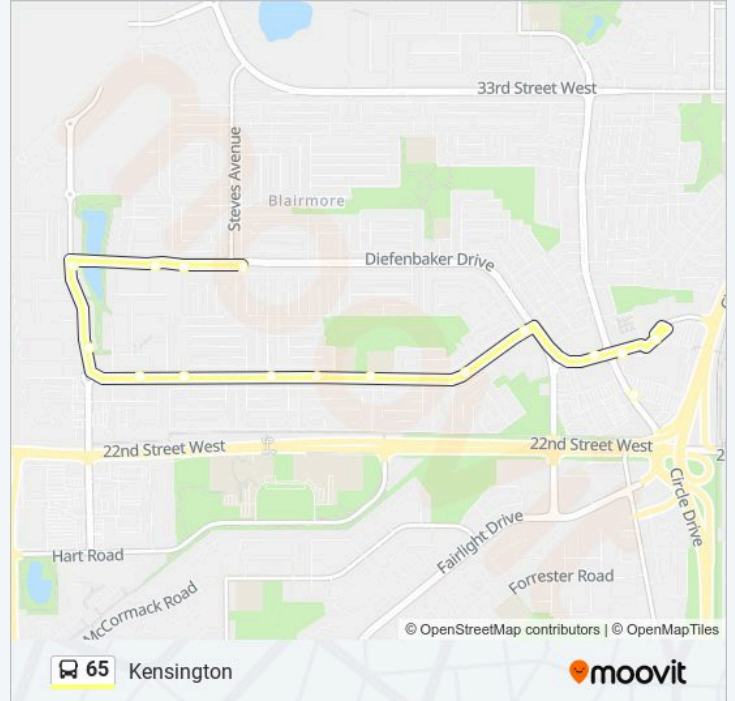

### Direction: Confederation Terminal

14 stops

[VIEW LINE SCHEDULE](#)

- City Centre Hub
- 22nd Street / 3rd Avenue
- 22nd Street / 1st Avenue
- 22nd Street / Pacific
- 22nd Street / Avenue C
- 22nd Street / Avenue H
- 22nd Street / Avenue M
- 22nd / Avenue P
- 22nd Street / Avenue T
- 22nd Street / Avenue X
- 22nd Street / Witney
- Confederation / Mall Exit
- Laurier / Confederation
- Confederation Hub

**65 bus Info**

**Direction:** Kensington

**Stops:** 27

**Trip Duration:** 28 min

**Line Summary:**

Centennial / Johnson

Centennial / Lisgar

Centennial / Cockburn

Centennial / Childers

Kensington / Centennial

Kensington / Diefenbaker

Diefenbaker / Childers

Diefenbaker / Devonshire

Diefenbaker / Steeves

65 bus time schedules and route maps are available in an offline PDF at [moovitapp.com](https://moovitapp.com). Use the Moovit App to see live bus times, train schedule or subway schedule, and step-by-step directions for all public transit in Saskatoon.

© 2024 Moovit - All Rights Reserved