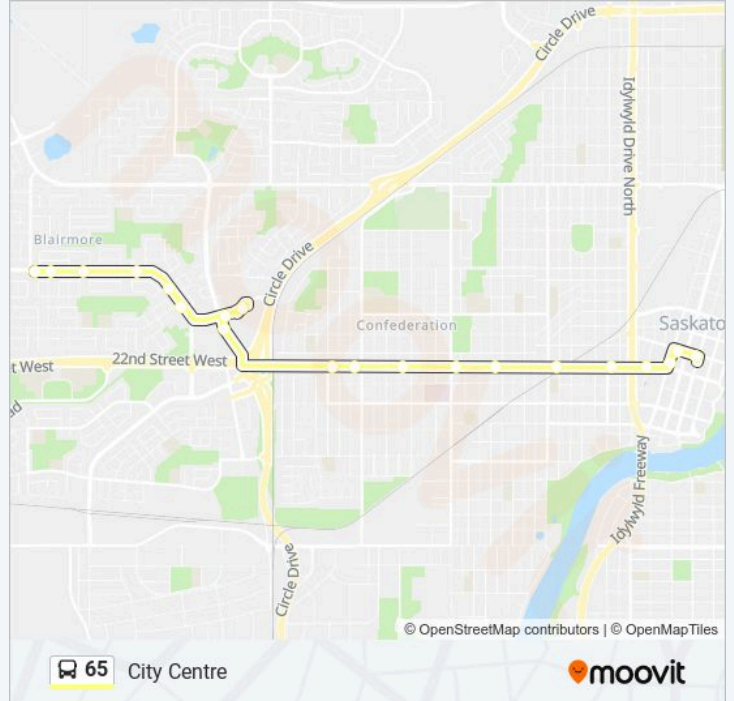

Use the Moovit App to find the closest 65 bus station near you and find out when is the next 65 bus arriving.

**Direction: City Centre**

20 stops

[VIEW LINE SCHEDULE](#)

- Diefenbaker / Steeves
- Diefenbaker / Lisgar
- Diefenbaker / Vanier
- Diefenbaker / Mowat
- Diefenbaker / Mowat
- Diefenbaker / Centennial
- Laurier / Confederation
- Confederation Hub
- Superstore
- 22nd Street / Witney
- 22nd Street / Avenue X
- 22nd Street / Avenue T
- 22nd Street / Avenue P
- 22nd Street / Avenue M
- 22nd Street / Avenue H
- 22nd Street / Avenue C
- 22nd Street / Auditorium
- 1st Avenue / 22nd
- 23rd Street / 1st Avenue
- City Centre Hub

**65 bus Info**

**Direction:** City Centre

**Stops:** 20

**Trip Duration:** 29 min

**Line Summary:**

### Direction: Confederation Terminal

14 stops

[VIEW LINE SCHEDULE](#)

- City Centre Hub
- 22nd Street / 3rd Avenue
- 22nd Street / 1st Avenue
- 22nd Street / Pacific
- 22nd Street / Avenue C
- 22nd Street / Avenue H
- 22nd Street / Avenue M
- 22nd / Avenue P
- 22nd Street / Avenue T
- 22nd Street / Avenue X
- 22nd Street / Witney
- Confederation / Mall Exit
- Laurier / Confederation
- Confederation Hub

**65 bus Info**

**Direction:** Kensington

**Stops:** 27

**Trip Duration:** 28 min

**Line Summary:**

Centennial / Johnson

Centennial / Lisgar

Centennial / Cockburn