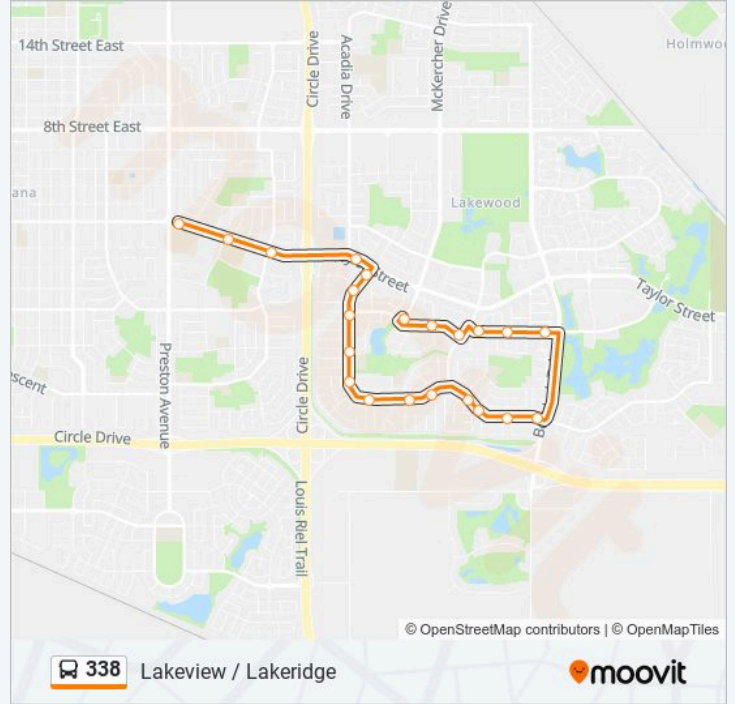

Direction: Lakeview / Lakeridge

Stops: 22

Trip Duration: 22 min

Line Summary:

Nemeiben / Smoothstone

Stillwater / Weyakwin

Stillwater / Kenosee

Mckercher / Stillwater