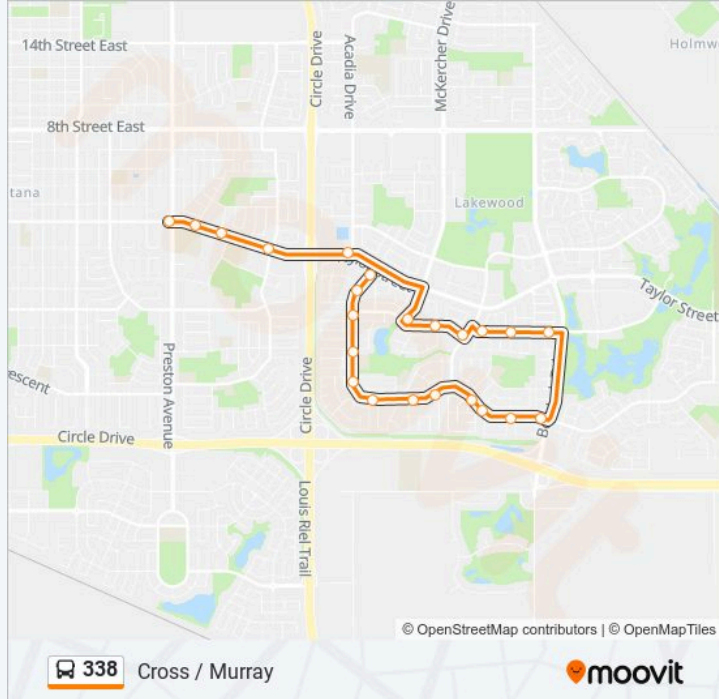

Use the Moovit App to find the closest 338 bus station near you and find out when is the next 338 bus arriving.

Direction: Cross / Murray

23 stops

[VIEW LINE SCHEDULE](#)

- Kingsmere / Taylor
- Kingsmere / Costigan
- Kingsmere / Stillwater
- Kingsmere / Crean
- Kingsmere / Delaronde
- Kingsmere / Delaronde
- Kingsmere / Wollaston
- Kingsmere / Wollaston
- Kingsmere / Brightsand
- Kingsmere / Brightsand
- Kingsmere / Bronson
- Kingsmere / Brightwater
- Nemeiben / Emmeline
- Nemeiben / Anglin
- Nemeiben / Smoothstone
- Stillwater / Weyakwin
- Stillwater / Kenosee
- Mckercher / Stillwater
- Taylor / Acadia
- Taylor / Arlington
- Taylor / Madden

Stops: 23

Trip Duration: 21 min

Line Summary:

Taylor / Salisbury

Preston / Taylor

Direction: Holy Cross

20 stops

[VIEW LINE SCHEDULE](#)

Trip Duration: 20 min

Line Summary:

Taylor / Acadia

Mceown / Porter

Direction: Lakeview / Lakeridge

22 stops

[VIEW LINE SCHEDULE](#)

Taylor / Preston

Direction: Lakeview / Lakeridge

Stops: 22

Trip Duration: 22 min

Line Summary:

Nemeiben / Smoothstone

Stillwater / Weyakwin

Stillwater / Kenosee

Mckercher / Stillwater