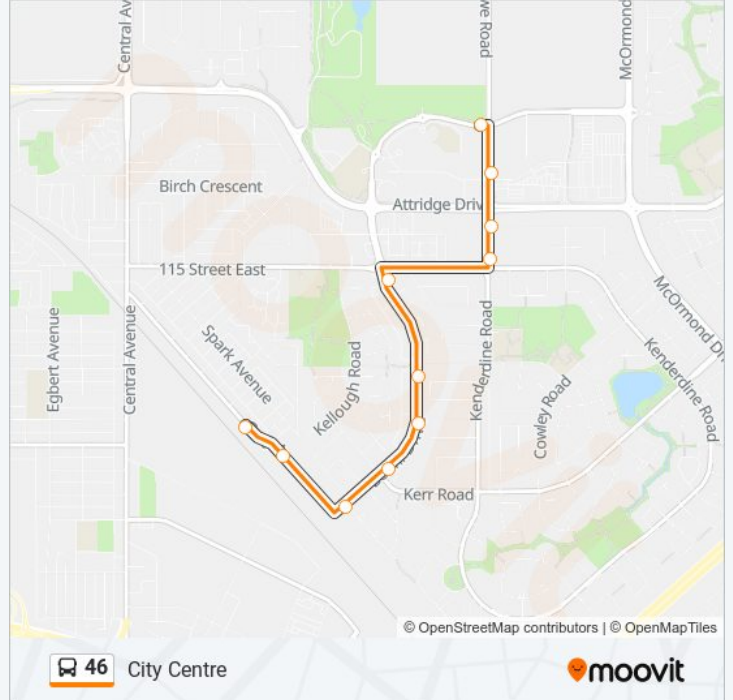

Direction: Not In Service

11 stops

[VIEW LINE SCHEDULE](#)

Gray / Imperial

84 Gray / Gray Avenue

Berini Drive / Overholt

Berini / Kerr

Berini / 400-Block

Berini / Rogers

Berini Drive / 115th Street

Kenderdine / Kenderdine

Kenderdine / Perehudoff

Lowe / Ludlow

Nelson / Lowe

46 bus Time Schedule

Not In Service Route Timetable:

Sunday	Not Operational
Monday	18:55
Tuesday	18:55
Wednesday	18:55
Thursday	18:55
Friday	18:55
Saturday	Not Operational

46 bus Info

Direction: Not In Service

Stops: 11

Trip Duration: 8 min

Line Summary: