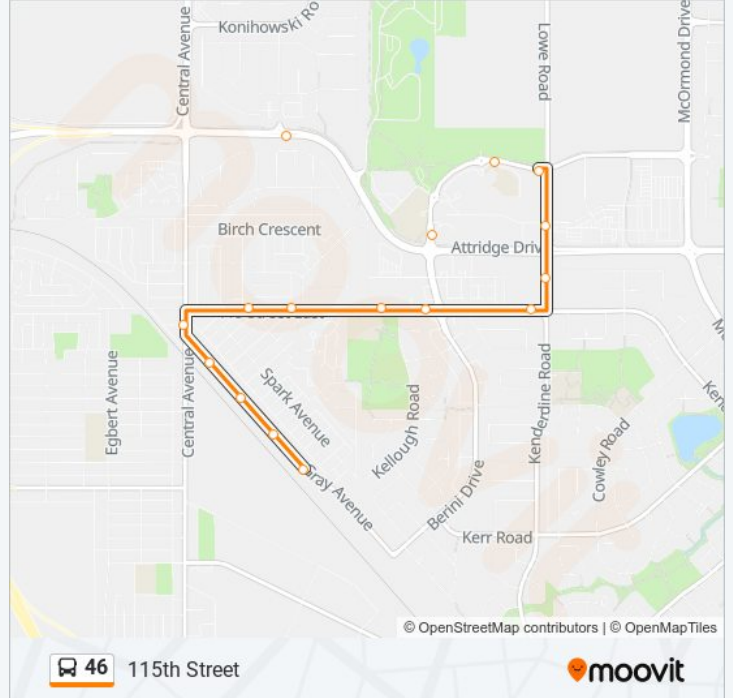

Use the Moovit App to find the closest 46 bus station near you and find out when is the next 46 bus arriving.

Direction: 115th Street

30 stops

[VIEW LINE SCHEDULE](#)

- City Centre Hub
- 3rd / 24th Street
- 25th Street / 3rd Avenue
- 25th Street / 4th Avenue
- 25th Street / 5th Avenue
- 25th Street / 6th Avenue
- 25th Street / Spadina
- College / Munroe
- College Drive / Wiggins
- College Drive / Cumberland Avenue
- College / Field House
- Preston / 108th
- Preston / 115th Street
- Preston / Preston Crossing
- Attridge Drive / Rever Road
- Nelson / Attridge
- Centennial Collegiate
- Lowe / Nelson
- Lowe / Ludlow
- Lowe / Attridge
- 115th Street / Kenderdine
- 115th Street / Berini

46 bus Info

Direction: 115th Street

Stops: 30

Trip Duration: 29 min

Line Summary:

115th Street / Innes Court

115th Street / Spruce

115th Street / Vickies

Central / 115th Street

Gray / Cruise Street

Gray / Evans

Gray / Grant

Gray / Imperial

Direction: City Centre

11 stops

[VIEW LINE SCHEDULE](#)

Gray / Imperial

84 Gray / Gray Avenue

Berini Drive / Overholt

Berini / Kerr

Berini / 400-Block

Berini / Rogers

Berini Drive / 115th Street

Kenderdine / Kenderdine