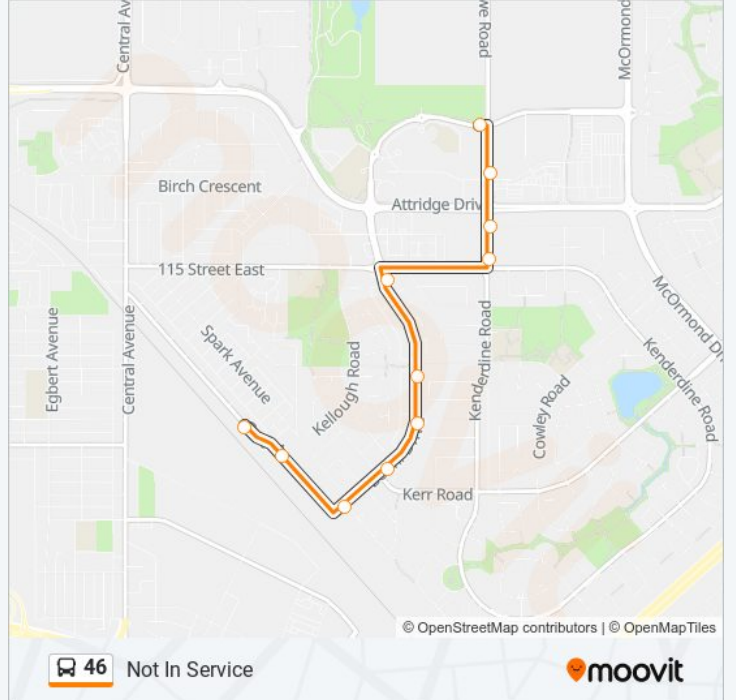

46 bus time schedules and route maps are available in an offline PDF at moovitapp.com. Use the Moovit App to see live bus times, train schedule or subway schedule, and step-by-step directions for all public transit in Saskatoon.

© 2024 Moovit - All Rights Reserved