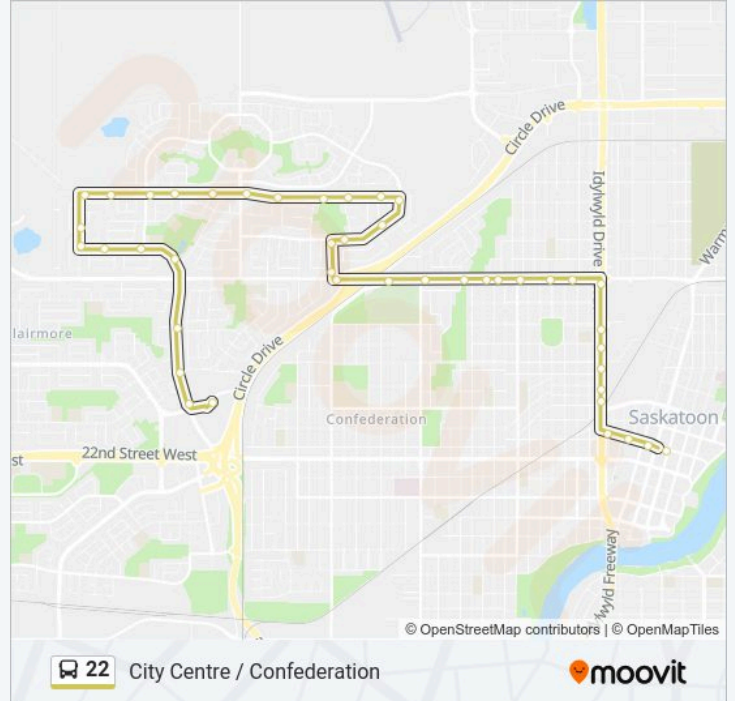

Direction: City Centre

Stops: 43

Trip Duration: 29 min

Line Summary:

Richardson / Hnatyshyn

Avenue W / Richardson

Avenue W / Byers

33rd Street / Avenue W

33rd Street / Edmonton

33rd Street / Avenue P

33rd Street / Faulkner

33rd Street / Avenue K

33rd Street / Avenue J

33rd Street / Avenue H

33rd Street / Avenue F

33rd Street / Avenue D

Idylwyld / 33rd Street

Idylwyld / 31st Street

Idylwyld / 30th Street

Idylwyld / 29th Street

Idylwyld / 27th Street

Idylwyld / 25th Street

23rd Street / Wall

23rd Street / Pacific

23rd Street / 1st Avenue

City Centre Hub

Direction: Confederation Terminal

41 stops

[VIEW LINE SCHEDULE](#)

City Centre Hub

23rd / 1st Avenue

23rd / Pacific Avenue