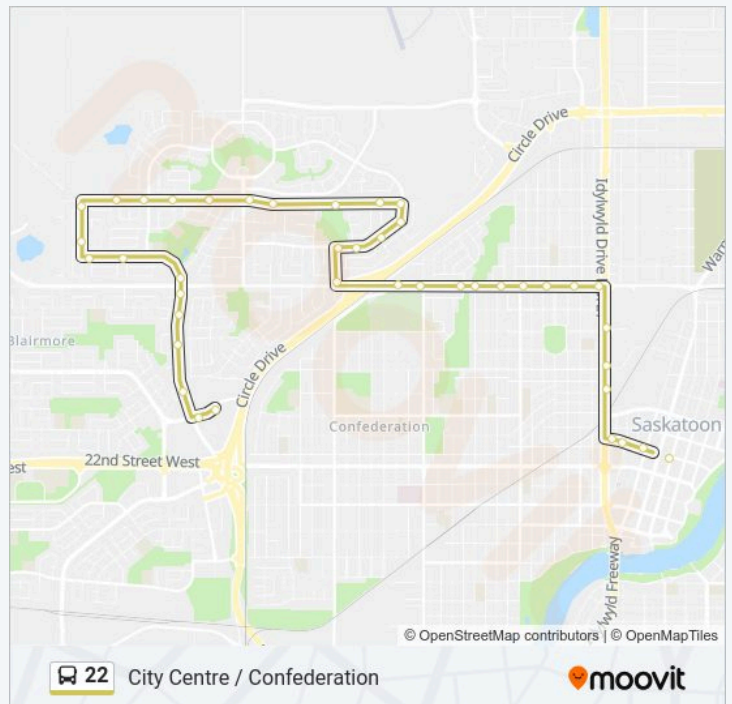

Direction: City Centre

Stops: 43

Trip Duration: 29 min

Line Summary:

Richardson / Hnatyshyn

Avenue W / Richardson

Avenue W / Byers

33rd Street / Avenue W

33rd Street / Edmonton

Avenue W / 33rd Street

Richardson / Avenue W

Richardson / Hnatyshyn

Richardson / Davidson

Richardson / Glenwood

37th Street / Richardson

37th Street / Cole

Latrace / Robinson

Wedge / Latrace

Wedge / Manning

Snowberry Downs

Confederation / 33rd Street

Confederation / Miyo-Wahkohtowin

Confederation / Massey

Confederation / Confederation

22 bus Info

Direction: Confederation Terminal

Stops: 41

Trip Duration: 29 min

Line Summary:

Laurier / Confederation

Confederation Hub

22 bus time schedules and route maps are available in an offline PDF at moovitapp.com. Use the Moovit App to see live bus times, train schedule or subway schedule, and step-by-step directions for all public transit in Saskatoon.