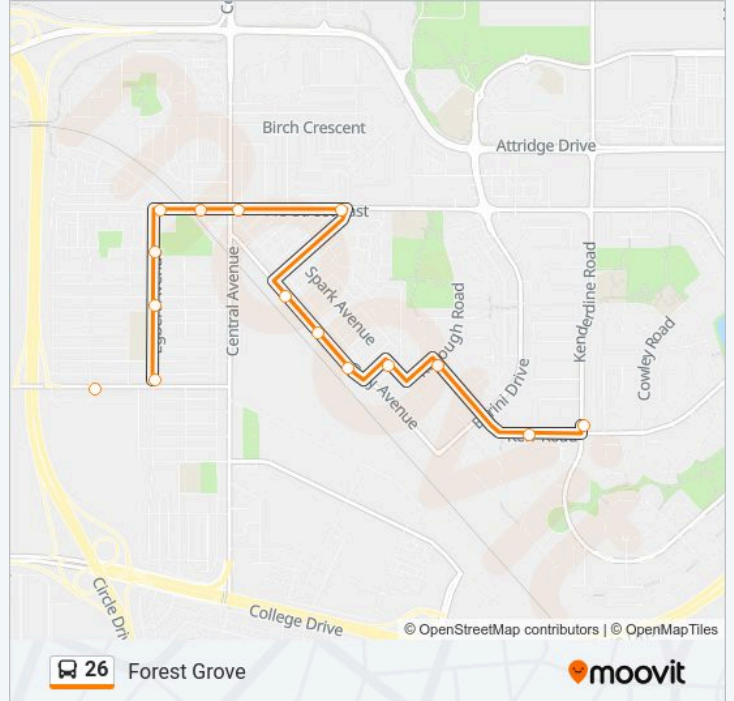

Use the Moovit App to find the closest 26 bus station near you and find out when is the next 26 bus arriving.

Direction: Forest Grove

19 stops

[VIEW LINE SCHEDULE](#)

- University-Place Riel Hub
- Campus / Commerce Court
- Campus / Agriculture Building
- 108th Street / Preston
- 108th Street / Bryans
- Egbert / 108th Street
- Egbert / 111th Street
- Egbert / 113th Street
- 115th Street / Egbert
- 115th Street / Rayner
- 115th Street / Central
- 115th St / Dunlop
- Gray / Evans
- Gray / Grant
- Gray / Imperial
- Kellough / James
- Kerr / Kellough
- Kerr / Gillam
- Kenderdine / Kerr

26 bus Time Schedule

Forest Grove Route Timetable:

Monday	06:08-00:08
Tuesday	06:08-00:08
Wednesday	06:08-00:08
Thursday	06:08-00:08
Friday	06:08-00:08
Saturday	06:08-00:08
Sunday	08:57-21:28

26 bus Info

Direction: Forest Grove

Stops: 19

Trip Duration: 19 min

Line Summary:

Direction: University

19 stops

[VIEW LINE SCHEDULE](#)

- Kenderdine / Kerr
- Kenderdine / Brunst
- Kenderdine / Rogers
- 115th Street / Kenderdine
- 115th Street / Berini
- 115th Street / Innes Court
- 115th Street / Spruce
- 115th Street / Vickies
- Central / 115th Street
- 115th Street / Egbert
- Egbert / 113th Street
- Egbert / 111th Street
- 108th Street / Egbert
- 108th Street / Bryans Ave
- East / Preston
- Campus / N.R.C. Place
- Campus / Campus
- Campus / Pac

Stops: 19

Trip Duration: 18 min

Line Summary:

University-Place Riel Hub

Direction: Not In Service

4 stops

[VIEW LINE SCHEDULE](#)

Kenderdine / Kerr