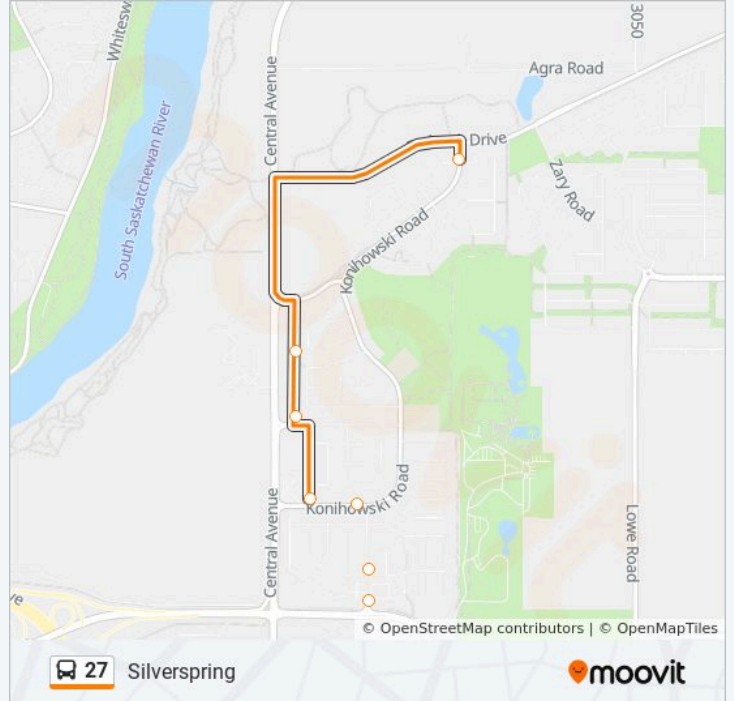

Line Summary:

Direction: Silverspring

18 stops

[VIEW LINE SCHEDULE](#)

- University-Place Riel Hub
- Campus / Kinesiology
- Campus / Campus Drive
- College / Field House
- Central / Central Place
- Central / 105th Street
- Central / 108th Street
- Central / 112th Street
- Central / 115th Street
- Central / 116th Street
- Central / Rossmo
- Rever Road / Attridge
- Rever / Fairbrother
- Konihowski / Rever
- Mcwillie / Konihowski
- Kristjanson / Garvie
- Kristjanson / 800-Block
- Konihowski / Bourgonje

27 bus Time Schedule

Silverspring Route Timetable:

Sunday	Not Operational
Monday	Not Operational
Tuesday	05:44 - 18:08
Wednesday	05:44 - 18:08
Thursday	05:44 - 18:08
Friday	05:44 - 18:08
Saturday	Not Operational

27 bus Info

Direction: Silverspring

Stops: 18

Trip Duration: 19 min

Line Summary:

Direction: University

26 stops

[VIEW LINE SCHEDULE](#)