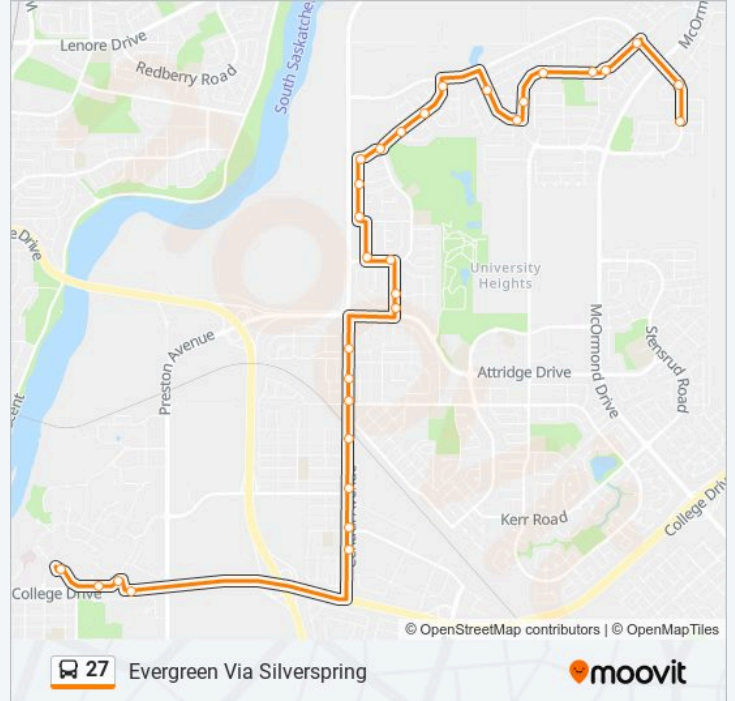

Use the Moovit App to find the closest 27 bus station near you and find out when is the next 27 bus arriving.

Direction: Evergreen Via Silverspring

31 stops

[VIEW LINE SCHEDULE](#)

- University-Place Riel Hub
- Campus / Kinesiology
- Campus / Campus Drive
- College / Field House
- Central / Central Place
- Central / 105th Street
- Central / 108th Street
- Central / 112th Street
- Central / 115th Street
- Central / 116th Street
- Central / Rossmo
- Rever Road / Attridge
- Rever / Fairbrother
- Konihowski / Rever
- Mcwillie / Konihowski
- Kristjanson / Garvie
- Kristjanson / 800-Block
- Somers / Kristjanson
- Somers / Konihowski
- Konihowski / Le May (S/Leg)
- Konihowski / Le May

27 bus Info

Direction: Evergreen Via Silverspring

Stops: 31

Trip Duration: 27 min

Line Summary:

Konihowski / Carr

Zary Road / Sauer

Zary / Atton

Evergreen / Wyant

Evergreen / Salloum

Evergreen / Kloppenburg

Evergreen / Manek

Evergreen / Fedoruk

Baltzan / Payne Bend

Baltzan Boulevard / Boykowich

Direction: Not In Service

Line Summary:

Direction: Silverspring

18 stops

[VIEW LINE SCHEDULE](#)

- University-Place Riel Hub
- Campus / Kinesiology
- Campus / Campus Drive
- College / Field House
- Central / Central Place
- Central / 105th Street
- Central / 108th Street
- Central / 112th Street
- Central / 115th Street
- Central / 116th Street
- Central / Rossmo
- Rever Road / Attridge
- Rever / Fairbrother
- Konihowski / Rever
- Mcwillie / Konihowski
- Kristjanson / Garvie
- Kristjanson / 800-Block
- Konihowski / Bourgonje