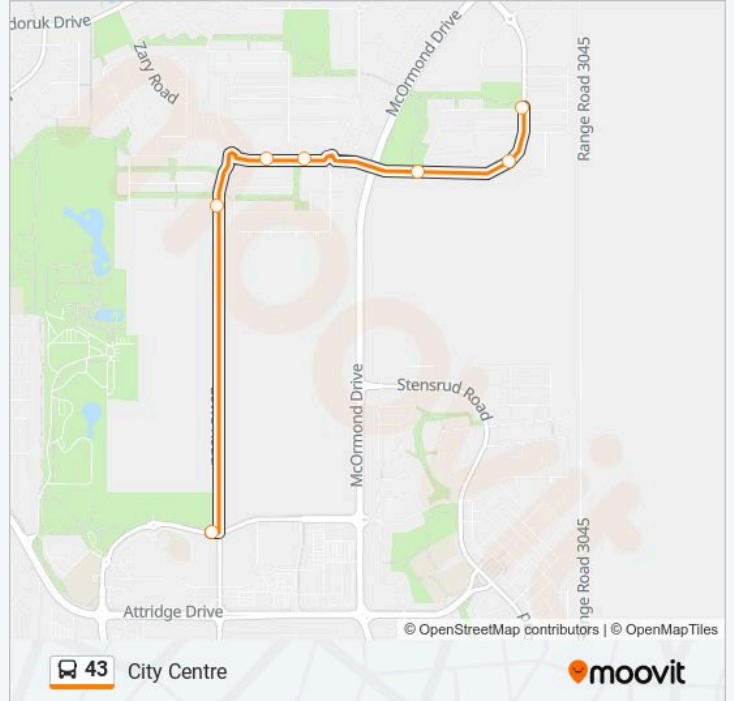

### Direction: City Centre

7 stops

[VIEW LINE SCHEDULE](#)

Baltzan Boulevard / Boykowich

Baltzan Boulevard / Akhtar

Baltzan / Boykowich

Evergreen / Manek

Evergreen / Evergreen Boulevard

### 43 bus Info

**Direction:** City Centre

**Stops:** 7

**Trip Duration:** 9 min

**Line Summary:**

**Direction: City Centre**

2 stops

[VIEW LINE SCHEDULE](#)

**43 bus Info**

**Direction:** City Centre

**Stops:** 2

**Trip Duration:** 1 min

**Line Summary:**

 [43 bus Line Map](#)

**Direction: Evergreen**

18 stops