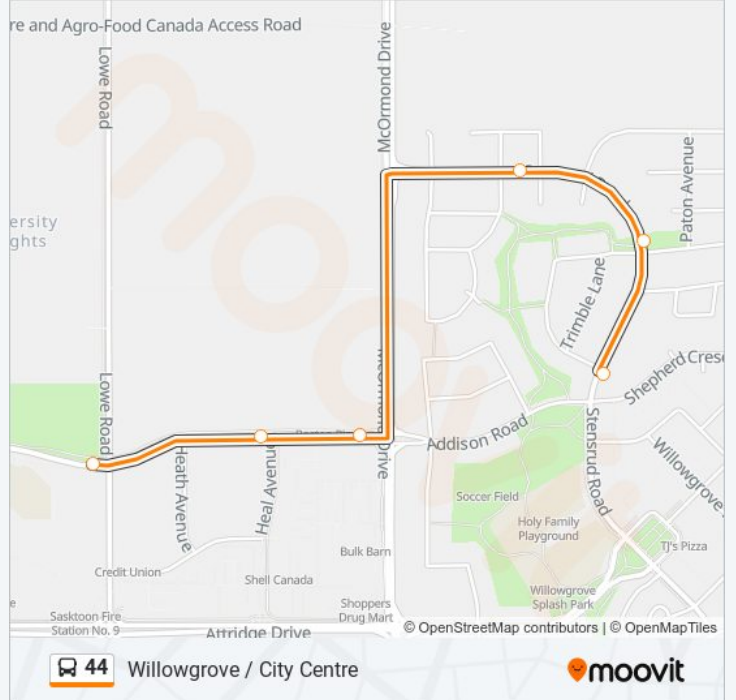

Willowgrove / City Centre

[Get The App](#)

The 44 bus line (Willowgrove / City Centre) has 3 routes. For regular weekdays, their operation hours are:

(1) City Centre: 00:42 - 23:45(2) University: 18:35(3) Willowgrove: 00:17 - 23:16

Use the Moovit App to find the closest 44 bus station near you and find out when is the next 44 bus arriving.

Direction: City Centre

6 stops

[VIEW LINE SCHEDULE](#)

Stensrud / Shepherd

Stensrud / Paton

Stensrud / Zimmer

44 bus Info

Direction: City Centre

Stops: 6

Trip Duration: 8 min

Line Summary:

Direction: University

6 stops

[VIEW LINE SCHEDULE](#)

44 bus Info

Direction: Willowgrove

Stops: 27

Trip Duration: 29 min

Line Summary:

Nelson / Heath

Nelson / Heal

Muzyka / Bennion