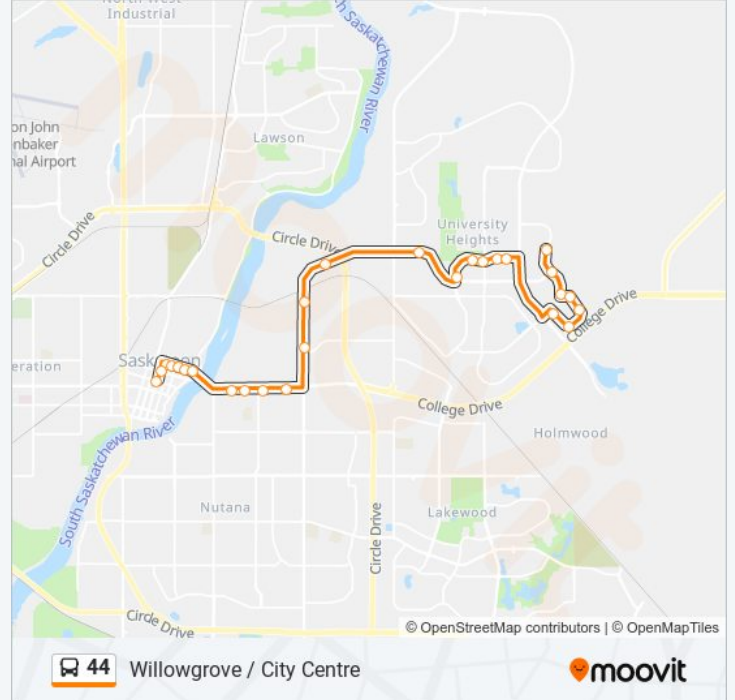

Willowgrove / City Centre

[Get The App](#)

The 44 bus line (Willowgrove / City Centre) has 3 routes. For regular weekdays, their operation hours are:

(1) City Centre: 00:42 - 23:45(2) University: 18:35(3) Willowgrove: 00:17 - 23:16

44 bus Info

Direction: Willowgrove

Stops: 27

Trip Duration: 29 min

Line Summary:

Nelson / Heath

Nelson / Heal

Muzyka / Bennion

Muzyka / Padget

Muzyka / Kershaw Park

Keedwell / Muzyka

Stensrud / Keedwell

Stensrud / Willowgrove

Stensrud / Shepherd

44 bus time schedules and route maps are available in an offline PDF at moovitapp.com. Use the Moovit App to see live bus times, train schedule or subway schedule, and step-by-step directions for all public transit in Saskatoon.

© 2024 Moovit - All Rights Reserved