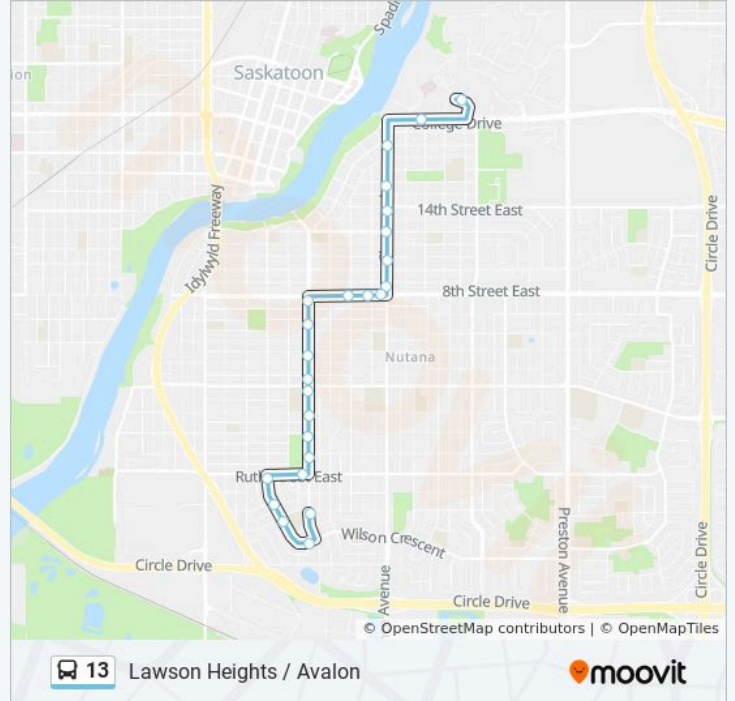

13 bus Info

Direction: Avalon

Stops: 38

Trip Duration: 36 min

Line Summary:

8th Street / Clarence

8th Street / Albert

8th Street / Lansdowne

Broadway / 8th Street

Broadway / 6th Street

Broadway / 3rd Street

Broadway / 1st Street

Broadway / Taylor

Broadway / Isabella

Broadway / Hilliard

Broadway / Adelaide

Ruth / Broadway Avenue

Wilson / Ruth

Wilson / Niderost

Wilson / Cascade

Wilson / Harrison

Broadway / Cascade

Direction: Lawson Heights

29 stops

[VIEW LINE SCHEDULE](#)

Broadway / Cascade

Broadway / Ruth

Broadway / Adelaide

Broadway / Hilliard

Broadway / Isabella

Broadway / Taylor

Broadway / 3rd Street