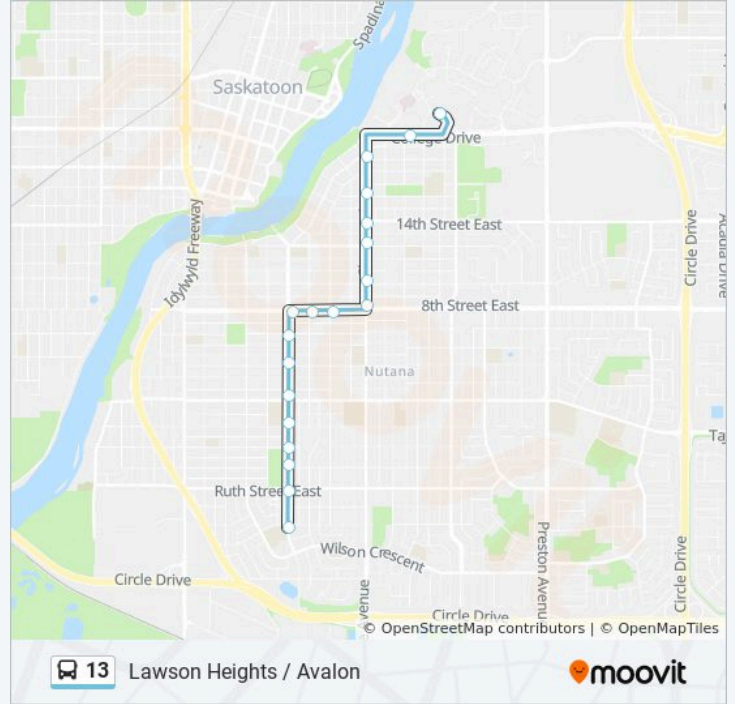

13 bus time schedules and route maps are available in an offline PDF at moovitapp.com. Use the Moovit App to see live bus times, train schedule or subway schedule, and step-by-step directions for all public transit in Saskatoon.